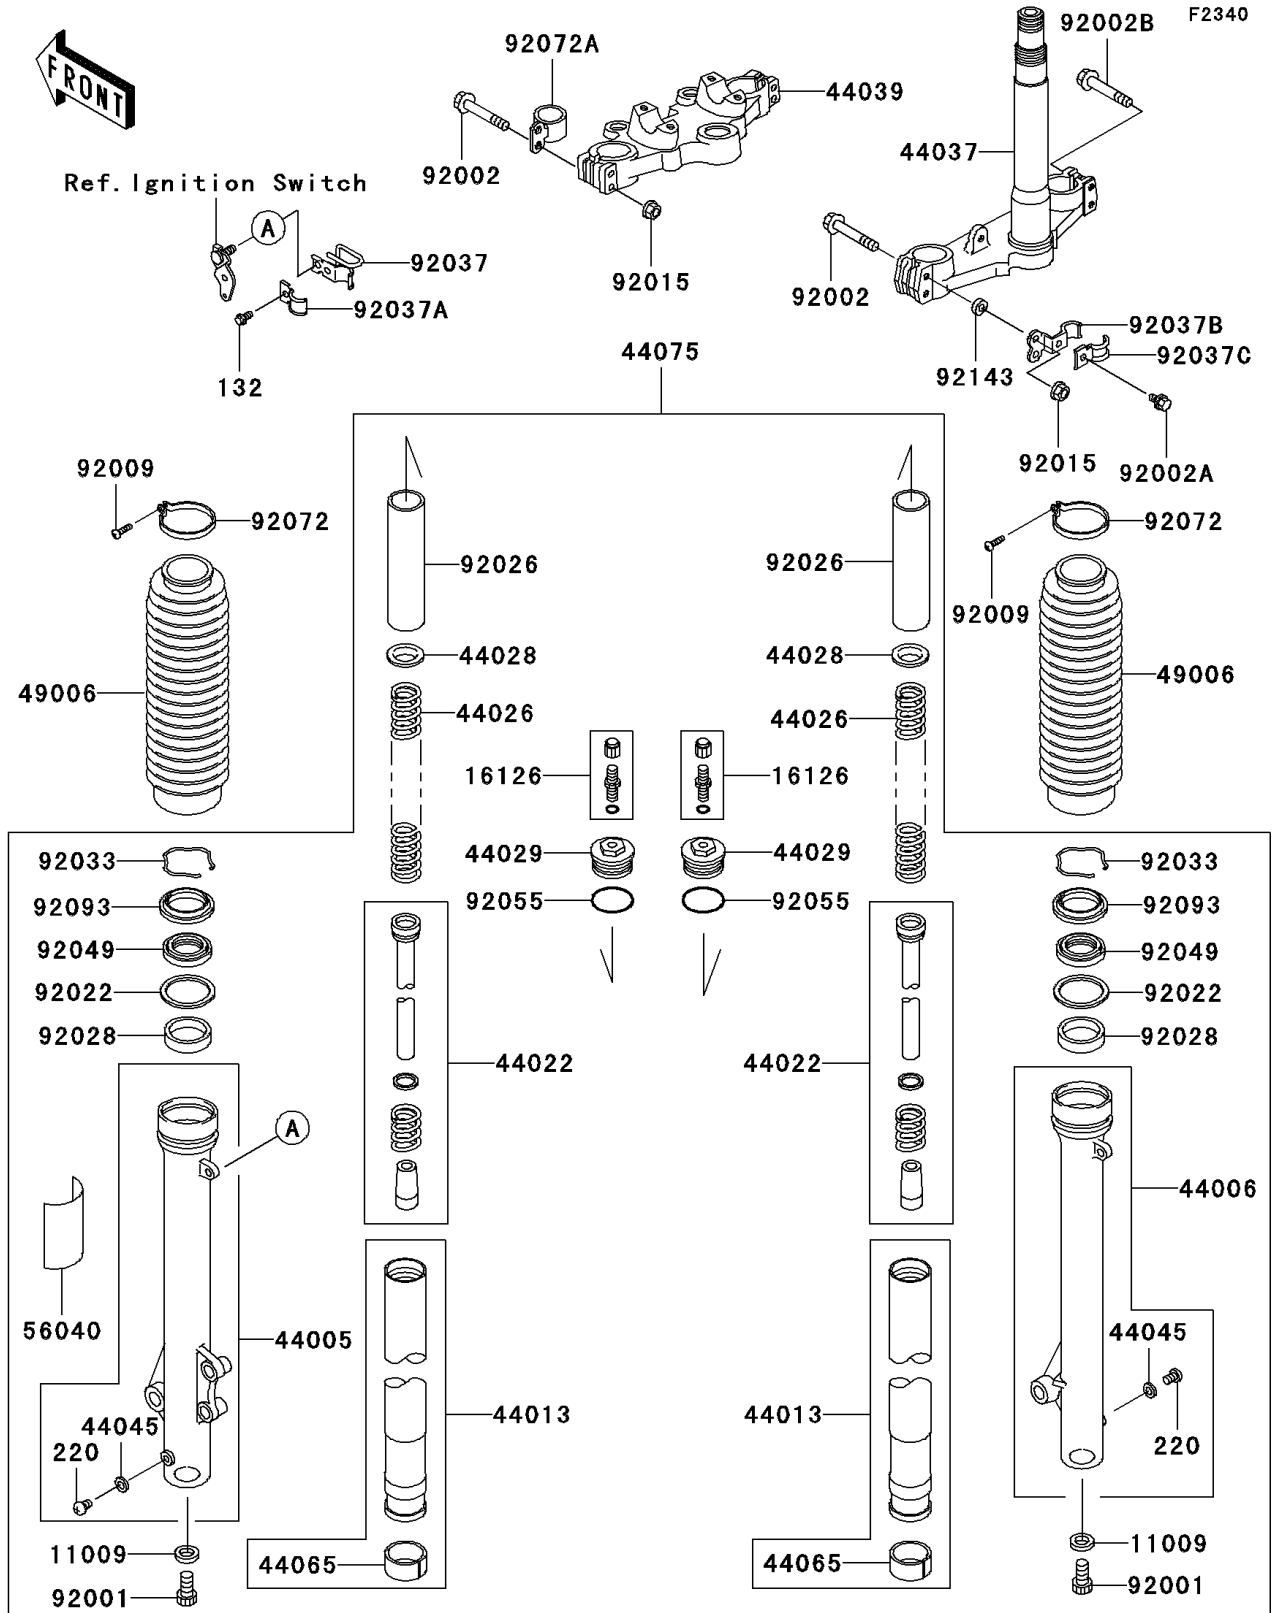

2006 KLR™650 PARTS DIAGRAM

Front Fork(A6F)

2006 KLR™650 PARTS LIST

Front Fork(A6F)

| ITEM NAME | PART NUMBER | QUANTITY |
|---|---------------|----------|
| BOLT-FLANGED-SMALL,6X12 (Ref # 132) | 132J0612 | 1 |
| SCREW-PAN-CROS,4X6 (Ref # 220) | 220R0406 | 1 |
| GASKET,FORK CYLINDER BOLT (Ref # 11009) | 11009-1127 | 1 |
| VALVE,AIR (Ref # 16126) | 16126-1052 | 1 |
| PIPE-LEFT FORK OUTER (Ref # 44005) | 44005-0011 | 1 |
| PIPE-RIGHT FORK OUTER (Ref # 44006) | 44006-0011 | 1 |
| PIPE-FORK INNER (Ref # 44013) | 44013-1264 | 1 |
| CYLINDER-FORK (Ref # 44022) | 44022-1211 | 1 |
| SPRING-FRONT FORK (Ref # 44026) | 44026-1369 | 1 |
| GUIDE-FORK SPRING (Ref # 44028) | 44028-1003 | 1 |
| SEAT-FORK SPRING (Ref # 44029) | 44029-1042 | 1 |
| HOLDER-FORK UNDER (Ref # 44037) | 44037-1207 | 1 |
| HOLDER-FORK UPPER (Ref # 44039) | 44039-1160 | 1 |
| GASKET,FORK DRAIN PLUG (Ref # 44045) | 44045-002 | 1 |
| BUSHING-FRONT FORK,INNER PIPE (Ref # 44065) | 44065-1057 | 1 |
| DAMPER-SET-FORK (Ref # 44075) | 44075-5004 | 1 |
| BOOT,FORK,BLACK (Ref # 49006) | 49006-1222-BD | 1 |
| LABEL-WARNING,FRONT FORK (Ref # 56040) | 56040-1120 | 1 |
| BOLT,FORK CYLINDER (Ref # 92001) | 92001-1309 | 1 |
| BOLT,FLANGED,8X55 (Ref # 92002) | 92002-1158 | 1 |
| BOLT (Ref # 92002A) | 92002-1982 | 1 |
| BOLT,FLANGED,8X45 (Ref # 92002B) | 92002-1983 | 1 |
| SCREW,4X16 (Ref # 92009) | 92009-1348 | 1 |
| NUT,FLANGED,8MM (Ref # 92015) | 92015-1408 | 1 |
| WASHER (Ref # 92022) | 92022-1242 | 1 |
| SPACER (Ref # 92026) | 92026-1294 | 1 |
| BUSHING (Ref # 92028) | 92028-1125 | 1 |
| RING-SNAP,FORK (Ref # 92033) | 92033-1047 | 1 |
| CLAMP,HOSE (Ref # 92037) | 92037-1897 | 1 |