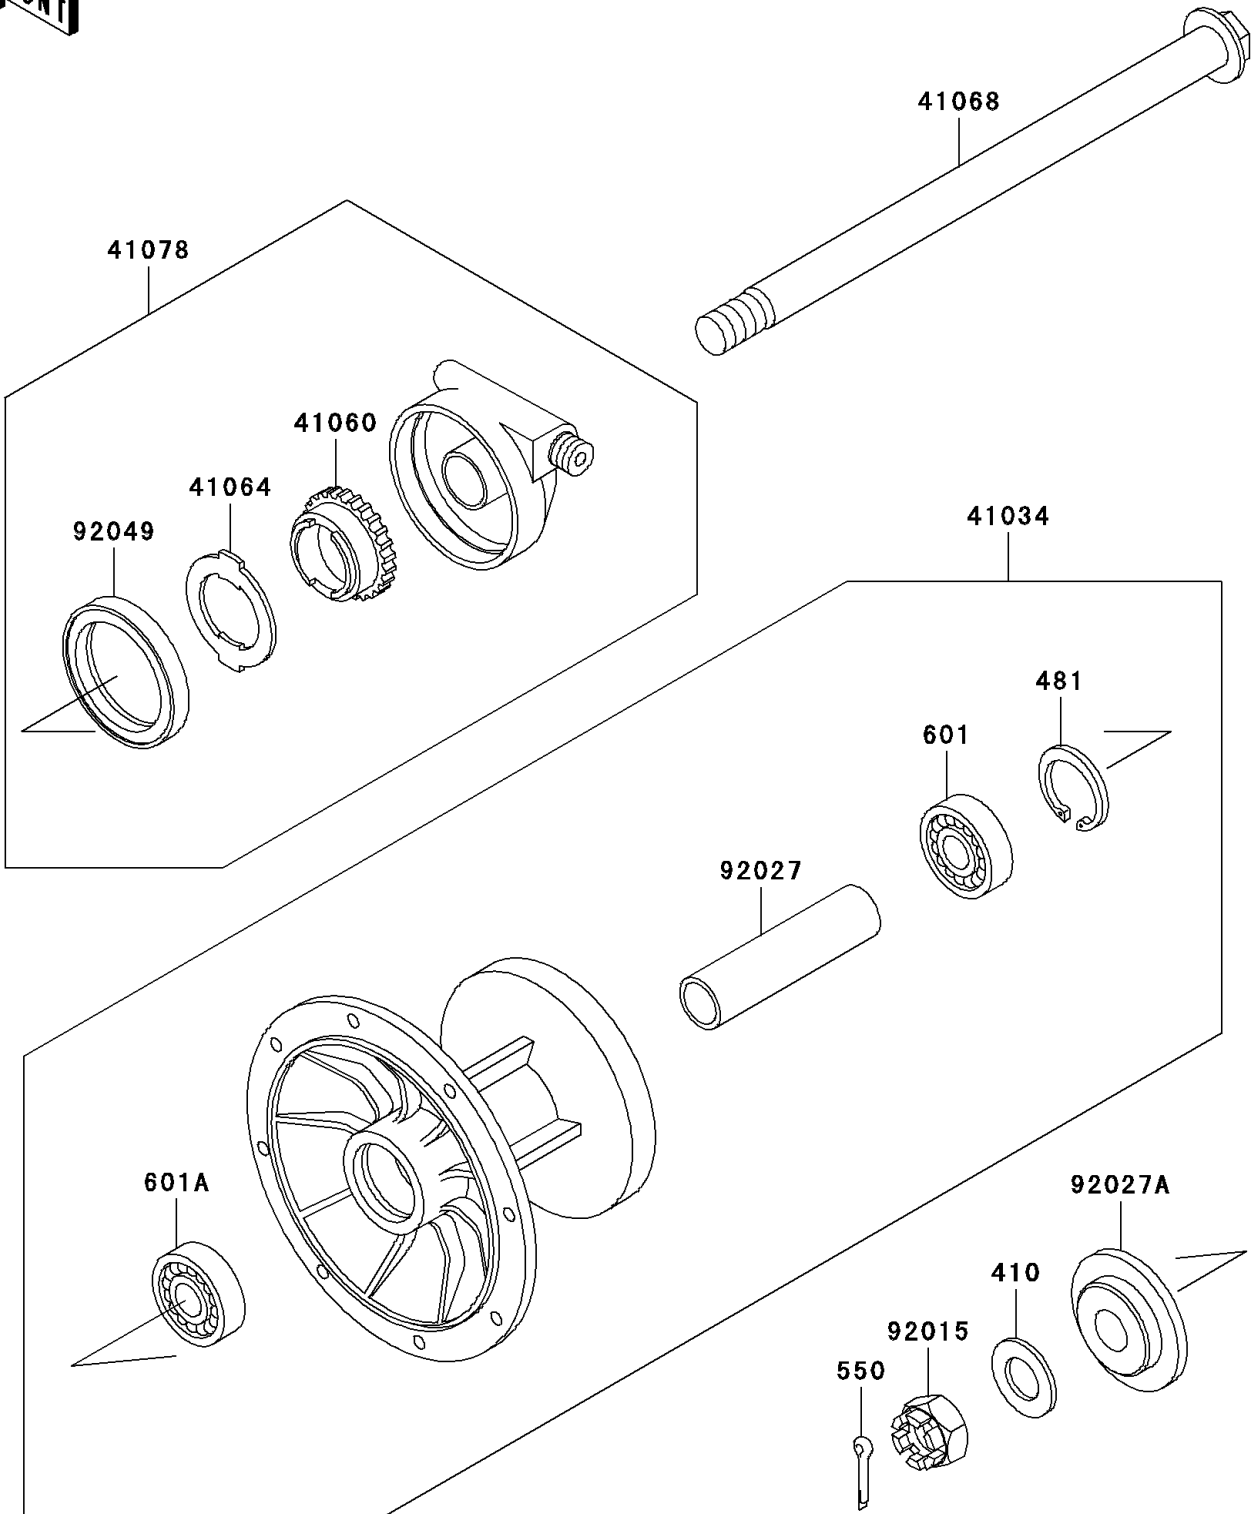

2006 KLR™650 PARTS DIAGRAM

Front Hub

F2230

2006 KLR™650 PARTS LIST

Front Hub

ITEM NAME	PART NUMBER	QUANTITY
WASHER-PLAIN-SMALL,14MM (Ref # 410)	410B1400	1
CIRCLIP-TYPE-C,35MM (Ref # 481)	481J3500	1
PIN-COTTER,3.0X25 (Ref # 550)	550D3025	1
BEARING-BALL,#6202UG (Ref # 601)	601B6202UG	1
BEARING-BALL,#6203UG (Ref # 601A)	601B6203UG	1
DRUM-ASSY,FRONT BRAKE (Ref # 41034)	41034-1153	1
GEAR-METER SCREW,24T (Ref # 41060)	41060-1101	1
RECEIVER-SPEEDOMETER (Ref # 41064)	41064-1051	1
AXLE,FR (Ref # 41068)	41068-1236	1
CASE-ASSY-METER GEAR (Ref # 41078)	41078-1051	1
NUT,CASTLE,14MM (Ref # 92015)	92015-1765	1
COLLAR,FRONT BRAKE DRUM,L=79 (Ref # 92027)	92027-1683	1
COLLAR (Ref # 92027A)	92027-1864	1
SEAL-OIL,METER GEAR CASE (Ref # 92049)	92049-1172	1