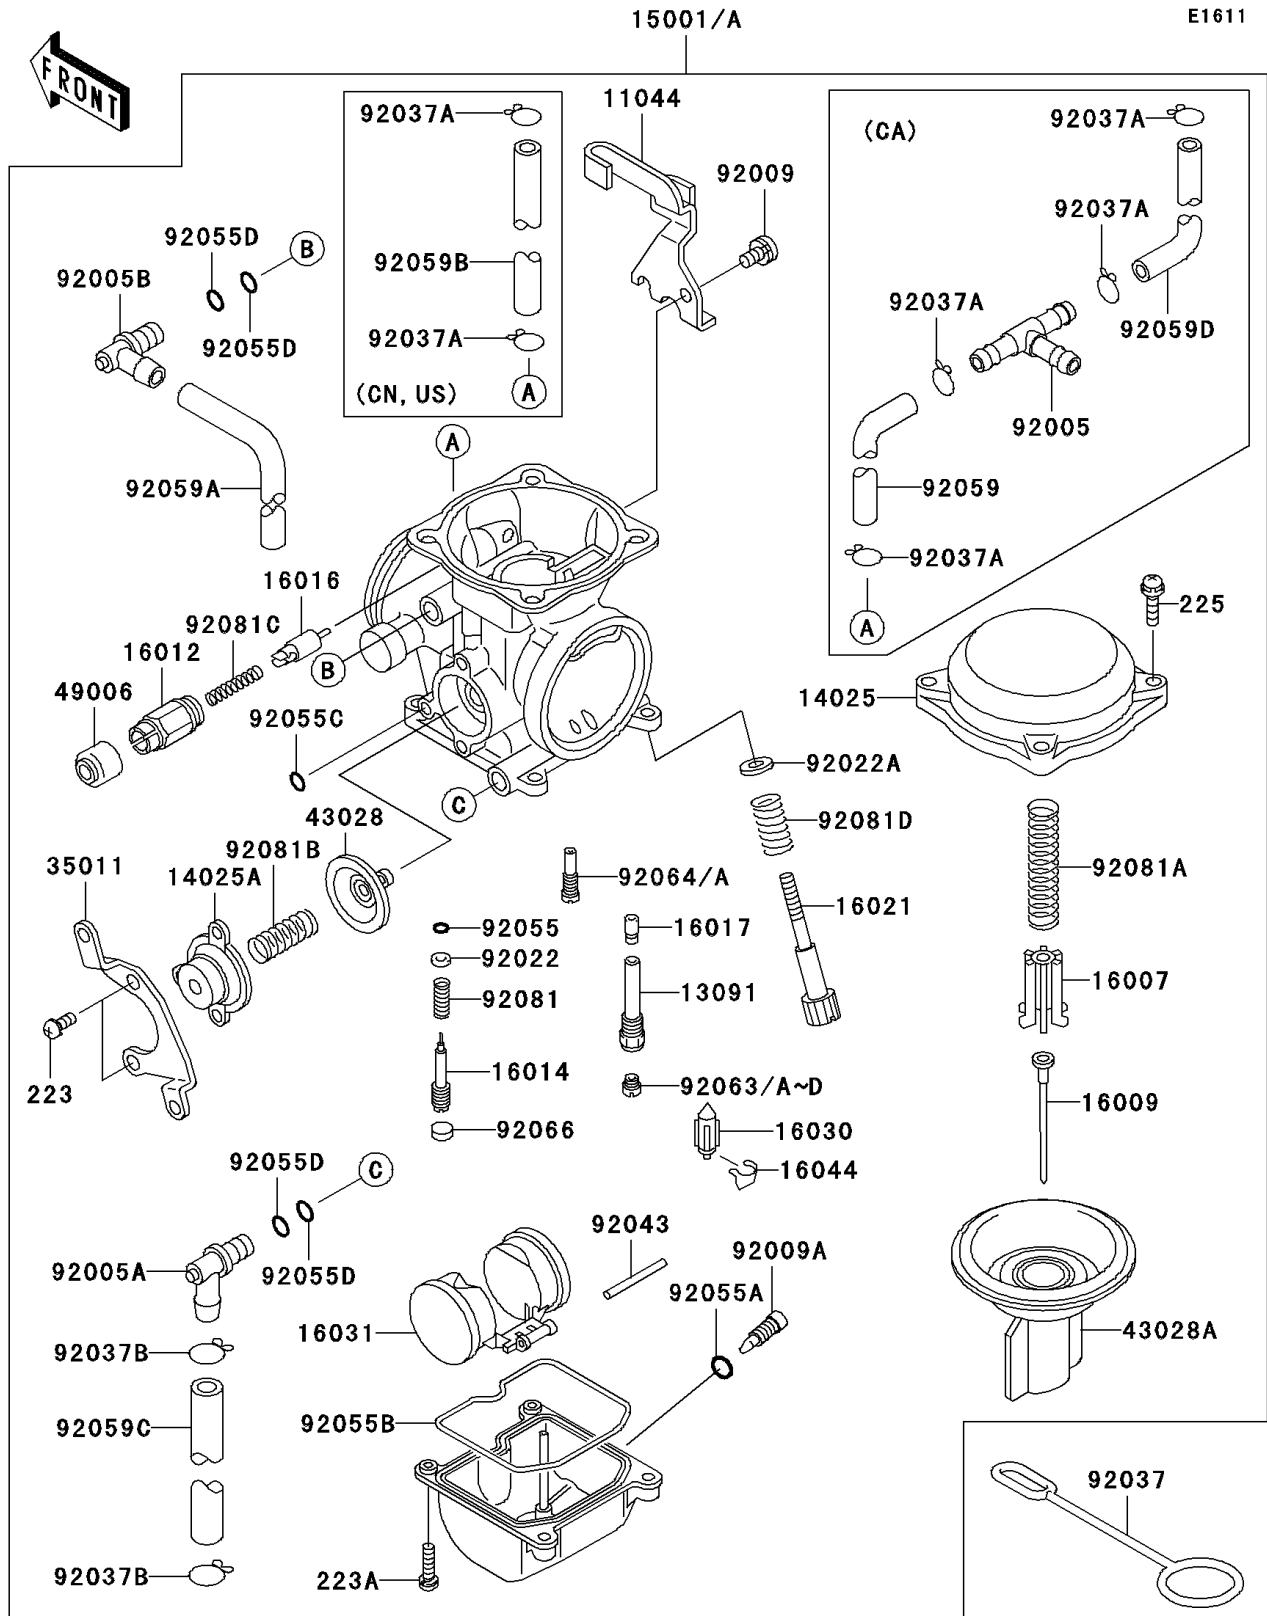

## 2006 KLR™650 PARTS LIST

Carburetor

ITEM NAME	PART NUMBER	QUANTITY
BRACKET,THROTTLE CABLE (Ref # 11044)	11044-1353	1
HOLDER,NEEDLE JET (Ref # 13091)	13091-1425	1
COVER,MIXING CHAMBER (Ref # 14025)	14025-1890	1
COVER,AIR CUT VALVE (Ref # 14025A)	14025-1903	1
SEAT-SPRING,DIAPHRAGM VALVE (Ref # 16007)	16007-1113	1
NEEDLE-JET,N31R (Ref # 16009)	16009-1344	1
CAP-STARTER PLUNGER (Ref # 16012)	16012-1055	1
SCREW-PILOT AIR (Ref # 16014)	16014-1053	1
PLUNGER (Ref # 16016)	16016-1057	1
JET-NEEDLE,#6 (Ref # 16017)	16017-1254	1
SCREW-THROTTLE STOP (Ref # 16021)	16021-1109	1
VALVE-FLOAT (Ref # 16030)	16030-1057	1
FLOAT (Ref # 16031)	16031-1056	1
CLAMP,FLOAT VALVE (Ref # 16044)	16044-007	1
STAY,AIR CUT VALVE (Ref # 35011)	35011-1232	1
DIAPHRAGM,5.9MM,AIR CUT VALVE (Ref # 43028)	43028-1053	1
DIAPHRAGM,VALVE (Ref # 43028A)	43028-1062	1
BOOT,STARTER PLUNGER (Ref # 49006)	49006-1165	1
FITTING,L-TYPE (Ref # 92005A)	92005-1120	1
FITTING,L-TYPE (Ref # 92005B)	92005-1144	1
SCREW,5X10 (Ref # 92009)	92009-1365	1
SCREW,DRAIN,6X0.75 (Ref # 92009A)	92009-1551	1
WASHER,PLAIN (Ref # 92022)	92022-1003	1
WASHER,THROTTLE STOP SCREW (Ref # 92022A)	92022-1587	1
CLAMP,OVERFLOW TUBE (Ref # 92037)	92037-134	1
CLAMP,TUBE (Ref # 92037B)	92037-1531	1
PIN,FLOAT (Ref # 92043)	92043-1207	1
RING-O,PILOT ADJUST (Ref # 92055)	92055-1002	1
RING-O (Ref # 92055A)	92055-1053	1