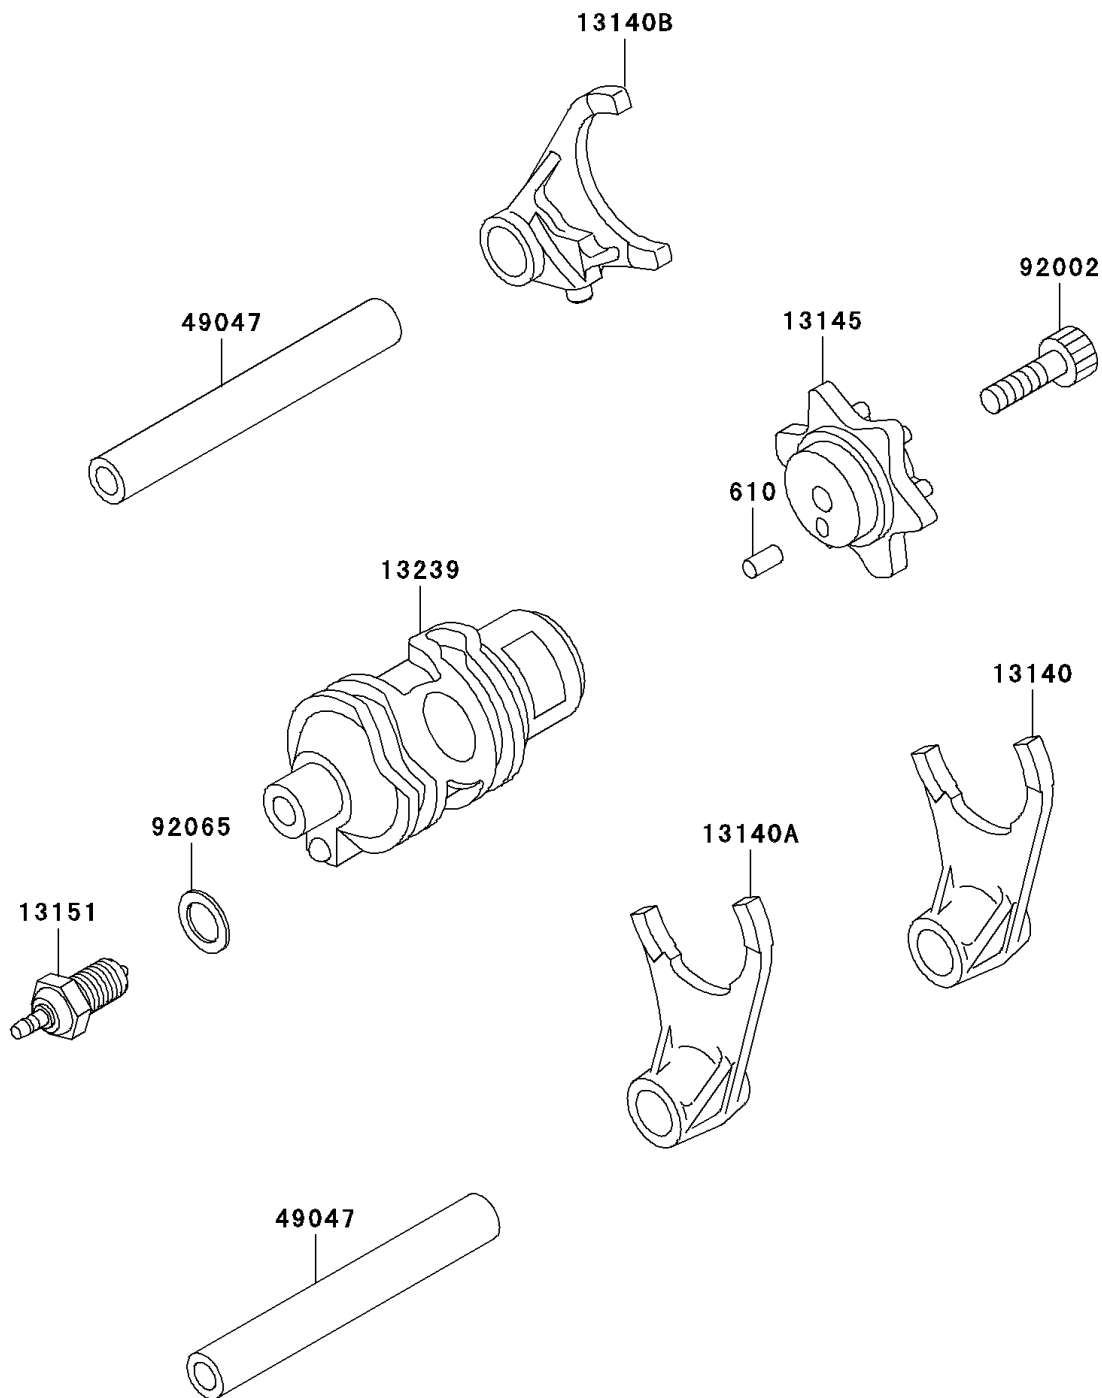

2006 KLR™650 PARTS DIAGRAM

Gear Change Drum/Shift Fork(s)

E1362

2006 KLR™650 PARTS LIST

Gear Change Drum/Shift Fork(s)

ITEM NAME	PART NUMBER	QUANTITY
ROLLER,4X10 (Ref # 610)	610A0410	1
FORK-SHIFT,LOW (Ref # 13140)	13140-1023	1
FORK-SHIFT,2ND&3RD (Ref # 13140A)	13140-1024	1
FORK-SHIFT,4TH&TOP,36MM (Ref # 13140B)	13140-1288	1
CAM-CHANGE DRUM (Ref # 13145)	13145-1051	1
SWITCH-COMP,NEUTRAL (Ref # 13151)	13151-1080	1
DRUM-ASSY-CHANGE (Ref # 13239)	13239-1103	1
ROD-SHIFT,L=93.7 (Ref # 49047)	49047-1003	1
BOLT,SOCKET,6X25 (Ref # 92002)	92002-1696	1
GASKET,10.5X16X1 (Ref # 92065)	92065-058	1