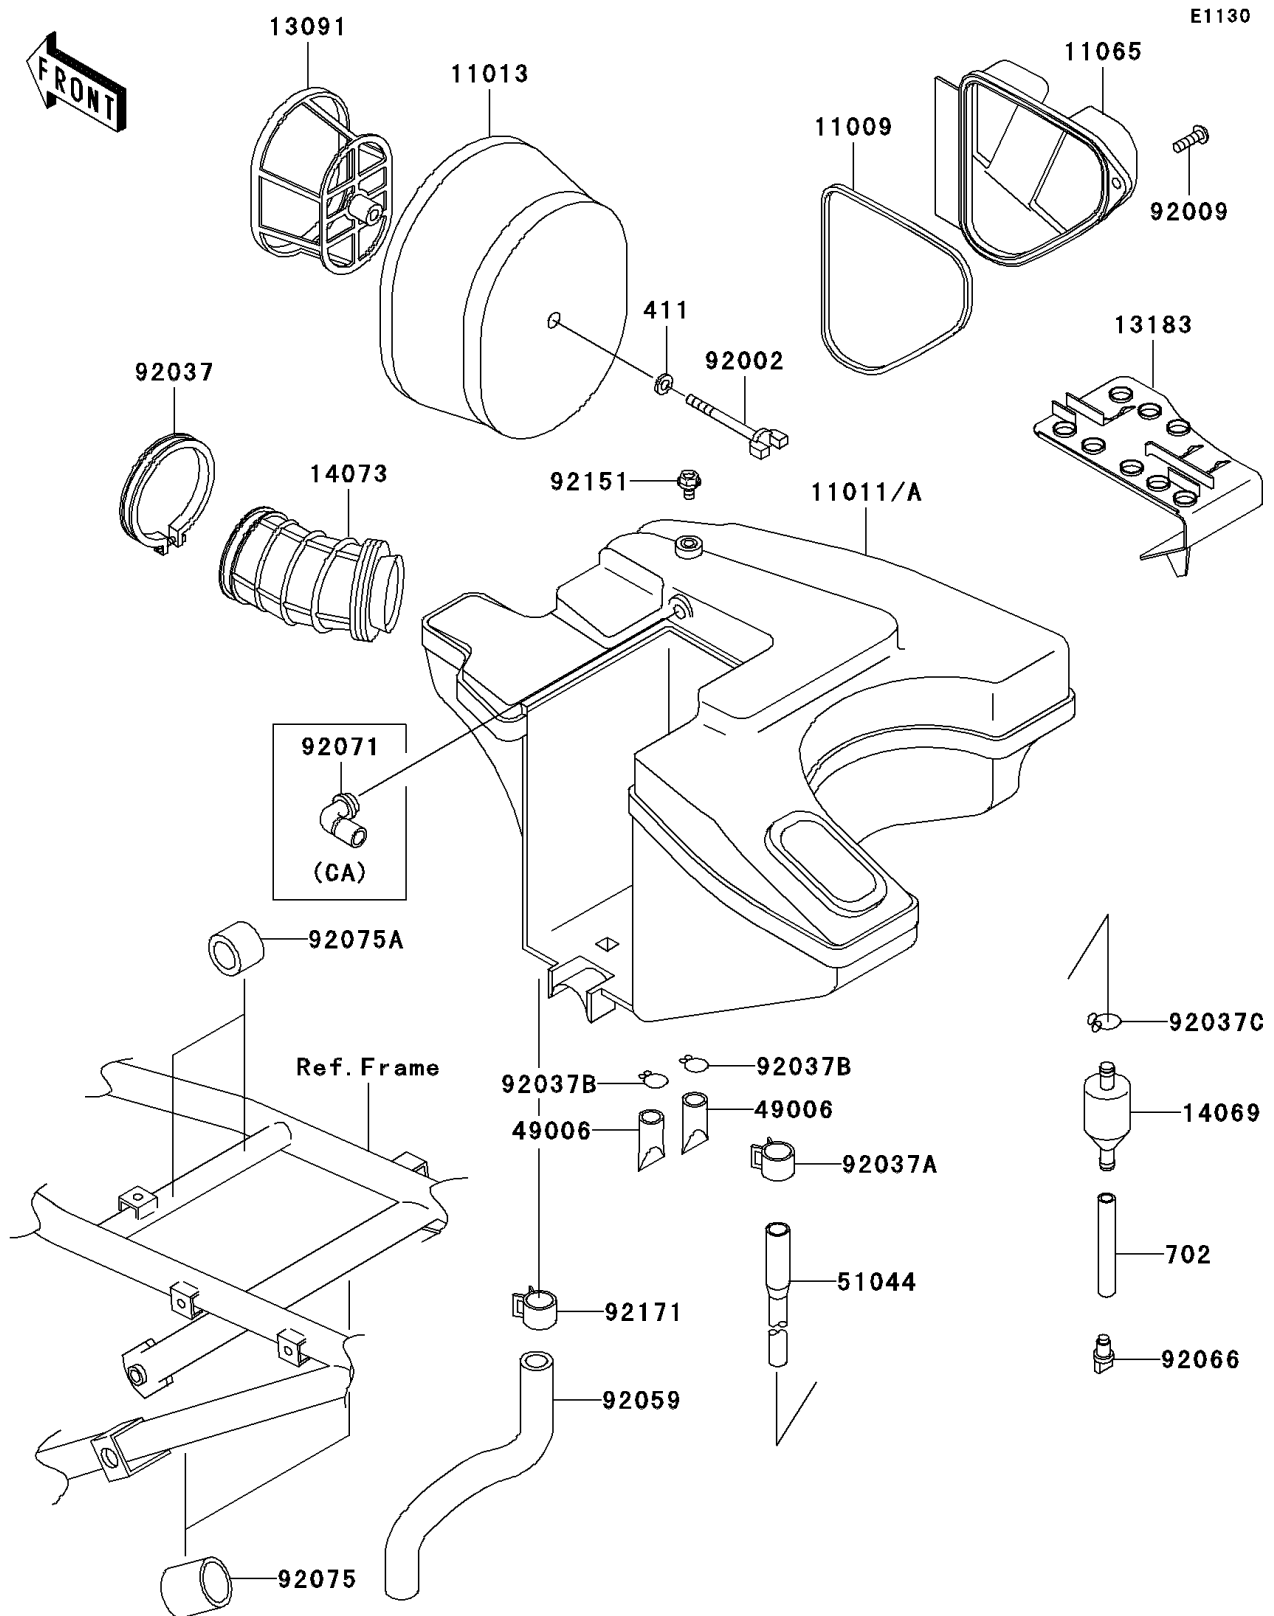

2006 KLR™650 PARTS DIAGRAM

Air Cleaner

2006 KLR™650 PARTS LIST

Air Cleaner

ITEM NAME	PART NUMBER	QUANTITY
WASHER-PLAIN,6MM (Ref # 411)	411E0600	1
TUBE-RUBBER,7X10X70 (Ref # 702)	702A0770	1
GASKET (Ref # 11009)	11009-1649	1
ELEMENT-AIR FILTER (Ref # 11013)	11013-1152	1
CAP,AIR FILTER (Ref # 11065)	11065-1133	1
HOLDER (Ref # 13091)	13091-1473	1
PLATE (Ref # 13183)	13183-1118	1
BREATHER (Ref # 14069)	14069-1051	1
DUCT (Ref # 14073)	14073-1288	1
BOOT (Ref # 49006)	49006-1211	1
TUBE-ASSY,AIR FILTER (Ref # 51044)	51044-1105	1
BOLT (Ref # 92002)	92002-1904	1
SCREW (Ref # 92009)	92009-1460	1
CLAMP (Ref # 92037)	92037-1859	1
CLAMP (Ref # 92037A)	92037-1861	1
CLAMP,14.5MM (Ref # 92037B)	92037-1900	1
CLAMP,TUBE (Ref # 92037C)	92037-1972	1
TUBE (Ref # 92059)	92059-1774	1
PLUG,DRAIN (Ref # 92066)	92066-1211	1
DAMPER,25X31X30 (Ref # 92075)	92075-1906	1
DAMPER,18X27X20 (Ref # 92075A)	92075-1907	1
BOLT,6X10 (Ref # 92151)	92151-1344	1
CLAMP (Ref # 92171)	92171-0329	1
CASE-AIR FILTER (Ref # 11011)	11011-1457	1
CASE-AIR FILTER (Ref # 11011A)	11011-1458	1
GROMMET,AIR FILTER (Ref # 92071)	92071-1147	1