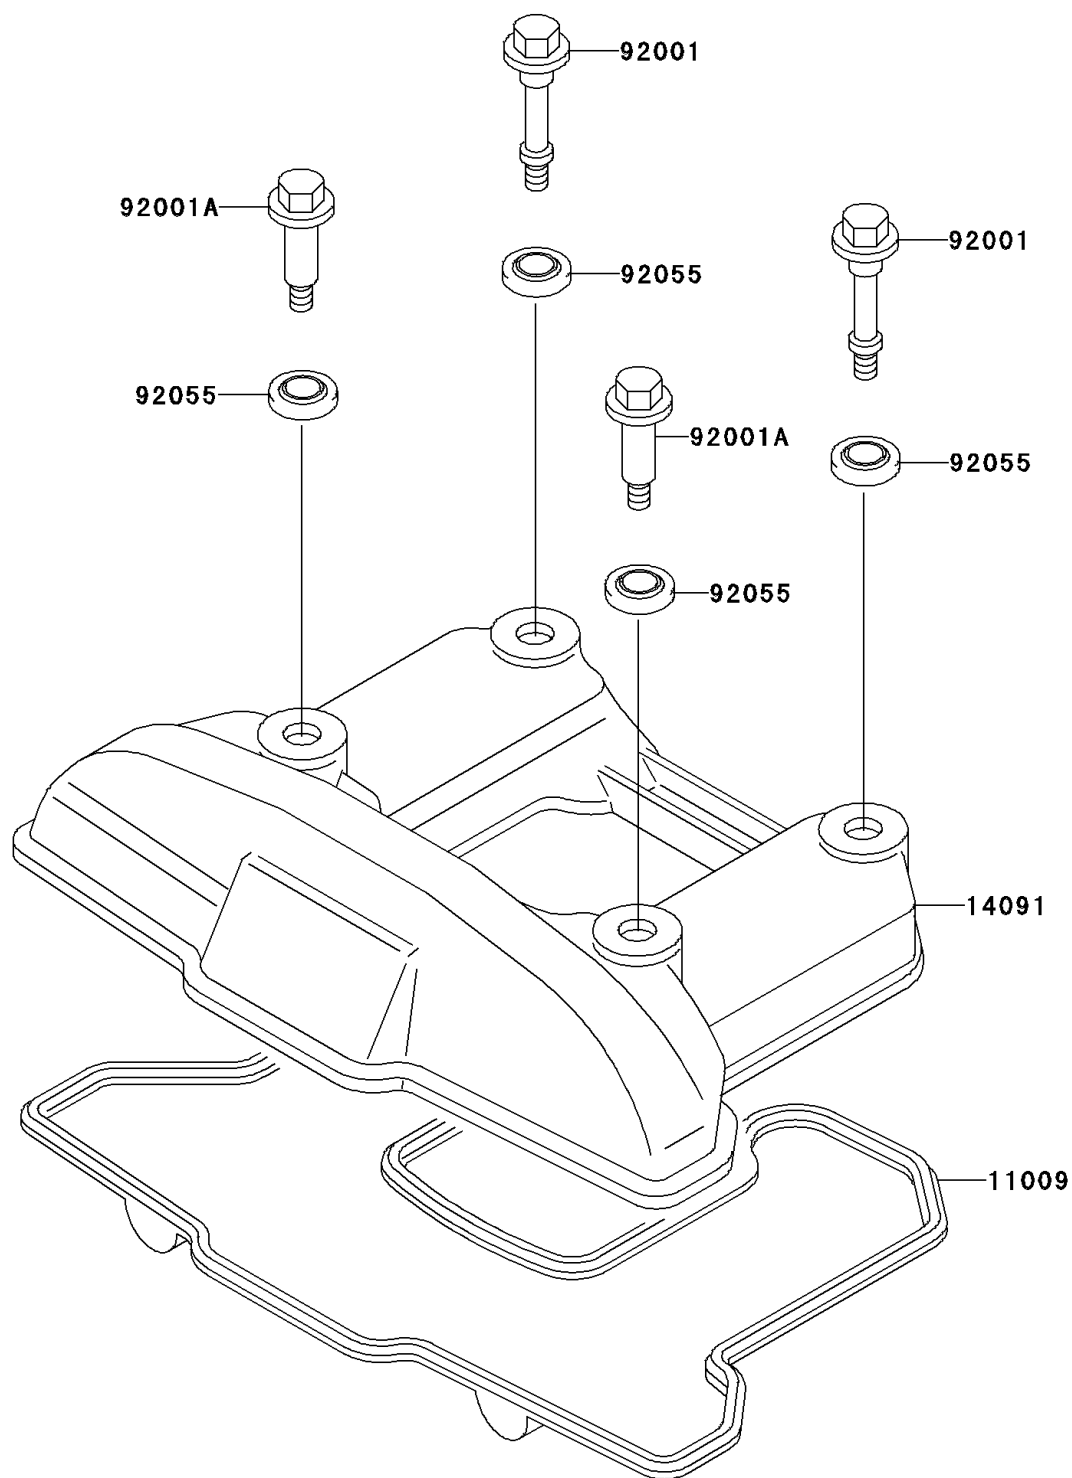

2006 KLR™650 PARTS DIAGRAM

Cylinder Head Cover

E1112

2006 KLR™650 PARTS LIST

Cylinder Head Cover

ITEM NAME	PART NUMBER	QUANTITY
GASKET,HEAD COVER (Ref # 11009)	11009-1365	1
COVER,HEAD (Ref # 14091)	14091-0161	1
BOLT,L=46.5 (Ref # 92001)	92001-1853	1
BOLT,L=34.5 (Ref # 92001A)	92001-1854	1
RING-O,HEAD COVER BOLT (Ref # 92055)	92055-1352	1