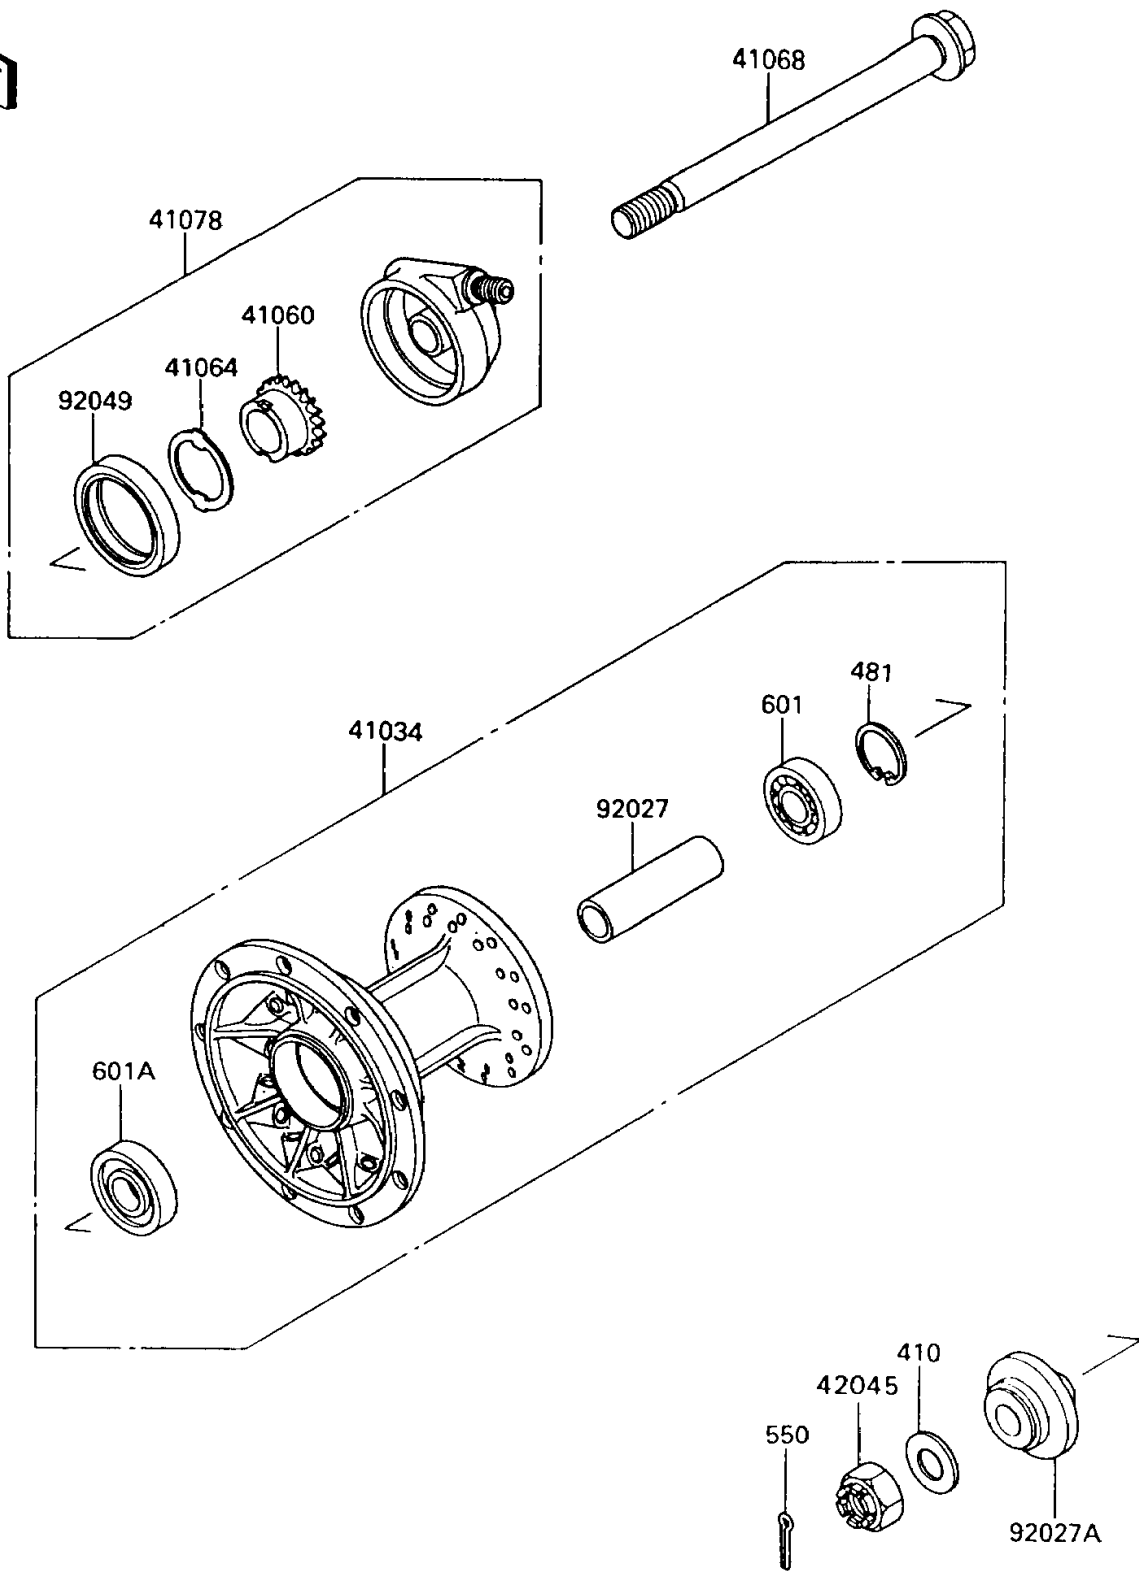

1992 KLR™650 PARTS DIAGRAM

Front Hub

F 2230

1992 KLR™650 PARTS LIST

Front Hub

ITEM NAME	PART NUMBER	QUANTITY
DRUM-ASSY,FRONT BRAKE (Ref # 41034)	41034-1153	1
GEAR-METER SCREW,24T (Ref # 41060)	41060-1101	1
RECEIVER-SPEEDOMETER (Ref # 41064)	41064-1051	1
AXLE,FR (Ref # 41068)	41068-1236	1
CASE-ASSY-METER GEAR (Ref # 41078)	41078-1051	1
NUT,CASTLE,14MM (Ref # 42045)	42045-020	1
COLLAR,FRONT BRAKE DRUM,L=79 (Ref # 92027)	92027-1683	1
COLLAR (Ref # 92027A)	92027-1864	1
SEAL-OIL,METER GEAR CASE (Ref # 92049)	92049-1172	1
WASHER-PLAIN-SMALL,14MM (Ref # 410)	410B1400	1
CIRCLIP-TYPE-C,35MM (Ref # 481)	481J3500	1
PIN-COTTER,3.0X25 (Ref # 550)	550D3025	1
BEARING-BALL,#6202UG (Ref # 601)	601B6202UG	1
BEARING-BALL,#6203UG (Ref # 601A)	601B6203UG	1