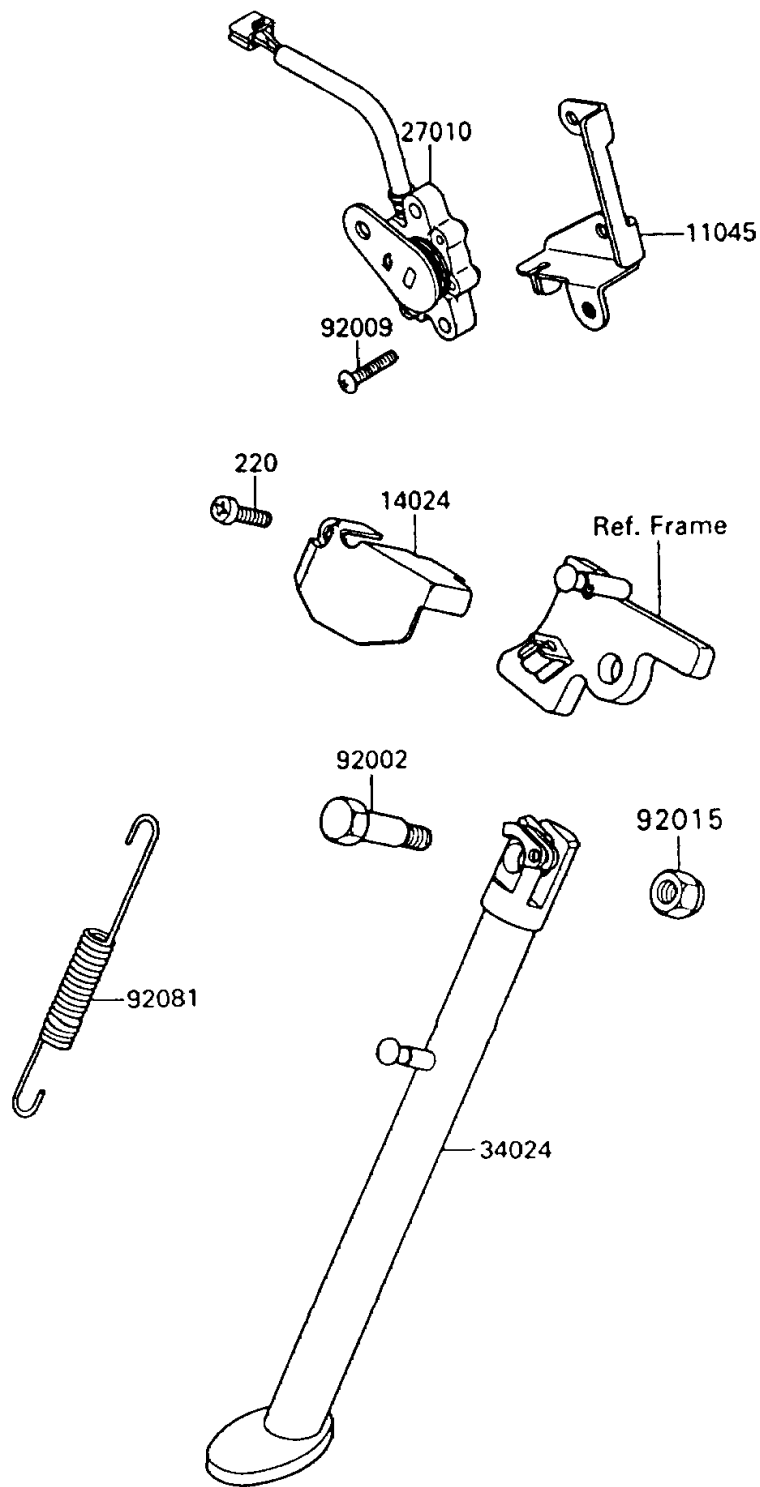

1992 KLR™650 PARTS DIAGRAM

Stand(s)

F2190

1992 KLR™650 PARTS LIST

Stand(s)

ITEM NAME	PART NUMBER	QUANTITY
BRACKET,SIDE STAND SWITCH (Ref # 11045)	11045-1364	1
COVER,SIDE STAND (Ref # 14024)	14024-1474	1
SWITCH,SIDE STAND (Ref # 27010)	27010-1257	1
STAND-SIDE (Ref # 34024)	34024-1221	1
BOLT,SIDE STAND (Ref # 92002)	92002-1813	1
SCREW,5X25 (Ref # 92009)	92009-1657	1
NUT,LOCK,10MM,BLACK (Ref # 92015)	92015-1188	1
SPRING,SIDE STAND (Ref # 92081)	92081-1376	1
SCREW-PAN-CROS (Ref # 220)	220C0516	1