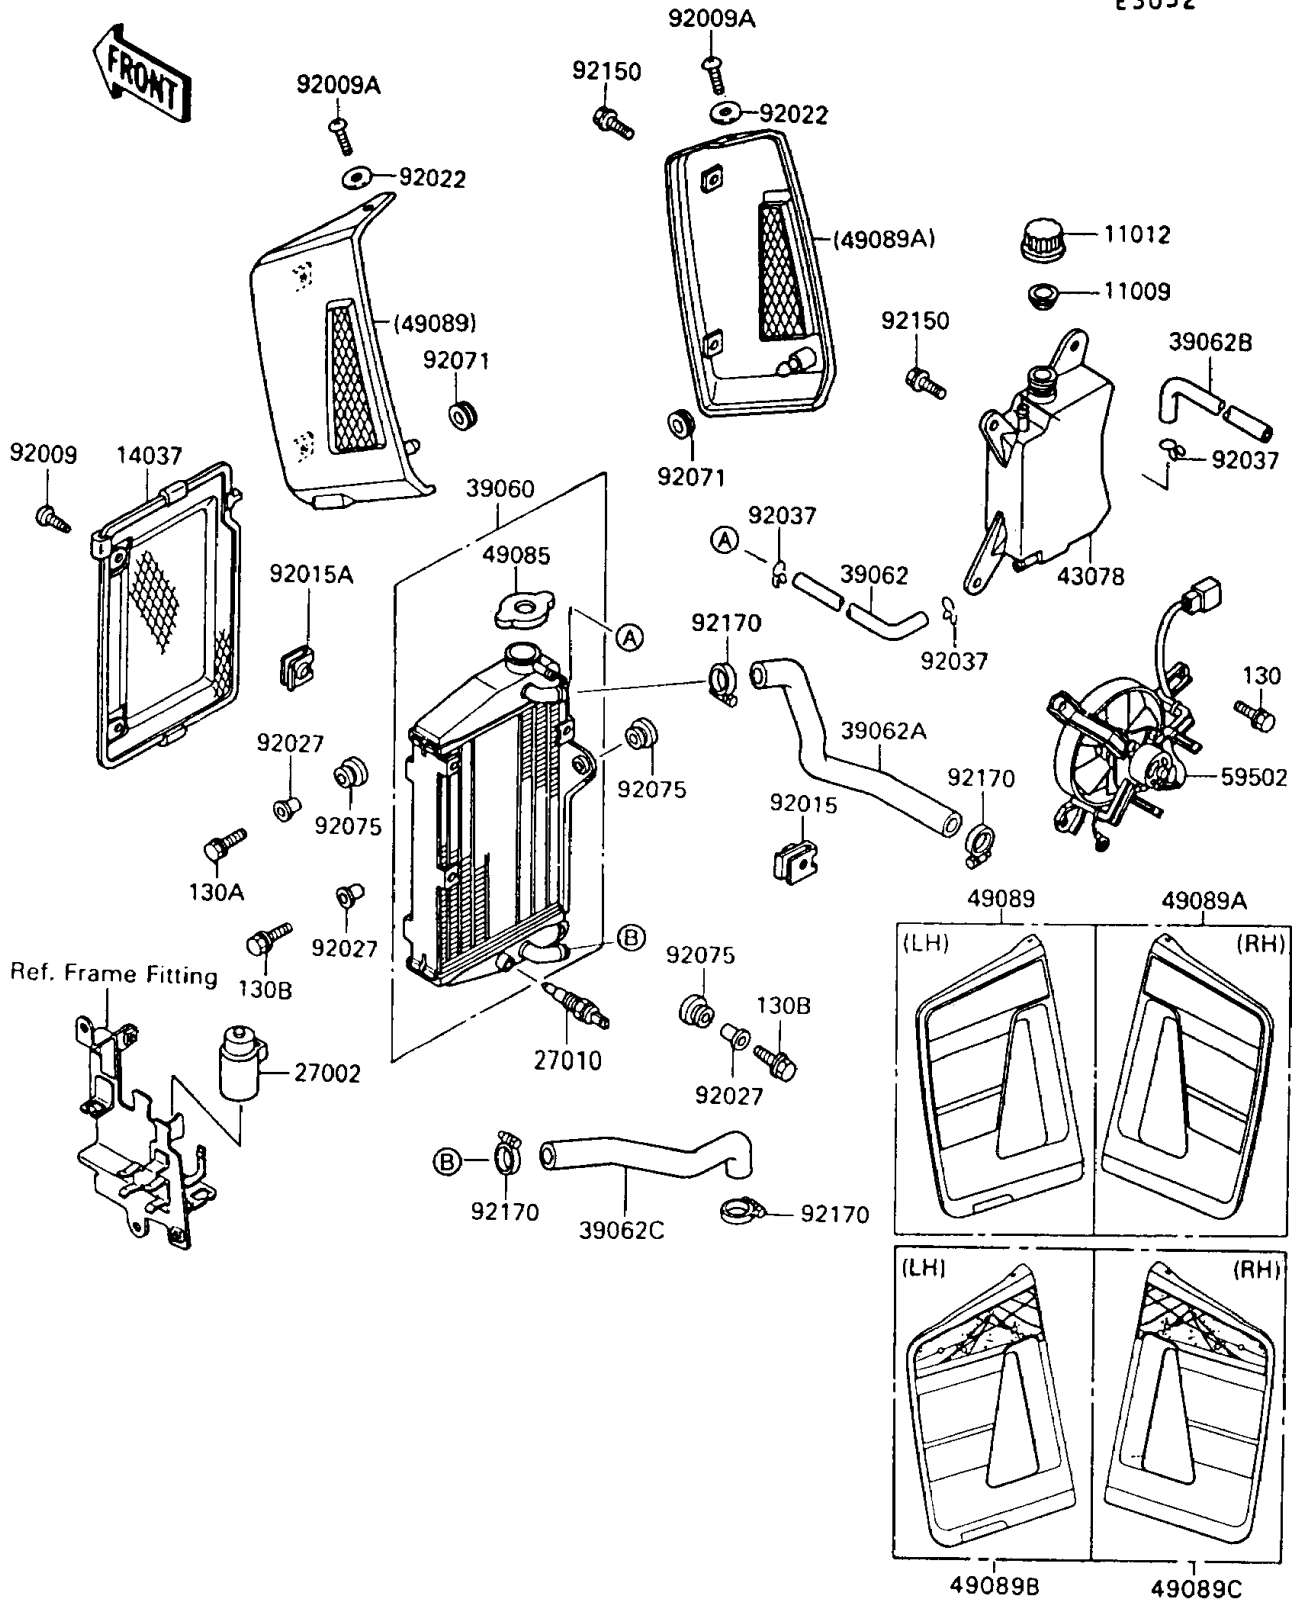

## 1992 KLR™650 PARTS DIAGRAM

Radiator

E 3032

## 1992 KLR™650 PARTS LIST

Radiator

ITEM NAME	PART NUMBER	QUANTITY
GASKET,RESERVOIR TANK CAP (Ref # 11009)	11009-1145	1
CAP (Ref # 11012)	11012-1084	1
SCREEN (Ref # 14037)	14037-1088	1
RELAY-ASSY (Ref # 27002)	27002-1051	1
SWITCH,FAN (Ref # 27010)	27010-1167	1
RADIATOR (Ref # 39060)	39060-1074	1
HOSE-COOLING (Ref # 39062)	39062-1125	1
HOSE-COOLING,HEAD-RADIATOR (Ref # 39062A)	39062-1217	1
HOSE-COOLING,RESERVOIR (Ref # 39062B)	39062-1220	1
HOSE-COOLING,RADIATOR-PUMP (Ref # 39062C)	39062-1243	1
RESERVOIR (Ref # 43078)	43078-1083	1
CAP-ASSY-PRESSURE (Ref # 49085)	49085-1066	1
SHROUD-ENGINE,LH,P.WHITE (Ref # 49089)	49089-5123-6F	1
SHROUD-ENGINE,RH,P.WHITE (Ref # 49089A)	49089-5124-6F	1
FAN-ASSY (Ref # 59502)	59502-1082	1
SCREW,6X12 (Ref # 92009)	92009-1480	1
SCREW,5X14 (Ref # 92009A)	92009-1653	1
NUT (Ref # 92015)	92015-1487	1
NUT,6MM (Ref # 92015A)	92015-1758	1
WASHER,NYLON,5.3X11.5X1.5 (Ref # 92022)	92022-1521	1
COLLAR (Ref # 92027)	92027-1183	1
CLAMP,TUBE (Ref # 92037)	92037-147	1
GROMMET (Ref # 92071)	92071-056	1
DAMPER (Ref # 92075)	92075-1352	1
BOLT,FLANGED,6X16 (Ref # 92150)	92150-1506	1
CLAMP,COOLING HOSE (Ref # 92170)	92170-1033	1
BOLT-FLANGED (Ref # 130)	130J0612	1
BOLT-FLANGED (Ref # 130A)	130J0620	1
BOLT-FLANGED,6X25 (Ref # 130B)	130J0625	1