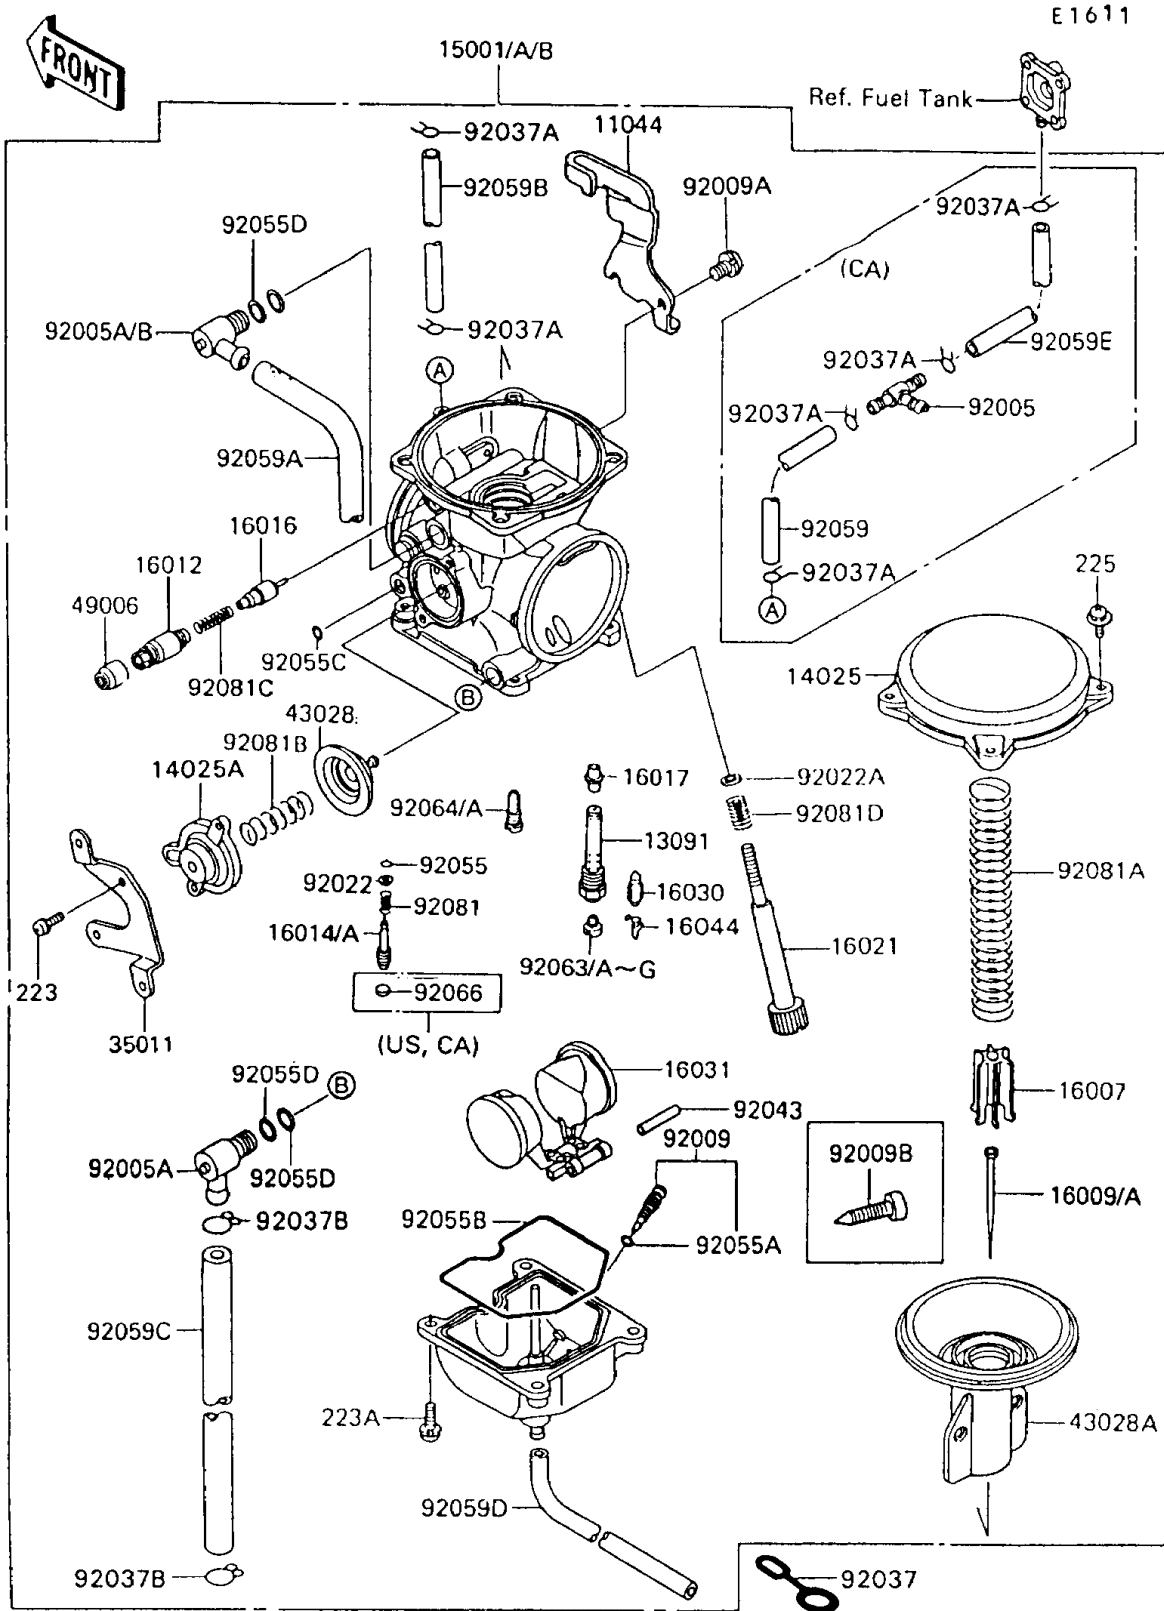

1992 KLR™650 PARTS DIAGRAM

Carburetor