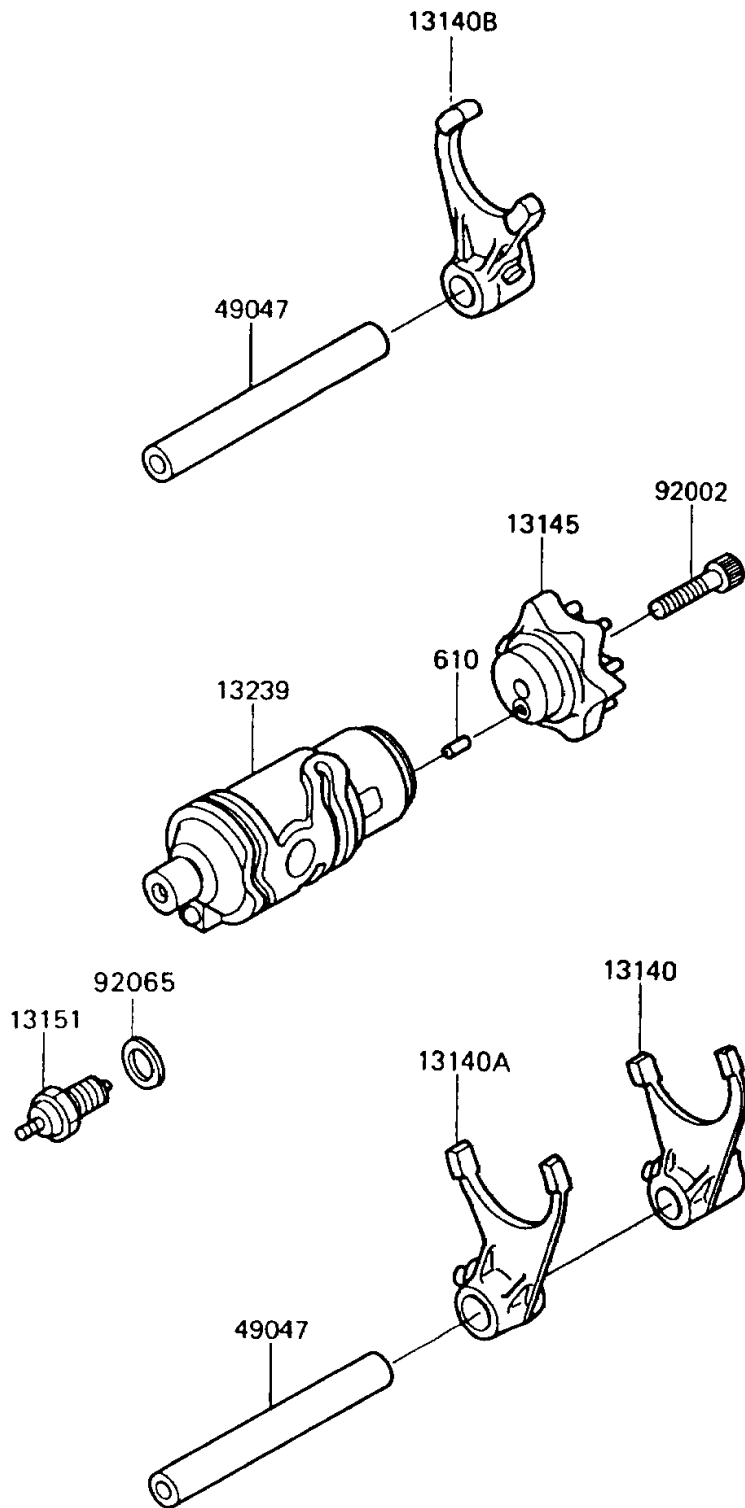

1992 KLR™650 PARTS DIAGRAM

Gear Change Drum/Shift Fork(s)

E1362

1992 KLR™650 PARTS LIST

Gear Change Drum/Shift Fork(s)

ITEM NAME	PART NUMBER	QUANTITY
FORK-SHIFT,LOW (Ref # 13140)	13140-1023	1
FORK-SHIFT,2ND&3RD (Ref # 13140A)	13140-1024	1
FORK-SHIFT,4TH&TOP (Ref # 13140B)	13140-1025	1
CAM-CHANGE DRUM (Ref # 13145)	13145-1051	1
SWITCH-COMP,NEUTRAL (Ref # 13151)	13151-1007	1
DRUM-ASSY-CHANGE (Ref # 13239)	13239-1103	1
ROD-SHIFT,L=93.7 (Ref # 49047)	49047-1003	1
BOLT,SOCKET,6X25 (Ref # 92002)	92002-1696	1
GASKET,10.5X16X1,DRAIN PLUG (Ref # 92065)	92065-058	1
ROLLER,4X10 (Ref # 610)	610A0410	1