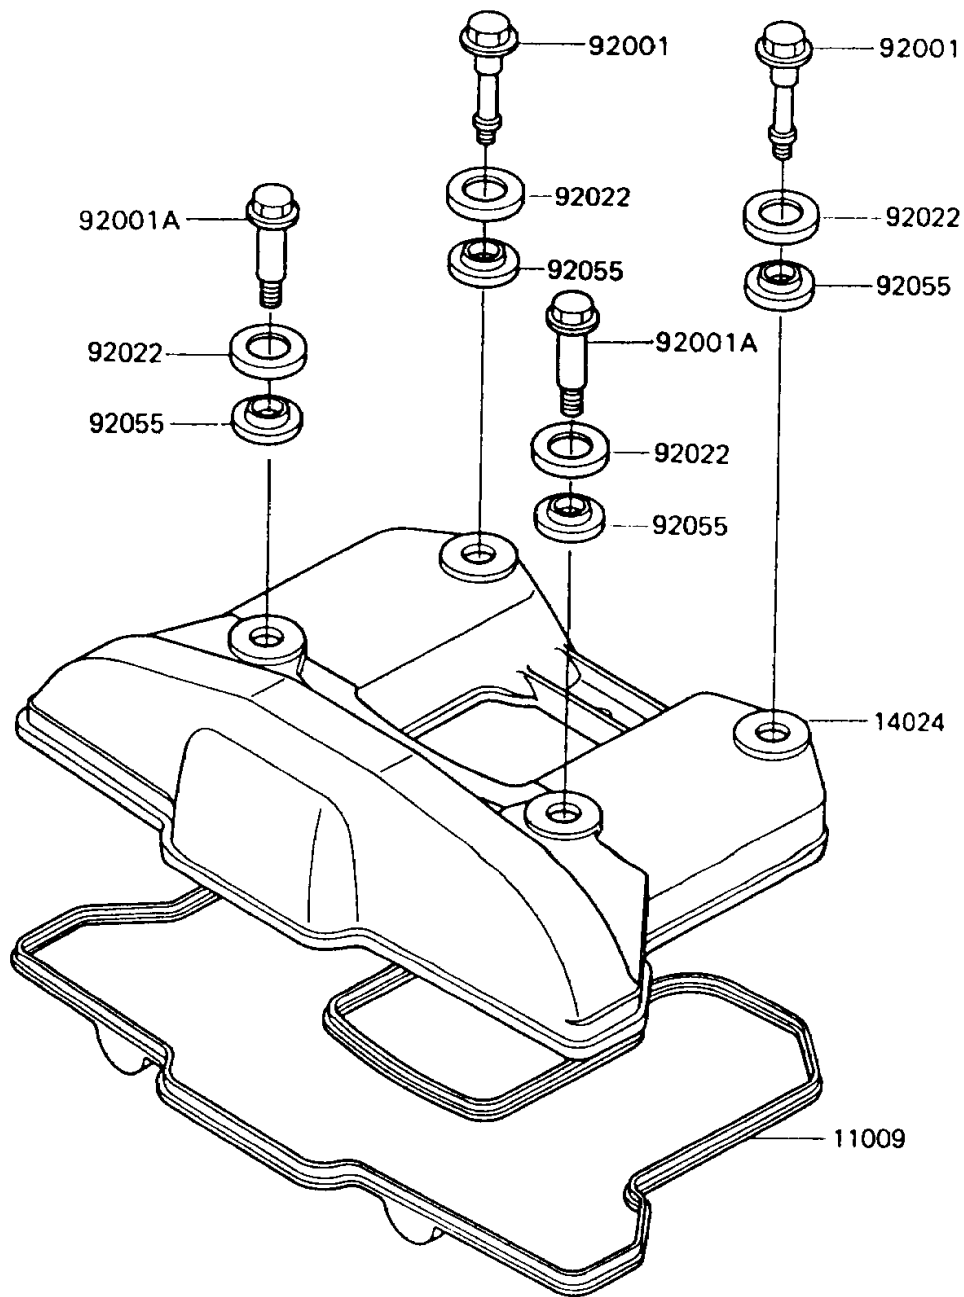

1992 KLR™650 PARTS DIAGRAM

Cylinder Head Cover

E1112

1992 KLR™650 PARTS LIST

Cylinder Head Cover

ITEM NAME	PART NUMBER	QUANTITY
GASKET,HEAD COVER (Ref # 11009)	11009-1365	1
COVER,CYLINDER HEAD (Ref # 14024)	14024-1388	1
BOLT,L=46.5 (Ref # 92001)	92001-1853	1
BOLT,L=34.5 (Ref # 92001A)	92001-1854	1
WASHER,HEAD COVER BOLT (Ref # 92022)	92022-1487	1
RING-O,HEAD COVER BOLT (Ref # 92055)	92055-1225	1