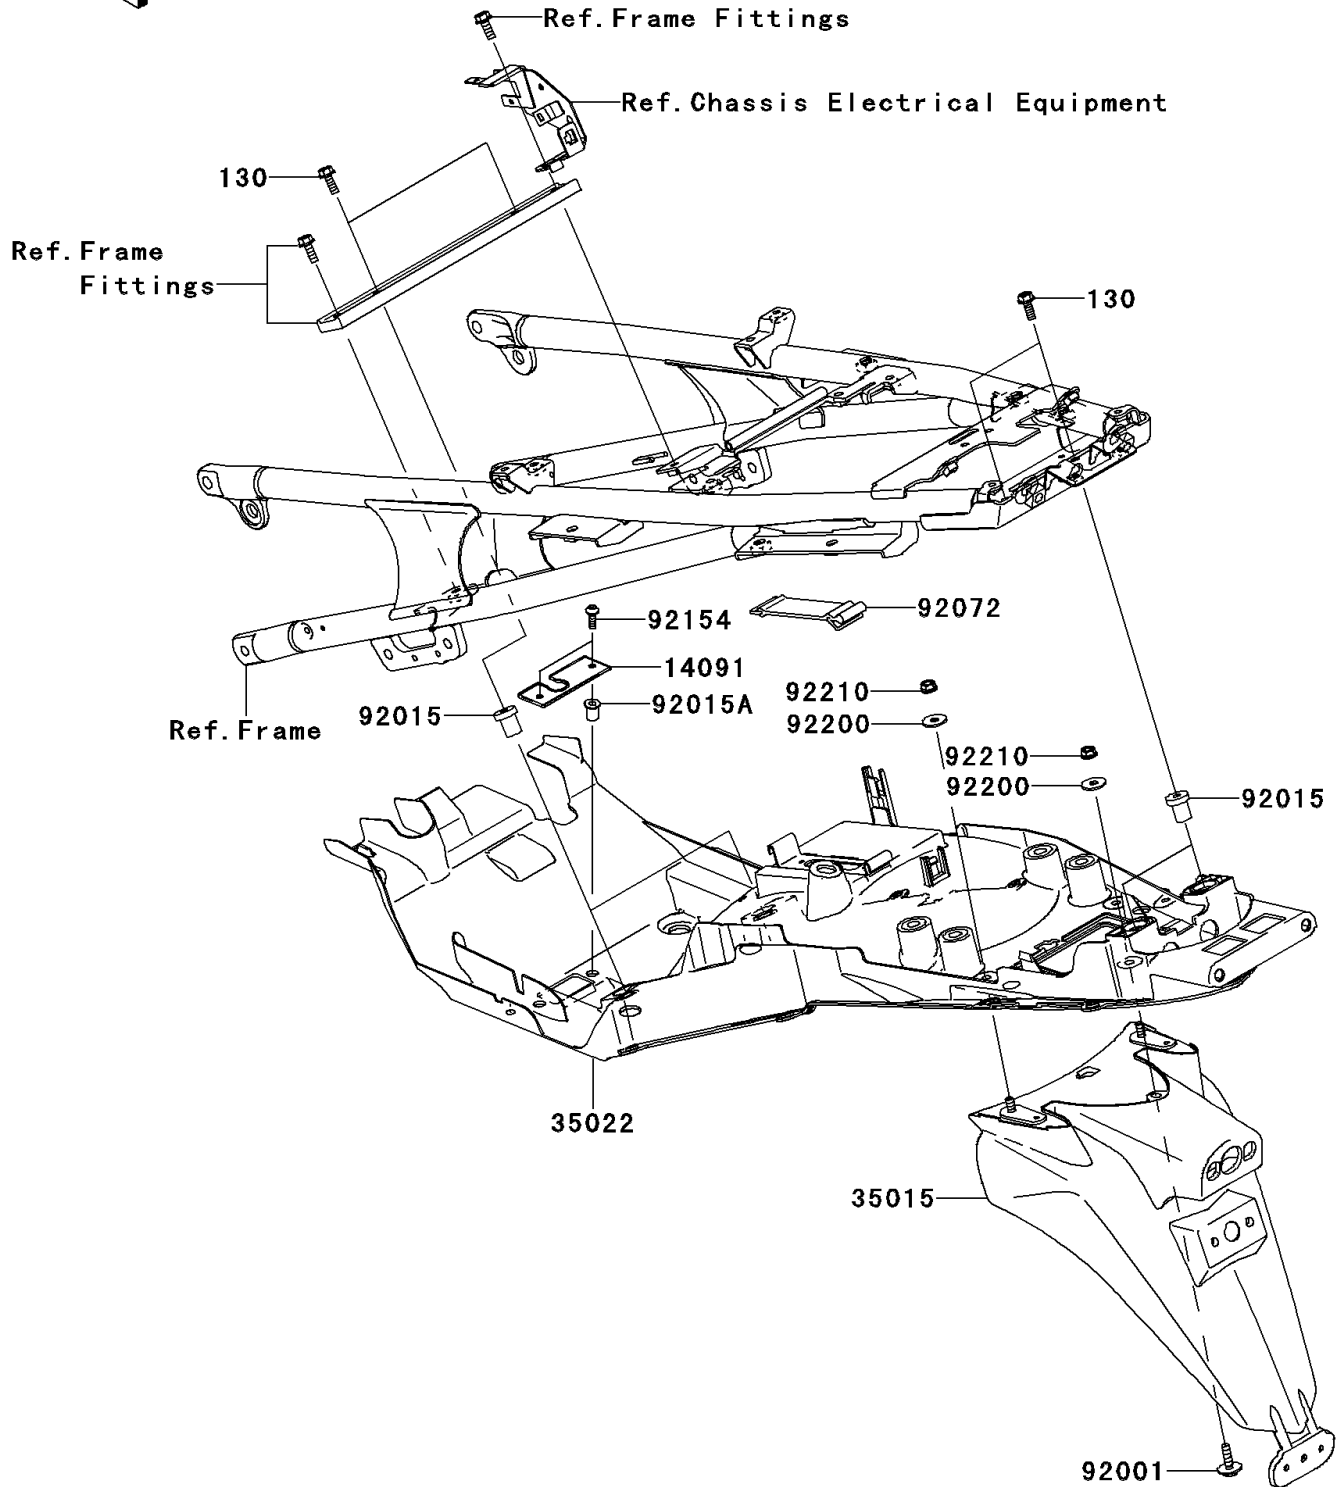

2008 Concours™ 14 PARTS DIAGRAM

Rear Fender(s)

F2172

2008 Concours™ 14 PARTS LIST

Rear Fender(s)

ITEM NAME	PART NUMBER	QUANTITY
BOLT-FLANGED,6X25 (Ref # 130)	130BA0625	1
COVER,REGULATOR HARNESS (Ref # 14091)	14091-0813	1
FLAP-COMP (Ref # 35015)	35015-0015	1
FENDER-COMP-REAR,FR (Ref # 35022)	35022-0048	1
BOLT,UPSET-WP,6X22 (Ref # 92001)	92001-1774	1
NUT,RUBBER,6MM (Ref # 92015)	92015-1692	1
NUT,WELL,5MM (Ref # 92015A)	92015-1757	1
BAND (Ref # 92072)	92072-1044	1
BOLT,SOCKET,5X16 (Ref # 92154)	92154-0209	1
WASHER,6.5X20X1.6 (Ref # 92200)	92200-0283	1
NUT,LOCK,FLANGED,6MM (Ref # 92210)	92210-0303	1