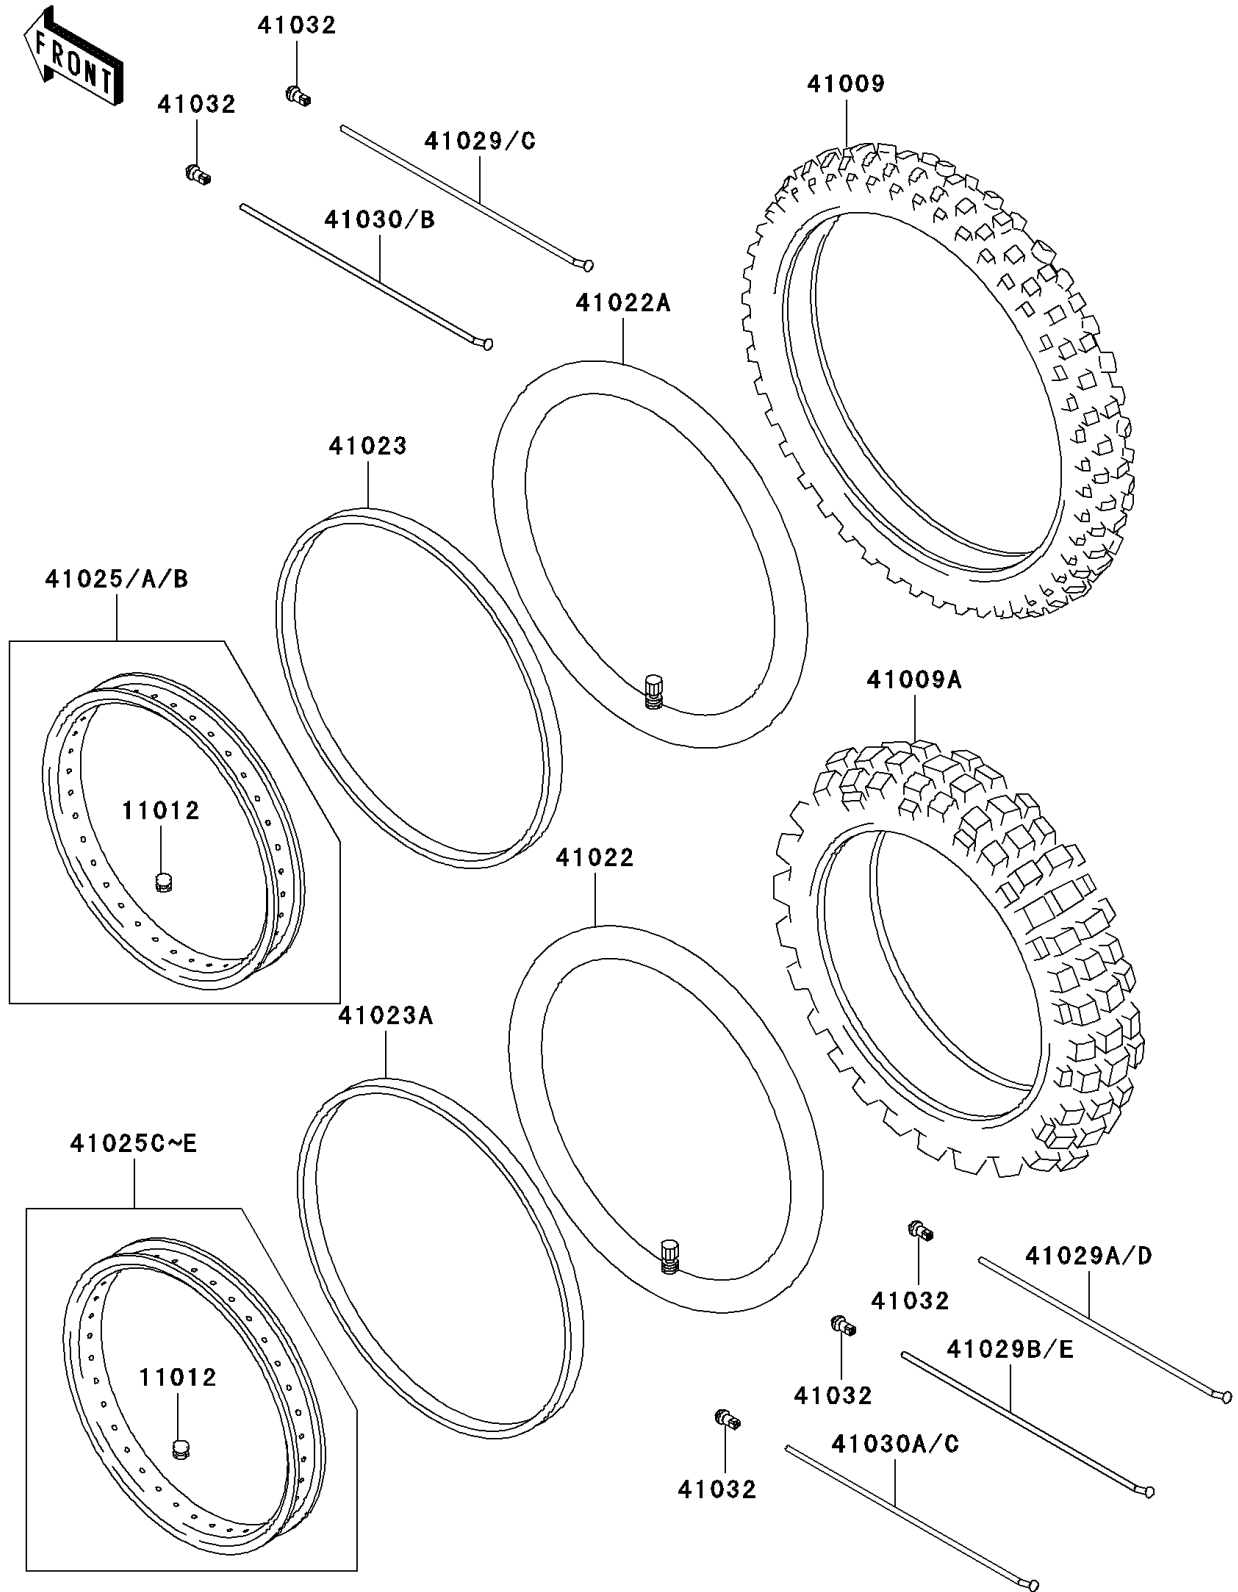

2000 Super Sherpa® PARTS DIAGRAM

Wheels/Tires

F2210

2000 Super Sherpa® PARTS LIST

Wheels/Tires

| ITEM NAME | PART NUMBER | QUANTITY |
|--|---------------|----------|
| CAP,BEAD STOPPER (Ref # 11012) | 11012-1670 | 1 |
| TIRE,FR,2.75-21 45P,TW301(BS) (Ref # 41009) | 41009-1194 | 1 |
| TIRE,RR,4.10-18 59P,TW302(BS) (Ref # 41009A) | 41009-1195 | 1 |
| TUBE-TIRE,4.10-18(BS) (Ref # 41022) | 41022-1145 | 1 |
| TUBE-TIRE,2.75/3.50-21(BS) (Ref # 41022A) | 41022-1178 | 1 |
| BAND-RIM,X-21(BS) (Ref # 41023) | 41023-1009 | 1 |
| BAND-RIM,4.10-18(BS) (Ref # 41023A) | 41023-1086 | 1 |
| RIM,FR,1.60X21,GOLD (Ref # 41025A) | 41025-1330-WB | 1 |
| RIM,RR,2.15X18,GOLD (Ref # 41025D) | 41025-1332-WB | 1 |
| SPOKE-INNER,FR,229MMX167D (Ref # 41029C) | 41029-1285 | 1 |
| SPOKE-INNER,RR,RH,190MMX162D (Ref # 41029D) | 41029-1286 | 1 |
| SPOKE-INNER,RR,LH,194MMX172D (Ref # 41029E) | 41029-1287 | 1 |
| SPOKE-OUTER,FR,227MMX167D (Ref # 41030B) | 41030-1158 | 1 |
| SPOKE-OUTER,RR,LH,192MMX172D (Ref # 41030C) | 41030-1159 | 1 |
| NIPPLE-SPOKE (Ref # 41032) | 41032-1073 | 1 |