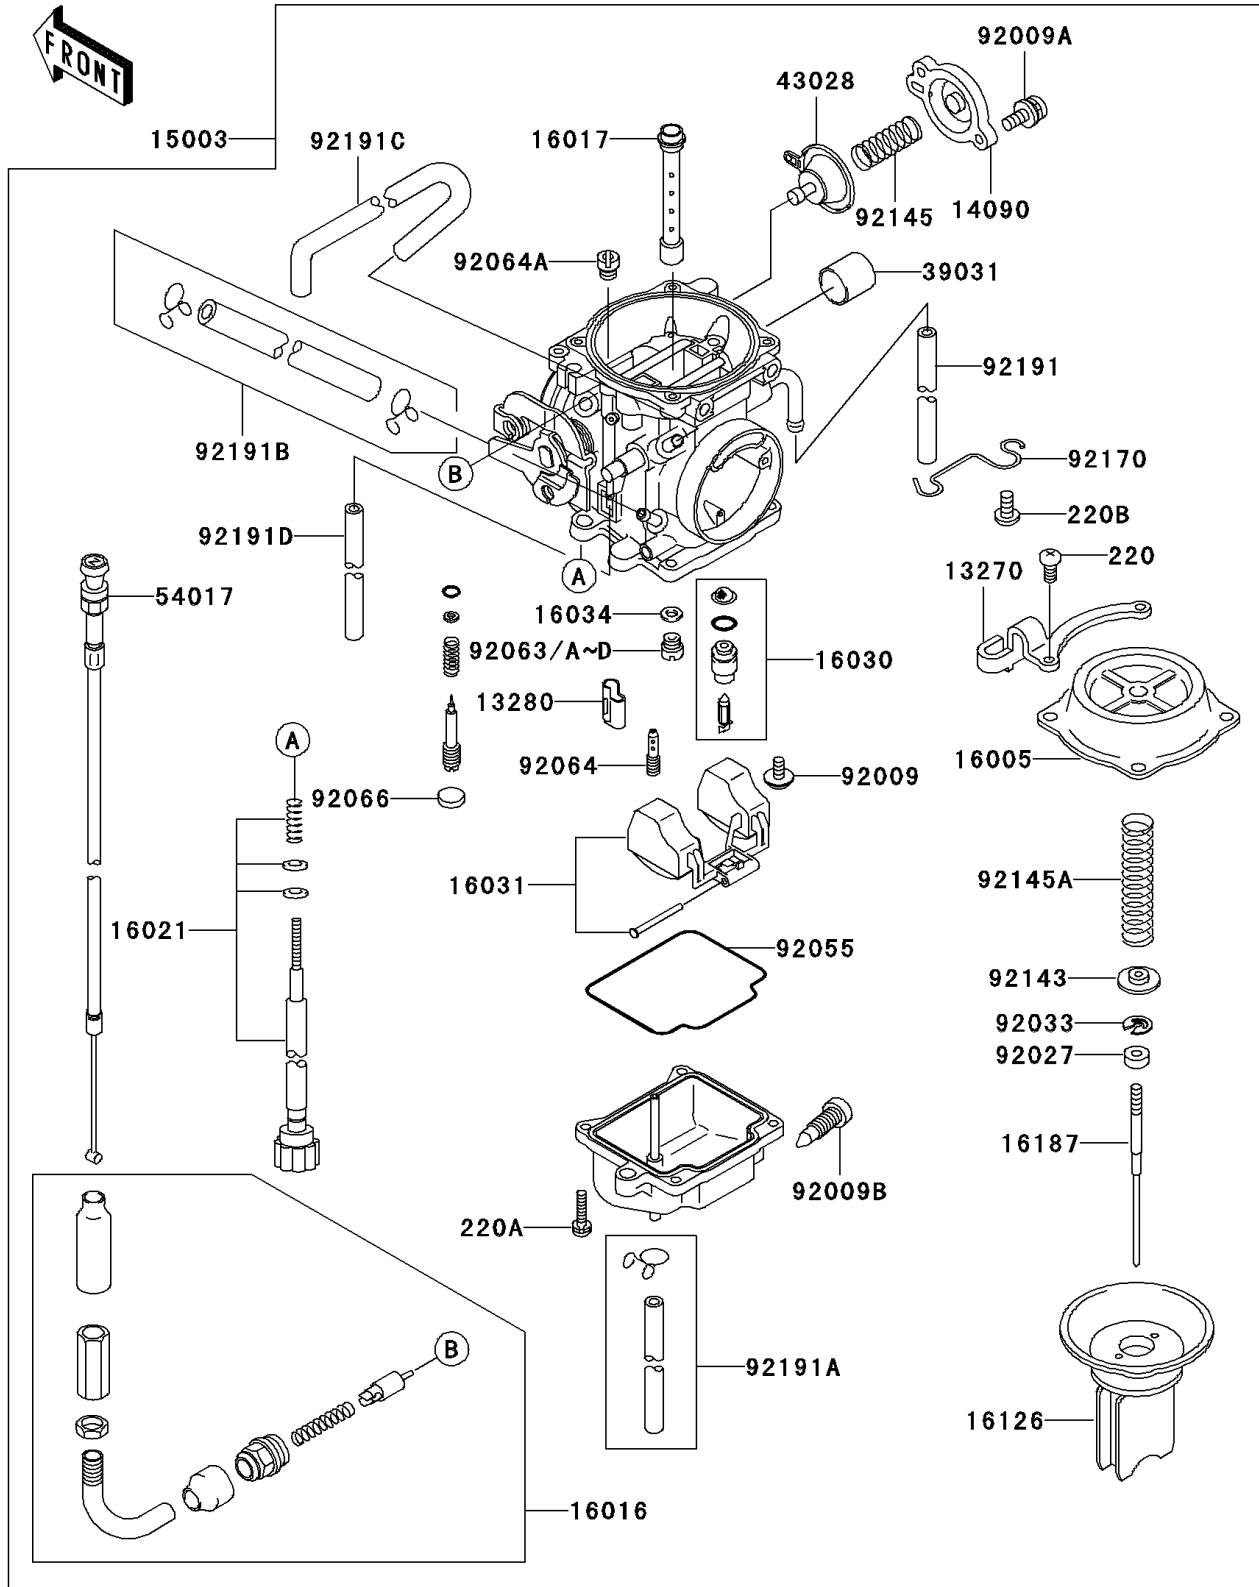

2000 Super Sherpa® PARTS DIAGRAM

Carburetor

E1611

2000 Super Sherpa® PARTS LIST

Carburetor

ITEM NAME	PART NUMBER	QUANTITY
PLATE,CHAMBER TOP (Ref # 13270)	13270-1907	1
HOLDER (Ref # 13280)	13280-1077	1
COVER,AIR CUT VALVE (Ref # 14090)	14090-1873	1
CARBURETOR-ASSY (Ref # 15003)	15003-1641	1
TOP-CHAMBER,MIXING (Ref # 16005)	16005-1080	1
PLUNGER,STARTER (Ref # 16016)	16016-1111	1
JET-NEEDLE,P-3M (Ref # 16017)	16017-1410	1
SCREW-THROTTLE STOP (Ref # 16021)	16021-1215	1
VALVE-FLOAT (Ref # 16030)	16030-1085	1
FLOAT (Ref # 16031)	16031-1091	1
WASHER,MAIN JET (Ref # 16034)	16034-001	1
VALVE,VACUUM (Ref # 16126)	16126-1347	1
NEEDLE-JET,4C16 (Ref # 16187)	16187-1124	1
CAP-END,CARBURETOR (Ref # 39031)	39031-1007	1
DIAPHRAGM,COASTING RICHER (Ref # 43028)	43028-1026	1
CABLE-STARTER (Ref # 54017)	54017-1196	1
SCREW (Ref # 92009)	92009-1810	1
SCREW (Ref # 92009A)	92009-1811	1
SCREW,DRAIN (Ref # 92009B)	92009-1812	1
COLLAR,THROTTLE VALVE (Ref # 92027)	92027-1103	1
RING-SNAP (Ref # 92033)	92033-1290	1
RING-O,FLOAT CHAMBER (Ref # 92055)	92055-1575	1
JET-MAIN,#A127.5 (Ref # 92063)	92063-1100	1
JET-MAIN,#A122.5 (Ref # 92063A)	92063-1101	1
JET-MAIN,#A125 (Ref # 92063B)	92063-1102	1
JET-MAIN,#A130 (Ref # 92063C)	92063-1103	1
JET-MAIN,#A132.5 (Ref # 92063D)	92063-1104	1
JET-PILOT,#A17.5 (Ref # 92064)	92064-1183	1
JET-PILOT,#90 (Ref # 92064A)	92064-1205	1

2000 Super Sherpa® PARTS LIST

Carburetor

ITEM NAME	PART NUMBER	QUANTITY
PLUG,PILOT AIR SCREW (Ref # 92066)	92066-1501	1
COLLAR (Ref # 92143)	92143-1986	1
SPRING,AIR CUT VALVE (Ref # 92145)	92145-1103	1
SPRING,VACUUM VALVE (Ref # 92145A)	92145-1104	1
CLAMP (Ref # 92170)	92170-1816	1
TUBE,5X8X400 (Ref # 92191)	92191-1199	1
TUBE,3X7X350 (Ref # 92191A)	92191-1200	1
SCREW-PAN-CROS (Ref # 220)	220D0410	1
SCREW-PAN-CROSS (Ref # 220A)	220D0412	1
SCREW-PAN-CROS (Ref # 220B)	220D0510	1
TUBE,5.3X10.5X175 (Ref # 92191B)	92191-1201	1
TUBE,L=290 (Ref # 92191C)	92191-1202	1
TUBE,3X5X350 (Ref # 92191D)	92191-1203	1