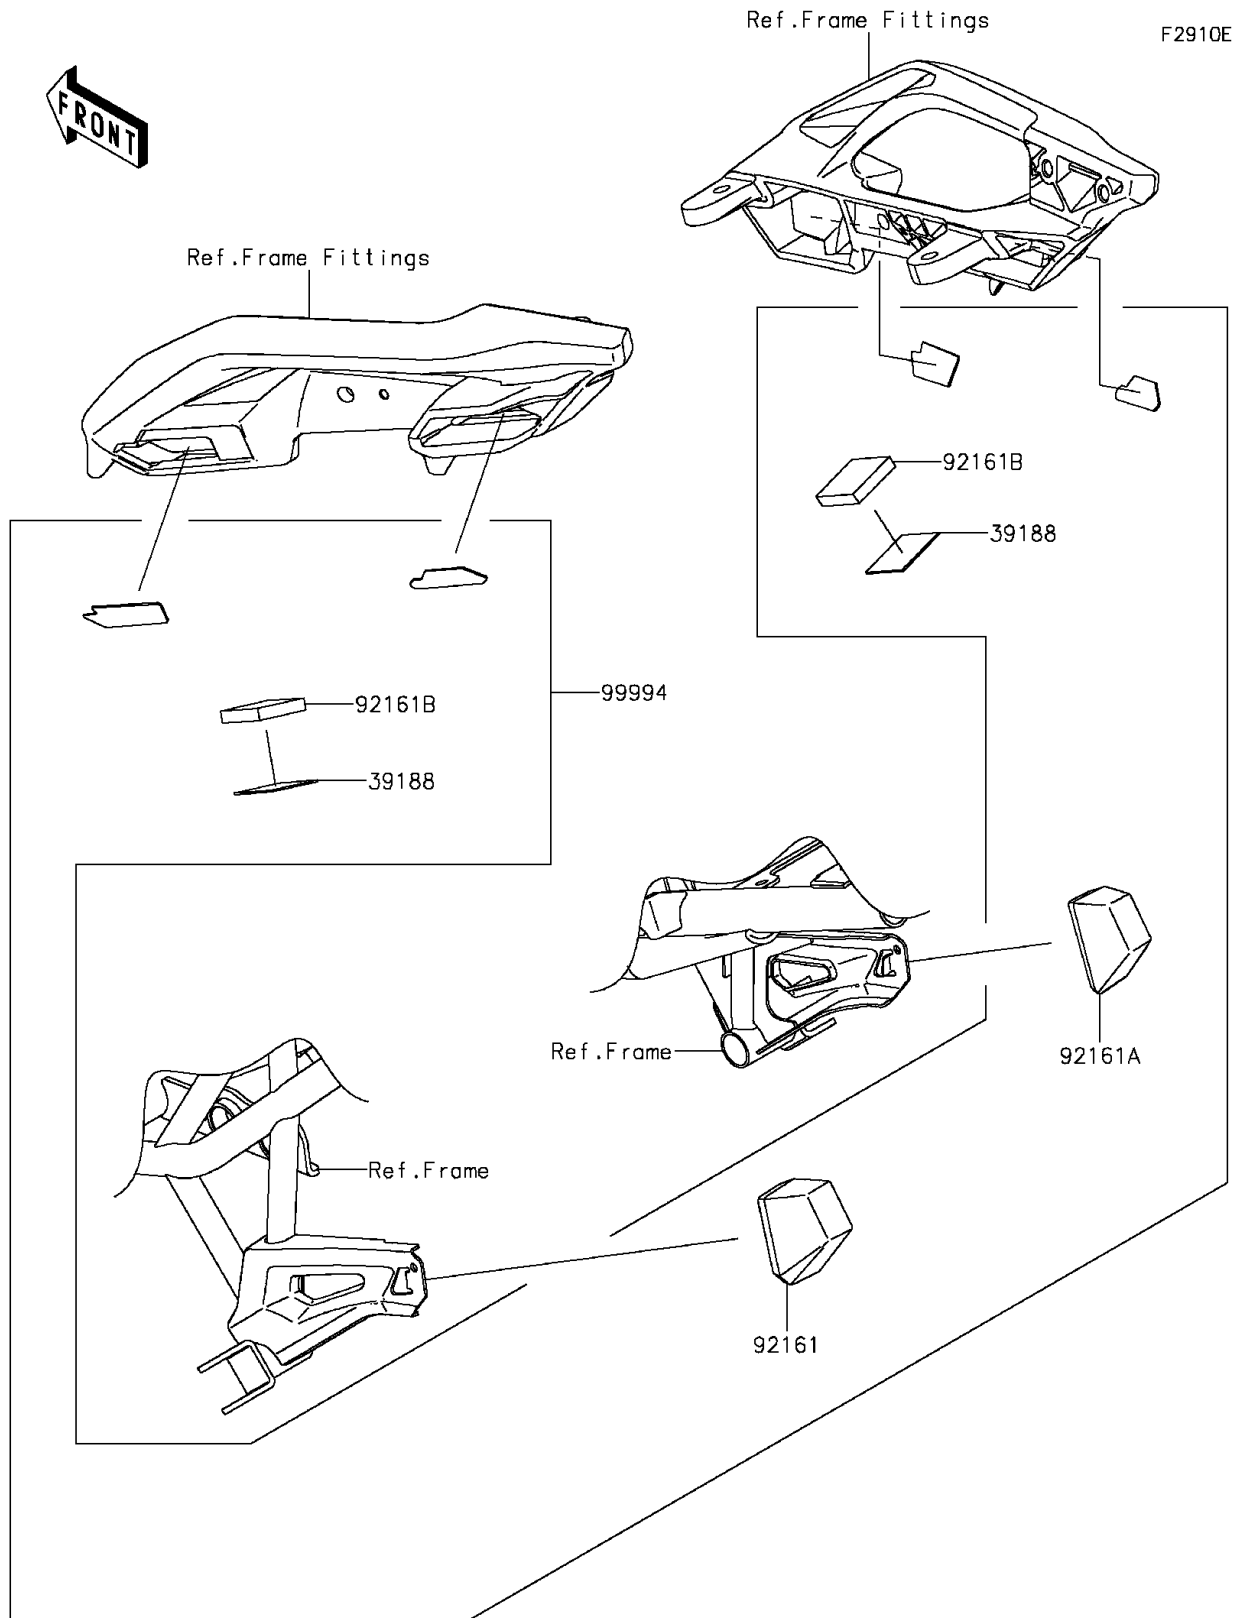

2017 PARTS DIAGRAM

Bag Fitting Kit

2017 PARTS LIST

Bag Fitting Kit

ITEM NAME	PART NUMBER	QUANTITY
TAPE,34X34 (Ref # 39188)	39188-0561	1
DAMPER,PANNIER,LH (Ref # 92161)	92161-1550	1
DAMPER,PANNIER,RH (Ref # 92161A)	92161-1551	1
DAMPER,34X34X7 (Ref # 92161B)	92161-1795	1
KIT-ACCESSORY,BAG FITTING KIT (Ref # 99994)	99994-0537	1