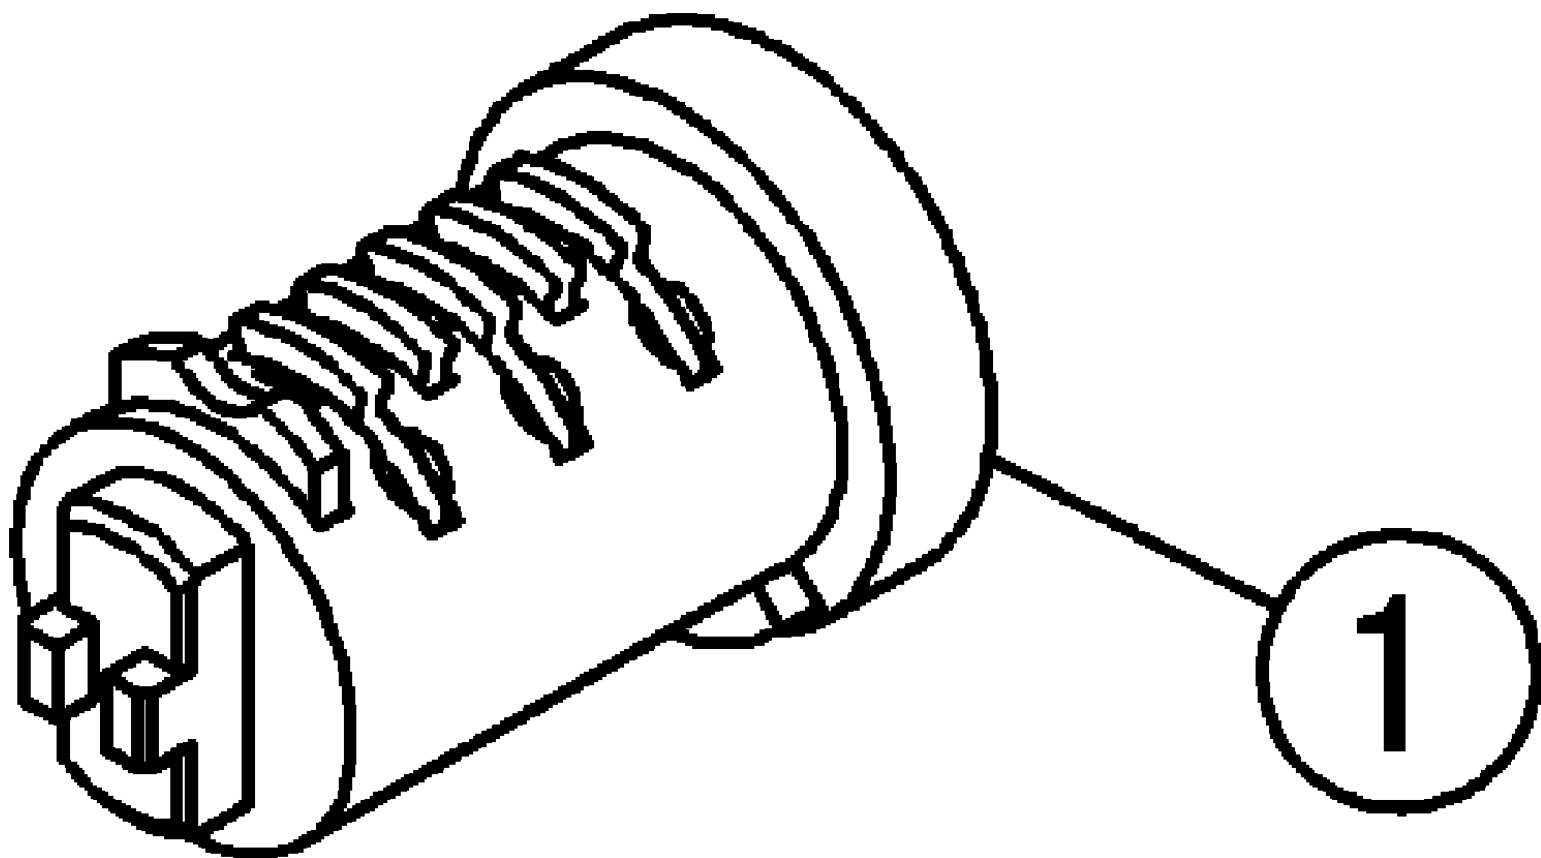

2017 PARTS DIAGRAM

Rotor Kit (Lock)

2017 PARTS LIST

Rotor Kit (Lock)

ITEM NAME	PART NUMBER	QUANTITY
ROTOR KIT (LOCK) (Ref # 1)	99994-0407	1