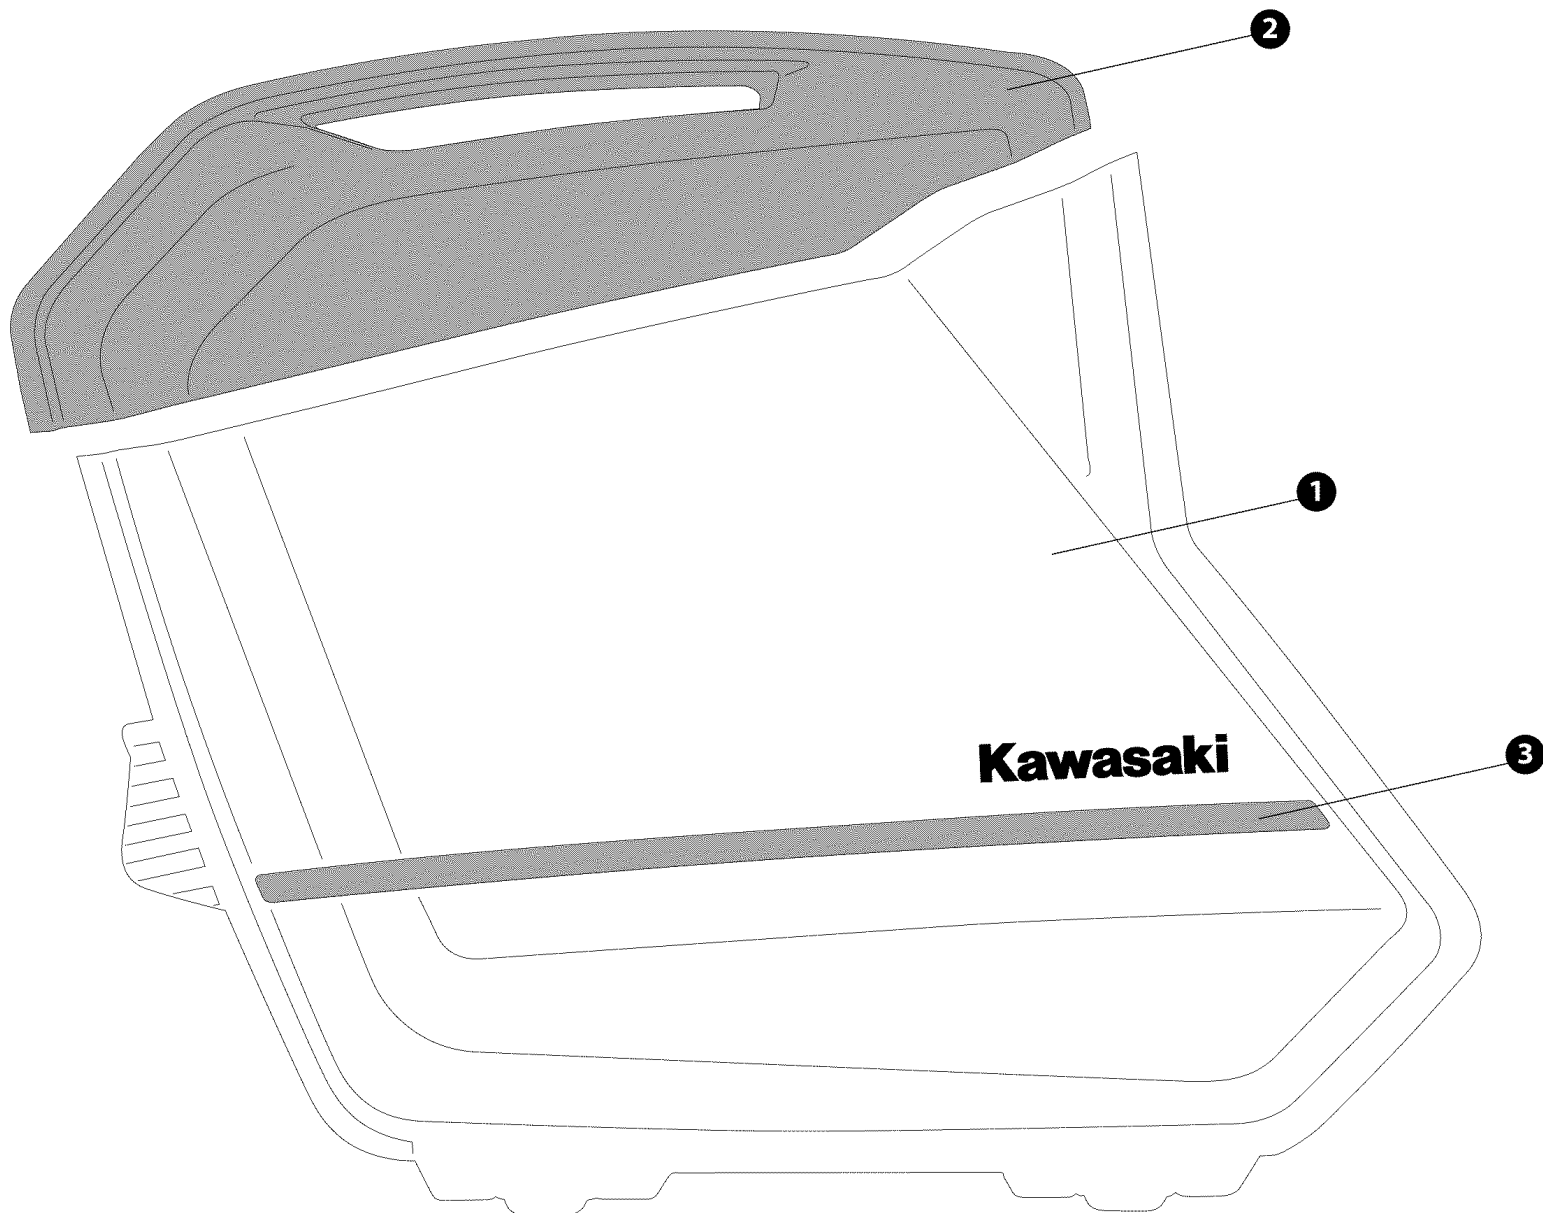

2017 PARTS DIAGRAM

Saddlebags/Color Panels/Color Trim

2017 PARTS LIST

Saddlebags/Color Panels/Color Trim

ITEM NAME	PART NUMBER	QUANTITY
SADDLEBAG SET (Ref # 1)	99994-0568	1
COLOR PANEL SET - METALLIC CARBON G (Ref # 2)	99994-0422-51A	1
COLOR PANEL SET - METALLIC RAW TITA (Ref # 2a)	99994-0422-725	1
TRIM SET - METALLIC CARBON GRAY (Ref # 3)	99994-0423-51A	1
TRIM SET - METALLIC RAW TITANIUM (Ref # 3a)	99994-0423-725	1