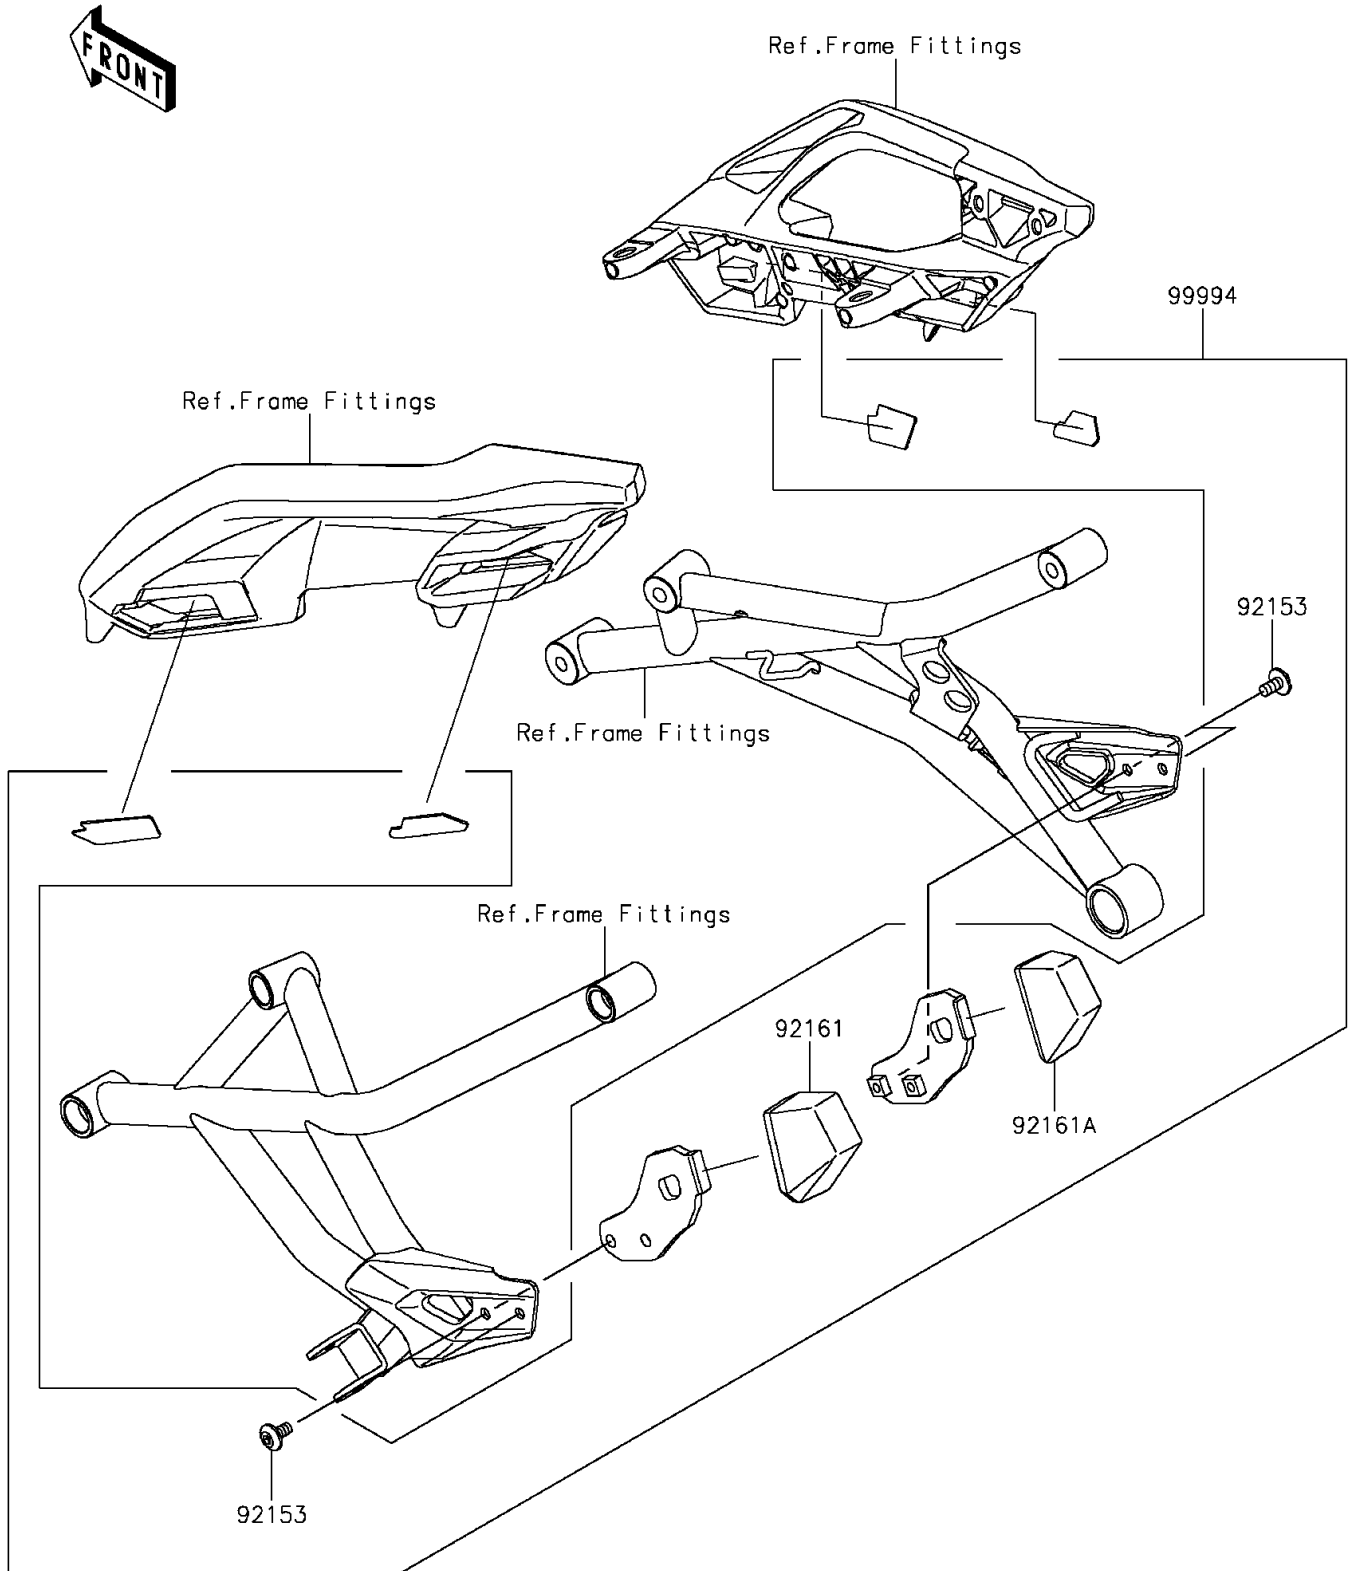

2017 PARTS DIAGRAM

Bag Fitting Kit

F2910E

2017 PARTS LIST

Bag Fitting Kit

ITEM NAME	PART NUMBER	QUANTITY
BOLT,SOCKET,6X12 (Ref # 92153)	92153-1948	1
DAMPER,PANNIER,LH (Ref # 92161)	92161-1550	1
DAMPER,PANNIER,RH (Ref # 92161A)	92161-1551	1
KIT-ACCESSORY,BAG FITTING KIT (Ref # 99994)	99994-0530	1