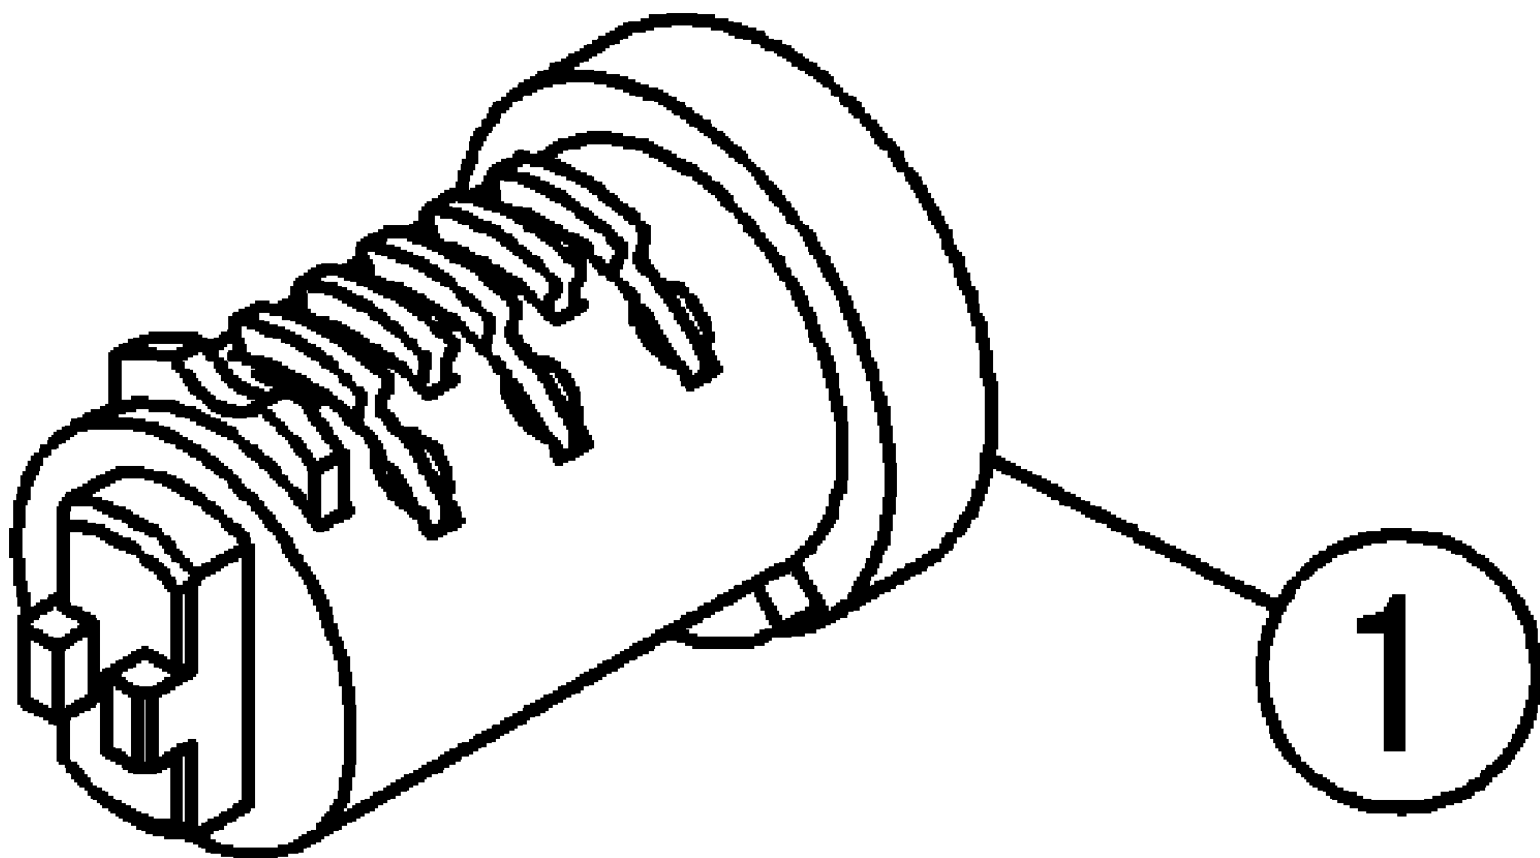

2017 PARTS DIAGRAM

Rotor Kit (Lock)

2017 PARTS LIST

Rotor Kit (Lock)

ITEM NAME	PART NUMBER	QUANTITY
ROTOR KIT (LOCK) (Ref # 1)	99994-0407	1