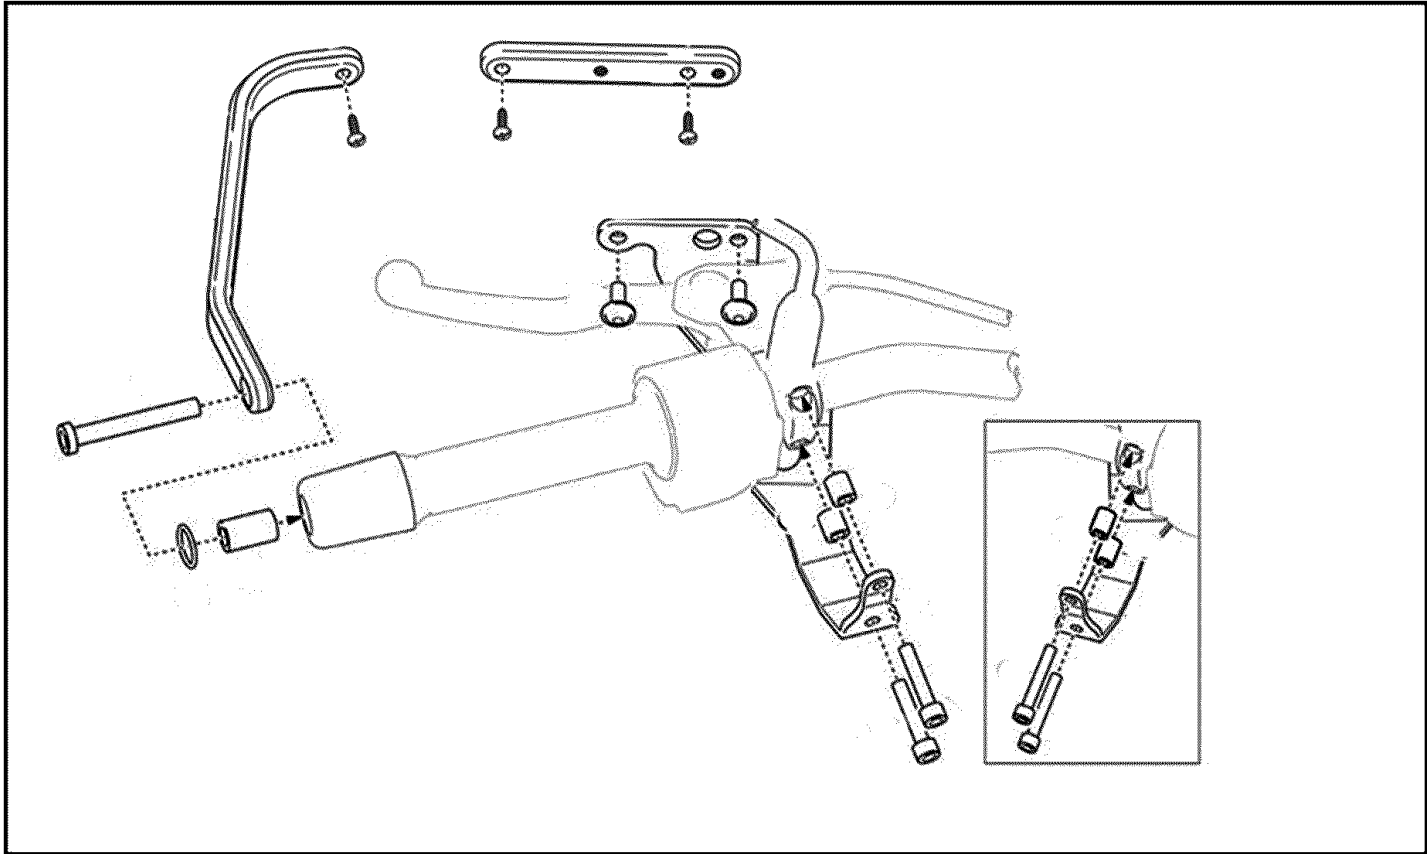

2017 PARTS DIAGRAM

Hand Gaurds

2017 PARTS LIST

Hand Gaurds

ITEM NAME	PART NUMBER	QUANTITY
HAND GUARD BRACKET ASSY (Ref # 1)	99994-0484	1
HAND GUARD SHELL SET (Ref # 2)	217HGS0008B	1