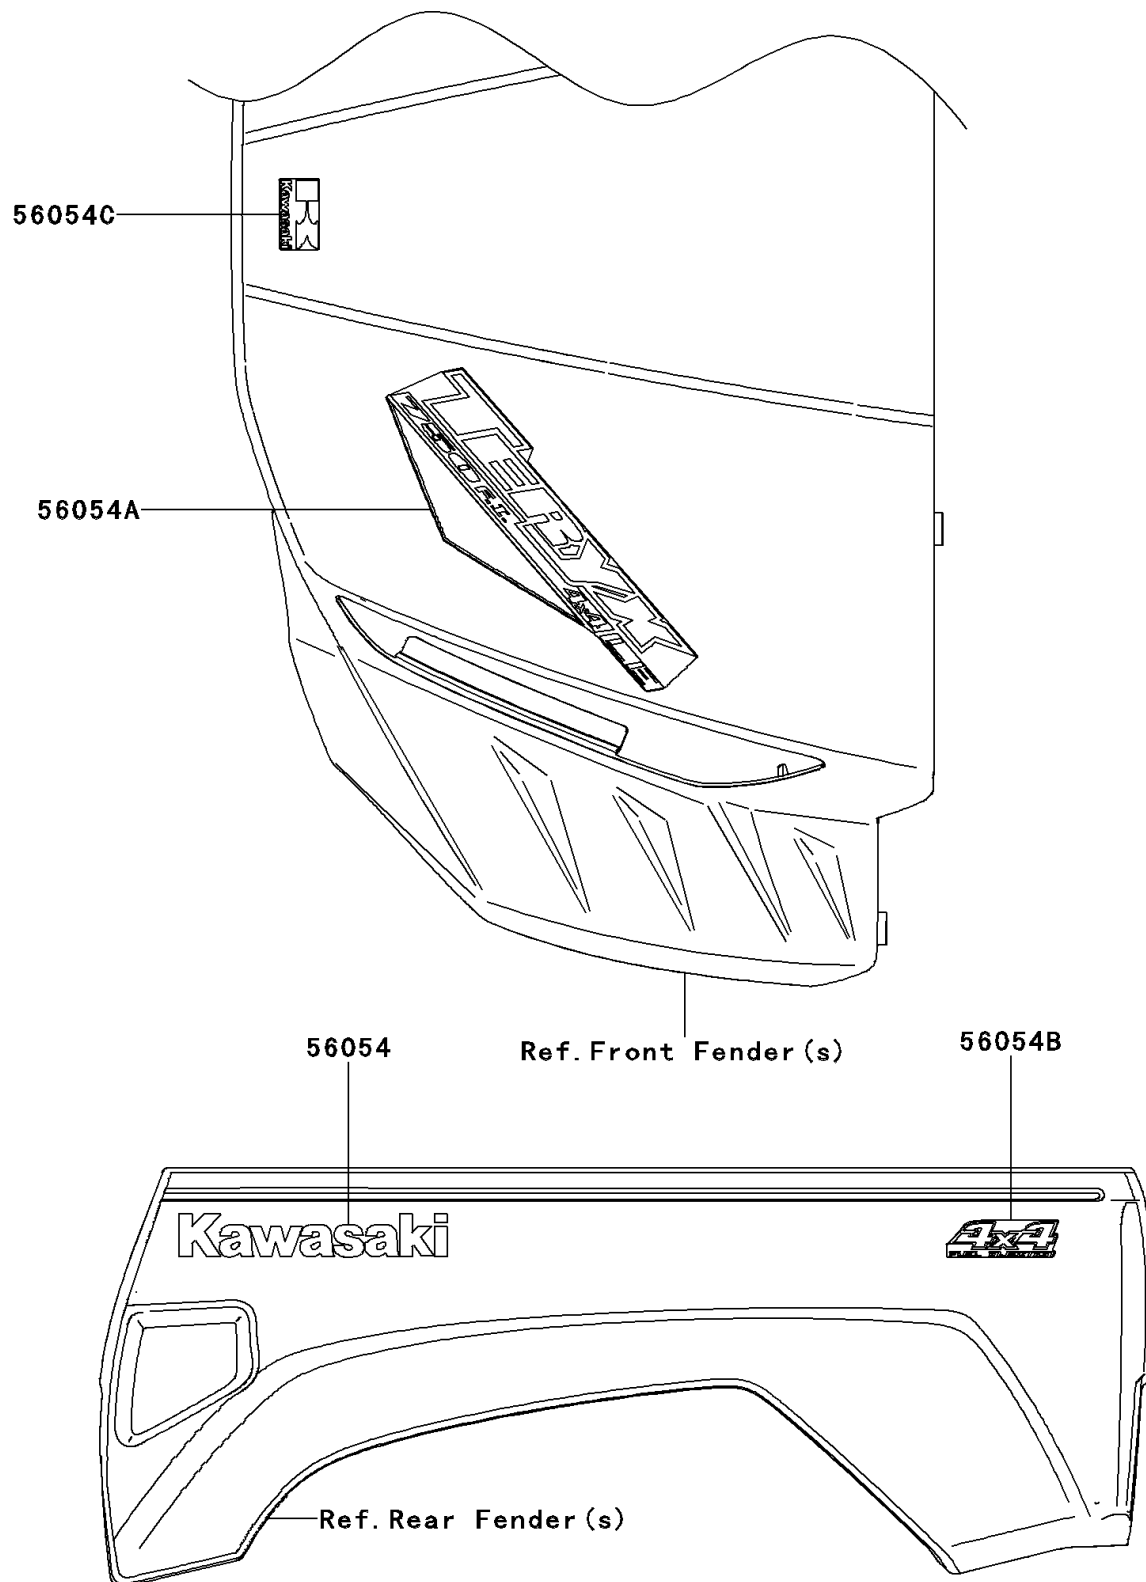

2013 Teryx® 750 FI 4x4 LE PARTS DIAGRAM

Decals

F2861

2013 Teryx® 750 FI 4x4 LE PARTS LIST

Decals

ITEM NAME	PART NUMBER	QUANTITY
MARK,RR FENDER,KAWASAKI (Ref # 56054)	56054-0100	1
MARK,FR FENDER,TERYX (Ref # 56054A)	56054-0785	1
MARK,RR FENDER,4X4 (Ref # 56054B)	56054-0786	1
MARK,FR FENDER,KAWASAKI (Ref # 56054C)	56054-0804	1