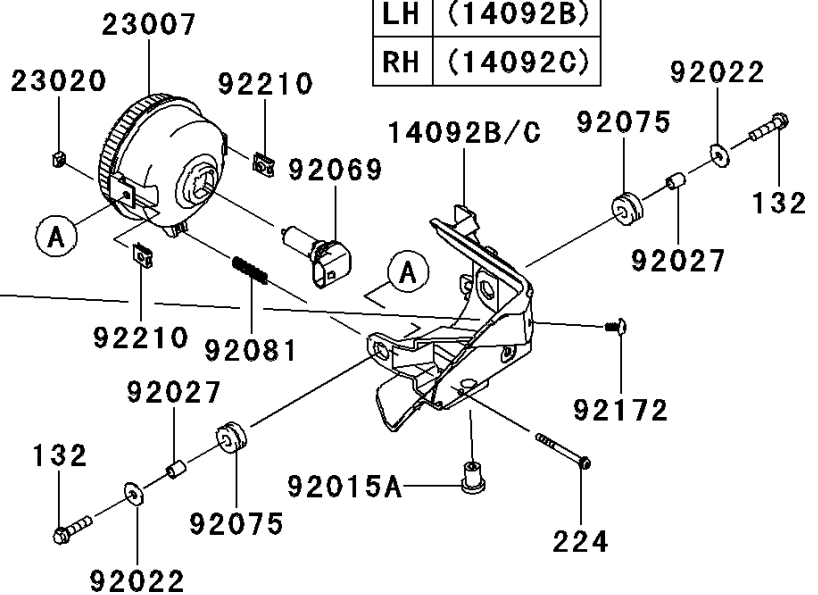

2013 Teryx® 750 FI 4x4 LE PARTS DIAGRAM

Headlight(s)

F2710

LH	(14092)
RH	(14092A)

2013 Teryx® 750 FI 4x4 LE PARTS LIST

Headlight(s)

ITEM NAME	PART NUMBER	QUANTITY
BOLT-FLANGED-SMALL,6X25 (Ref # 132)	132BA0625	1
SCREW-PAN-WP-CROS,4X45 (Ref # 224)	224AA0445	1
COVER,HEAD LAMP,FR,LH (Ref # 14092)	14092-0054	1
COVER,HEAD LAMP,FR,RH (Ref # 14092A)	14092-0055	1
COVER,HEAD LAMP,RR,LH (Ref # 14092B)	14092-0056	1
COVER,HEAD LAMP,RR,RH (Ref # 14092C)	14092-0057	1
LENS-COMP,HEAD LAMP (Ref # 23007)	23007-0096	1
NUT,4MM,FOCUS ADJUST (Ref # 23020)	23020-018	1
NUT,5MM (Ref # 92015)	92015-1627	1
NUT,RUBBER,6MM (Ref # 92015A)	92015-1692	1
WASHER,6.5X20X1.6 (Ref # 92022)	92022-125	1
COLLAR,6.8X10X12 (Ref # 92027)	92027-162	1
BULB,12V 35/35W (Ref # 92069)	92069-0019	1
DAMPER (Ref # 92075)	92075-1690	1
SPRING,FOCUS ADJUST (Ref # 92081)	92081-1896	1
COLLAR (Ref # 92143)	92143-1087	1
SCREW,TAPPING,5X10 (Ref # 92172)	92172-0262	1
SCREW,5X16 (Ref # 92172A)	92172-0322	1
CLAMP (Ref # 92173)	92173-0104	1
NUT (Ref # 92210)	92210-1125	1