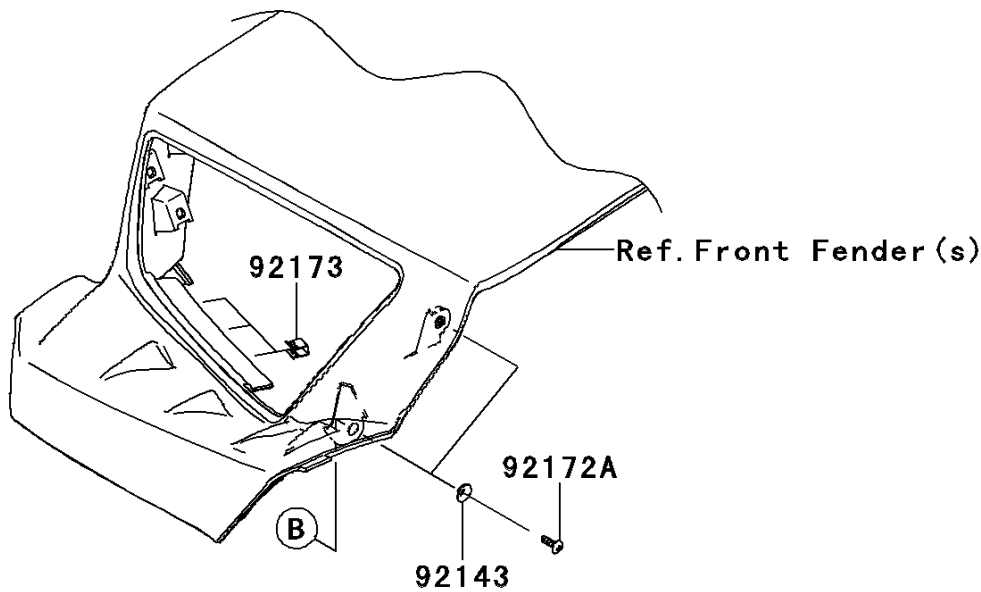

2013 Teryx® 750 FI 4x4 LE PARTS DIAGRAM

Headlight(s)

F2710

LH	(14092)
RH	(14092A)

2013 Teryx® 750 FI 4x4 LE PARTS LIST

Headlight(s)

ITEM NAME	PART NUMBER	QUANTITY
BOLT-FLANGED-SMALL,6X25 (Ref # 132)	132BA0625	1
SCREW-PAN-WP-CROS,4X45 (Ref # 224)	224AA0445	1
COVER,HEAD LAMP,FR,LH (Ref # 14092)	14092-0054	1
COVER,HEAD LAMP,FR,RH (Ref # 14092A)	14092-0055	1
COVER,HEAD LAMP,RR,LH (Ref # 14092B)	14092-0056	1
COVER,HEAD LAMP,RR,RH (Ref # 14092C)	14092-0057	1
LENS-COMP,HEAD LAMP (Ref # 23007)	23007-0096	1
NUT,4MM,FOCUS ADJUST (Ref # 23020)	23020-018	1
NUT,5MM (Ref # 92015)	92015-1627	1
NUT,RUBBER,6MM (Ref # 92015A)	92015-1692	1
WASHER,6.5X20X1.6 (Ref # 92022)	92022-125	1
COLLAR,6.8X10X12 (Ref # 92027)	92027-162	1
BULB,12V 35/35W (Ref # 92069)	92069-0019	1
DAMPER (Ref # 92075)	92075-1690	1
SPRING,FOCUS ADJUST (Ref # 92081)	92081-1896	1
COLLAR (Ref # 92143)	92143-1087	1
SCREW,TAPPING,5X10 (Ref # 92172)	92172-0262	1
SCREW,5X16 (Ref # 92172A)	92172-0322	1
CLAMP (Ref # 92173)	92173-0104	1
NUT (Ref # 92210)	92210-1125	1