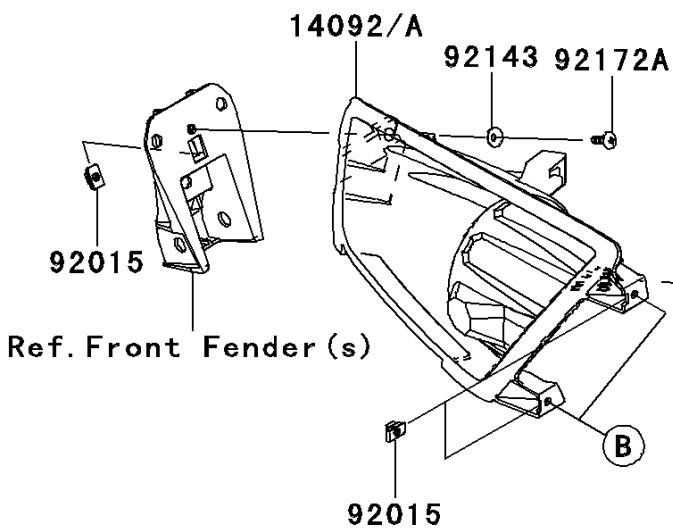

2013 Teryx® 750 FI 4x4 LE PARTS DIAGRAM

Headlight(s)

F2710

LH	(14092)
RH	(14092A)

2013 Teryx® 750 FI 4x4 LE PARTS LIST

Headlight(s)

ITEM NAME	PART NUMBER	QUANTITY
BOLT-FLANGED-SMALL,6X25 (Ref # 132)	132BA0625	1
SCREW-PAN-WP-CROS,4X45 (Ref # 224)	224AA0445	1
COVER,HEAD LAMP,FR,LH (Ref # 14092)	14092-0054	1
COVER,HEAD LAMP,FR,RH (Ref # 14092A)	14092-0055	1
COVER,HEAD LAMP,RR,LH (Ref # 14092B)	14092-0056	1
COVER,HEAD LAMP,RR,RH (Ref # 14092C)	14092-0057	1
LENS-COMP,HEAD LAMP (Ref # 23007)	23007-0096	1
NUT,4MM,FOCUS ADJUST (Ref # 23020)	23020-018	1
NUT,5MM (Ref # 92015)	92015-1627	1
NUT,RUBBER,6MM (Ref # 92015A)	92015-1692	1
WASHER,6.5X20X1.6 (Ref # 92022)	92022-125	1
COLLAR,6.8X10X12 (Ref # 92027)	92027-162	1
BULB,12V 35/35W (Ref # 92069)	92069-0019	1
DAMPER (Ref # 92075)	92075-1690	1
SPRING,FOCUS ADJUST (Ref # 92081)	92081-1896	1
COLLAR (Ref # 92143)	92143-1087	1
SCREW,TAPPING,5X10 (Ref # 92172)	92172-0262	1
SCREW,5X16 (Ref # 92172A)	92172-0322	1
CLAMP (Ref # 92173)	92173-0104	1
NUT (Ref # 92210)	92210-1125	1