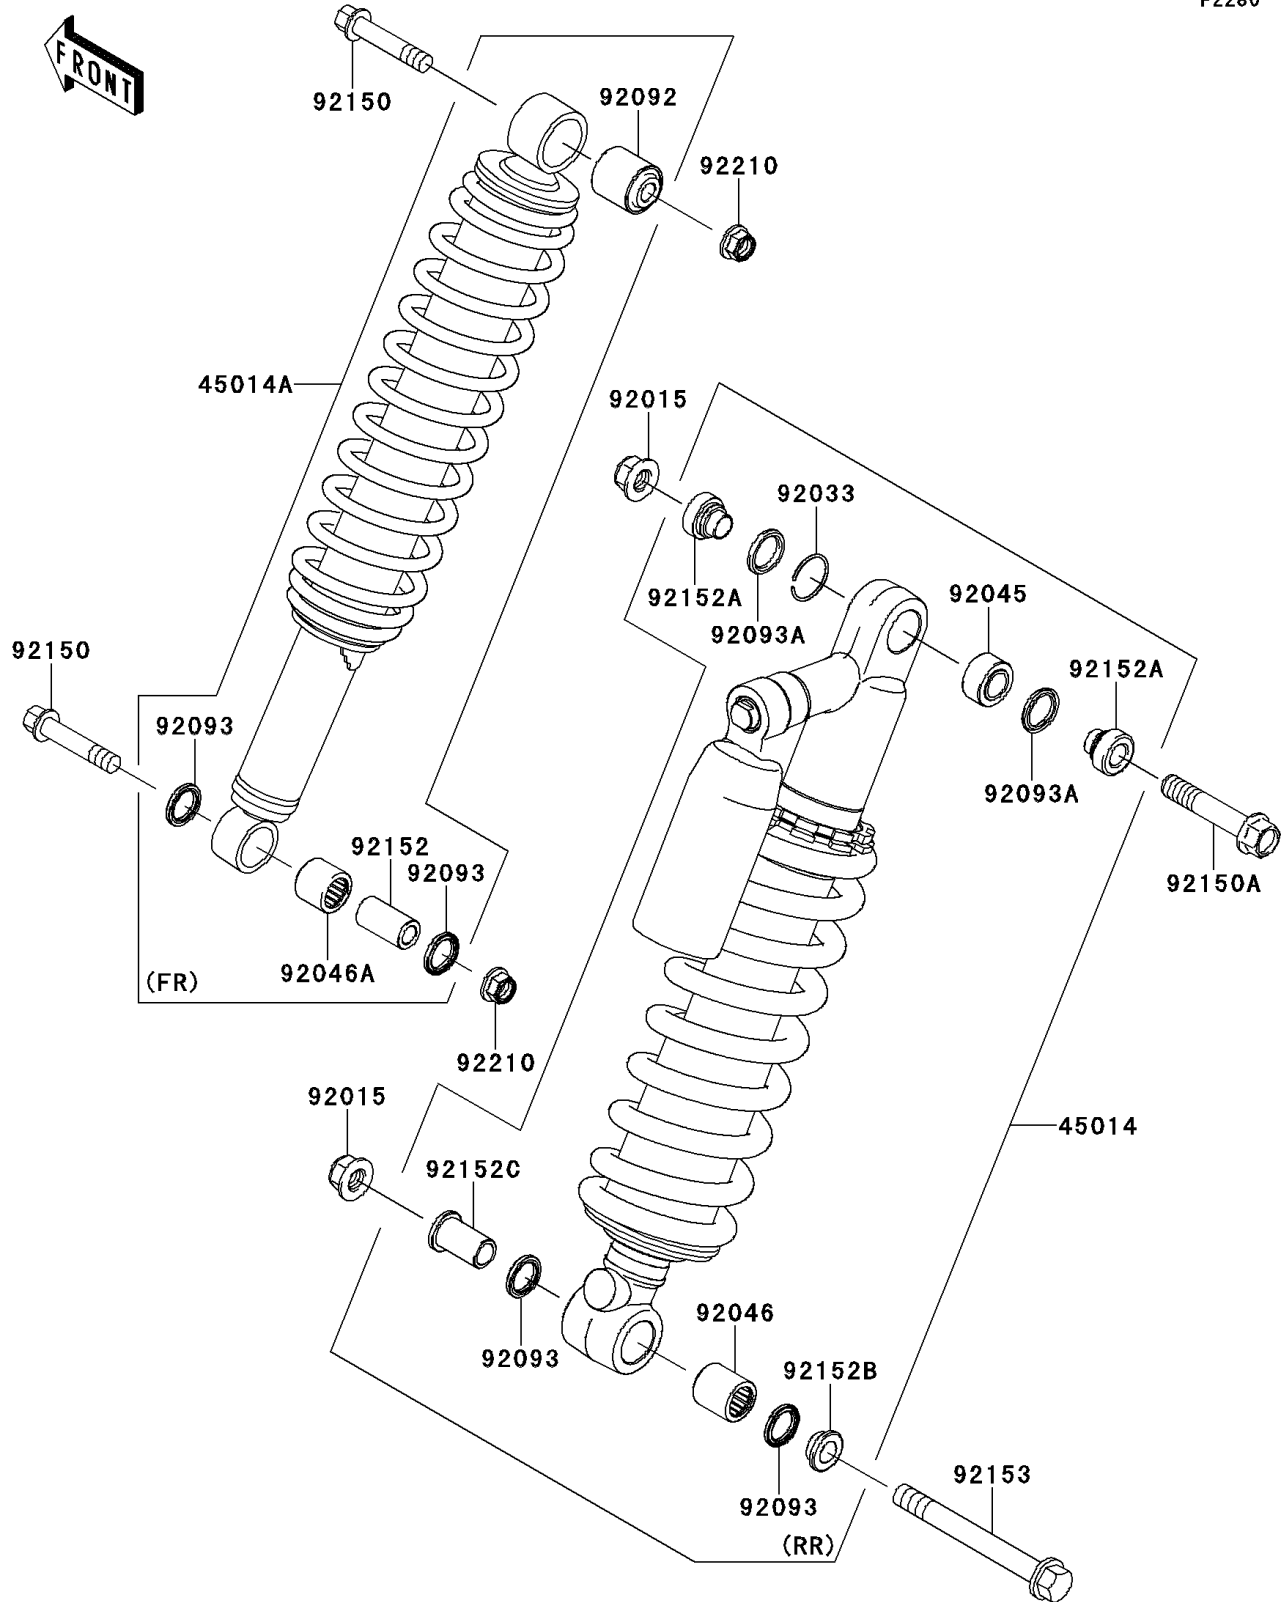

## 2013 Teryx® 750 FI 4x4 LE PARTS DIAGRAM

Shock Absorber(s)

F2280

## 2013 Teryx® 750 FI 4x4 LE PARTS LIST

Shock Absorber(s)

ITEM NAME	PART NUMBER	QUANTITY
SHOCKABSORBER,RR,BLACK (Ref # 45014)	45014-0262-17D	1
SHOCKABSORBER,FR,BLACK (Ref # 45014A)	45014-0363-17D	1
NUT,LOCK,FLANGED,12MM (Ref # 92015)	92015-1433	1
RING-SNAP (Ref # 92033)	92033-0054	1
BEARING-BALL (Ref # 92045)	92045-0120	1
BEARING-NEEDLE (Ref # 92046)	92046-0031	1
BEARING-NEEDLE (Ref # 92046A)	92046-0032	1
BUSHING-RUBBER (Ref # 92092)	92092-0014	1
SEAL (Ref # 92093)	92093-0124	1
SEAL (Ref # 92093A)	92093-0125	1
BOLT,FLANGED,10X50 (Ref # 92150)	92150-1125	1
BOLT,FLANGED,12X63 (Ref # 92150A)	92150-1258	1
COLLAR (Ref # 92152)	92152-0635	1
COLLAR (Ref # 92152A)	92152-0637	1
COLLAR (Ref # 92152B)	92152-0681	1
COLLAR (Ref # 92152C)	92152-0682	1
BOLT,FRANGED,12X108 (Ref # 92153)	92153-1741	1
NUT,LOCK,FLANGED,10MM (Ref # 92210)	92210-1080	1