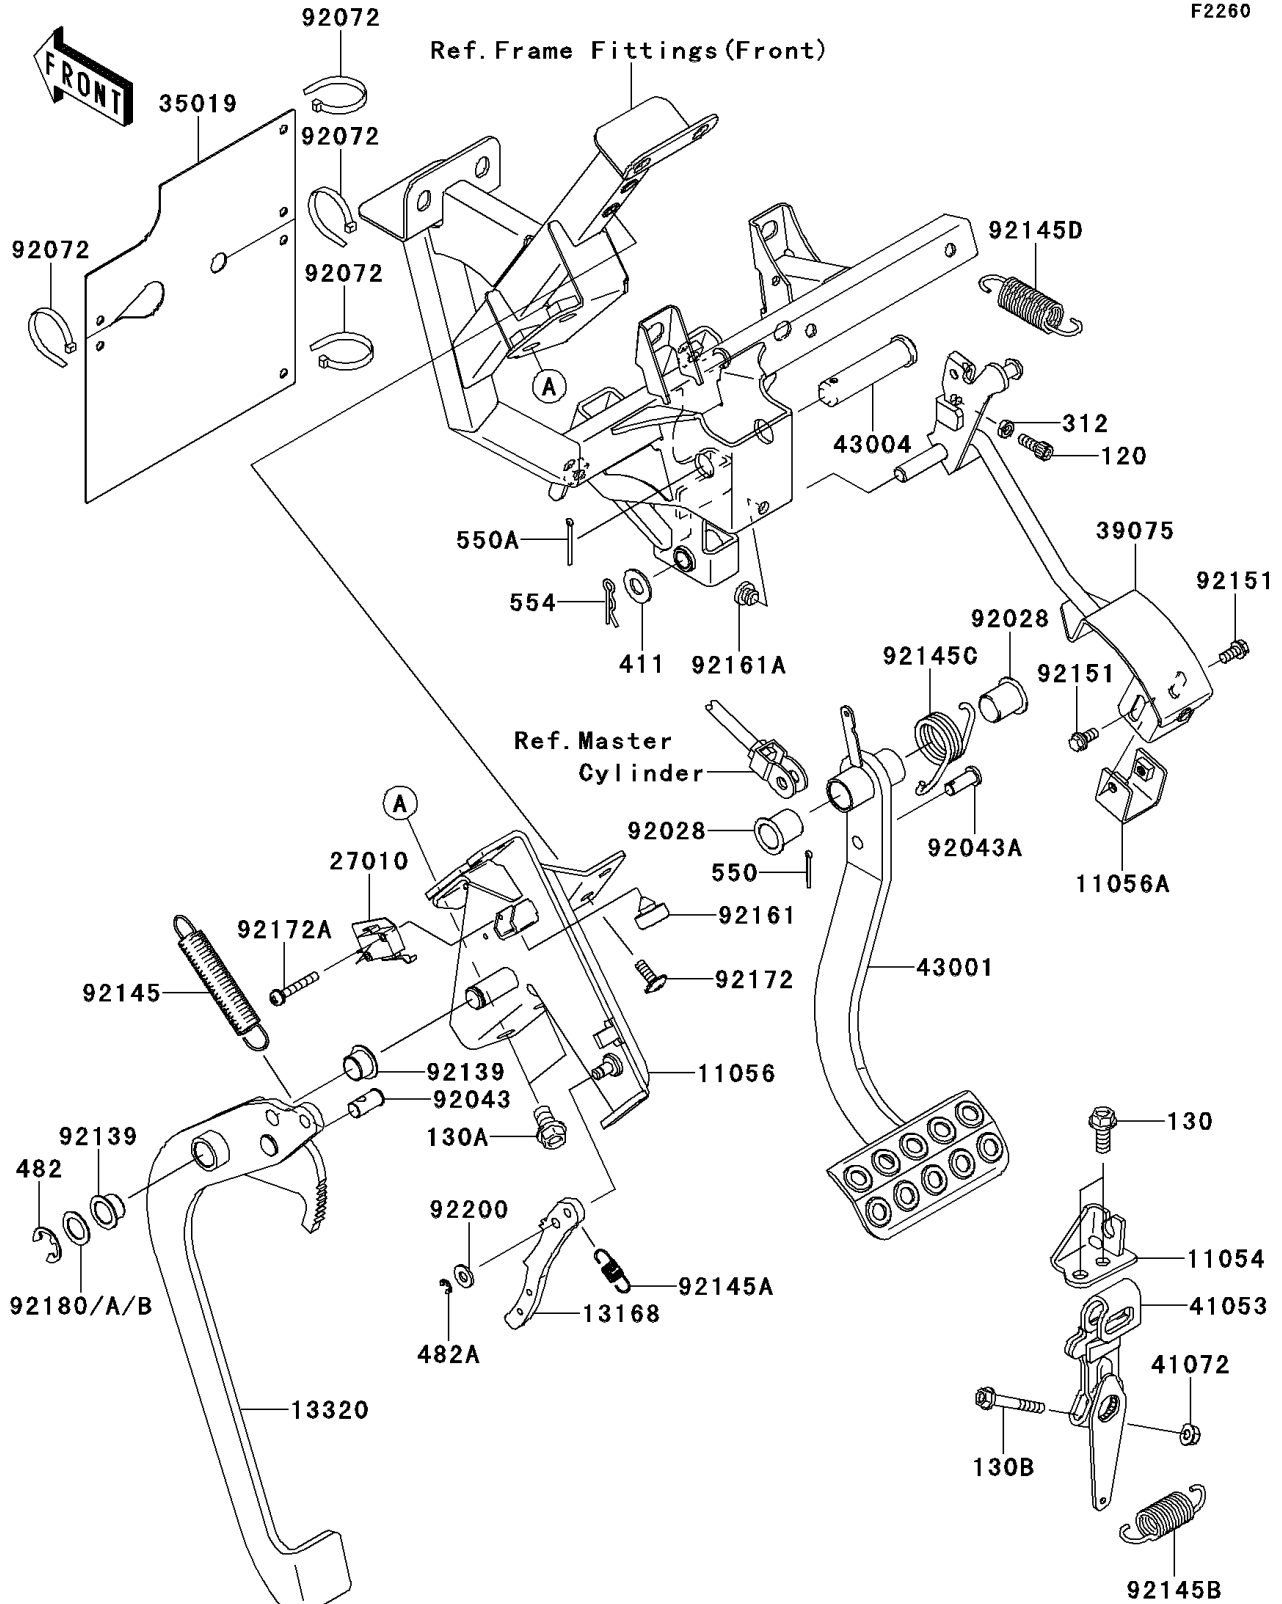

2013 Teryx® 750 FI 4x4 LE PARTS DIAGRAM

Brake Pedal/Throttle Lever

F2260

2013 Teryx® 750 FI 4x4 LE PARTS LIST

Brake Pedal/Throttle Lever

ITEM NAME	PART NUMBER	QUANTITY
BOLT-SOCKET,6X16 (Ref # 120)	120CA0616	1
BOLT-FLANGED,8X20 (Ref # 130)	130BA0820	1
BOLT-FLANGED,10X16 (Ref # 130A)	130BA1016	1
BOLT-FLANGED,6X40 (Ref # 130B)	130CA0640	1
NUT-HEX (Ref # 312)	312BA0600	1
WASHER-PLAIN,10MM (Ref # 411)	411AA1000	1
CIRCLIP-TYPE-E,10MM (Ref # 482)	482J0100	1
CIRCLIP-TYPE-E,4MM (Ref # 482A)	482J4000	1
PIN-COTTER,2.5X18 (Ref # 550)	550AA2518	1
BRACKET,BRAKE CABLE (Ref # 11054)	11054-0933	1
BRACKET,BRAKE LEVER (Ref # 11056)	11056-0007	1
BRACKET (Ref # 11056A)	11056-0054	1
LEVER (Ref # 13168)	13168-0174	1
LEVER-ASSY,BRAKE PEDAL (Ref # 13320)	13320-0025	1
SWITCH (Ref # 27010)	27010-0084	1
FLAP (Ref # 35019)	35019-0079	1
LEVER-THROTTLE (Ref # 39075)	39075-0015	1
LEVER-BRAKE CAM (Ref # 41053)	41053-0010	1
NUT,6MM (Ref # 41072)	41072-007	1
LEVER-BRAKE,PEDAL (Ref # 43001)	43001-0103	1
SHAFT-BRAKE (Ref # 43004)	43004-1128	1
BUSHING (Ref # 92028)	92028-1571	1
PIN (Ref # 92043)	92043-0124	1
PIN (Ref # 92043A)	92043-1039	1
BAND,L=188 (Ref # 92072)	92072-1239	1
BUSHING (Ref # 92139)	92139-0182	1
SPRING (Ref # 92145)	92145-0446	1
SPRING (Ref # 92145A)	92145-0447	1
SPRING (Ref # 92145B)	92145-0563	1

2013 Teryx® 750 FI 4x4 LE PARTS LIST

Brake Pedal/Throttle Lever

ITEM NAME	PART NUMBER	QUANTITY
SPRING,BRAKE PEDAL RETURN (Ref # 92145C)	92145-0575	1
SPRING (Ref # 92145D)	92145-0636	1
BOLT,6X12 (Ref # 92151)	92151-1997	1
DAMPER (Ref # 92161)	92161-0590	1
DAMPER (Ref # 92161A)	92161-1084	1
SCREW,6X16 (Ref # 92172)	92172-0236	1
SCREW,3X20 (Ref # 92172A)	92172-0419	1
SHIM,T=0.8 (Ref # 92180)	92180-0279	1
SHIM,T=1.0 (Ref # 92180A)	92180-0281	1
SHIM,T=1.2 (Ref # 92180B)	92180-0282	1
WASHER,6.5X14.5X1.5 (Ref # 92200)	92200-3775	1
PIN-COTTER,2.5X25 (Ref # 550A)	550AA2525	1
PIN-SNAP,10MM (Ref # 554)	554DA1000	1