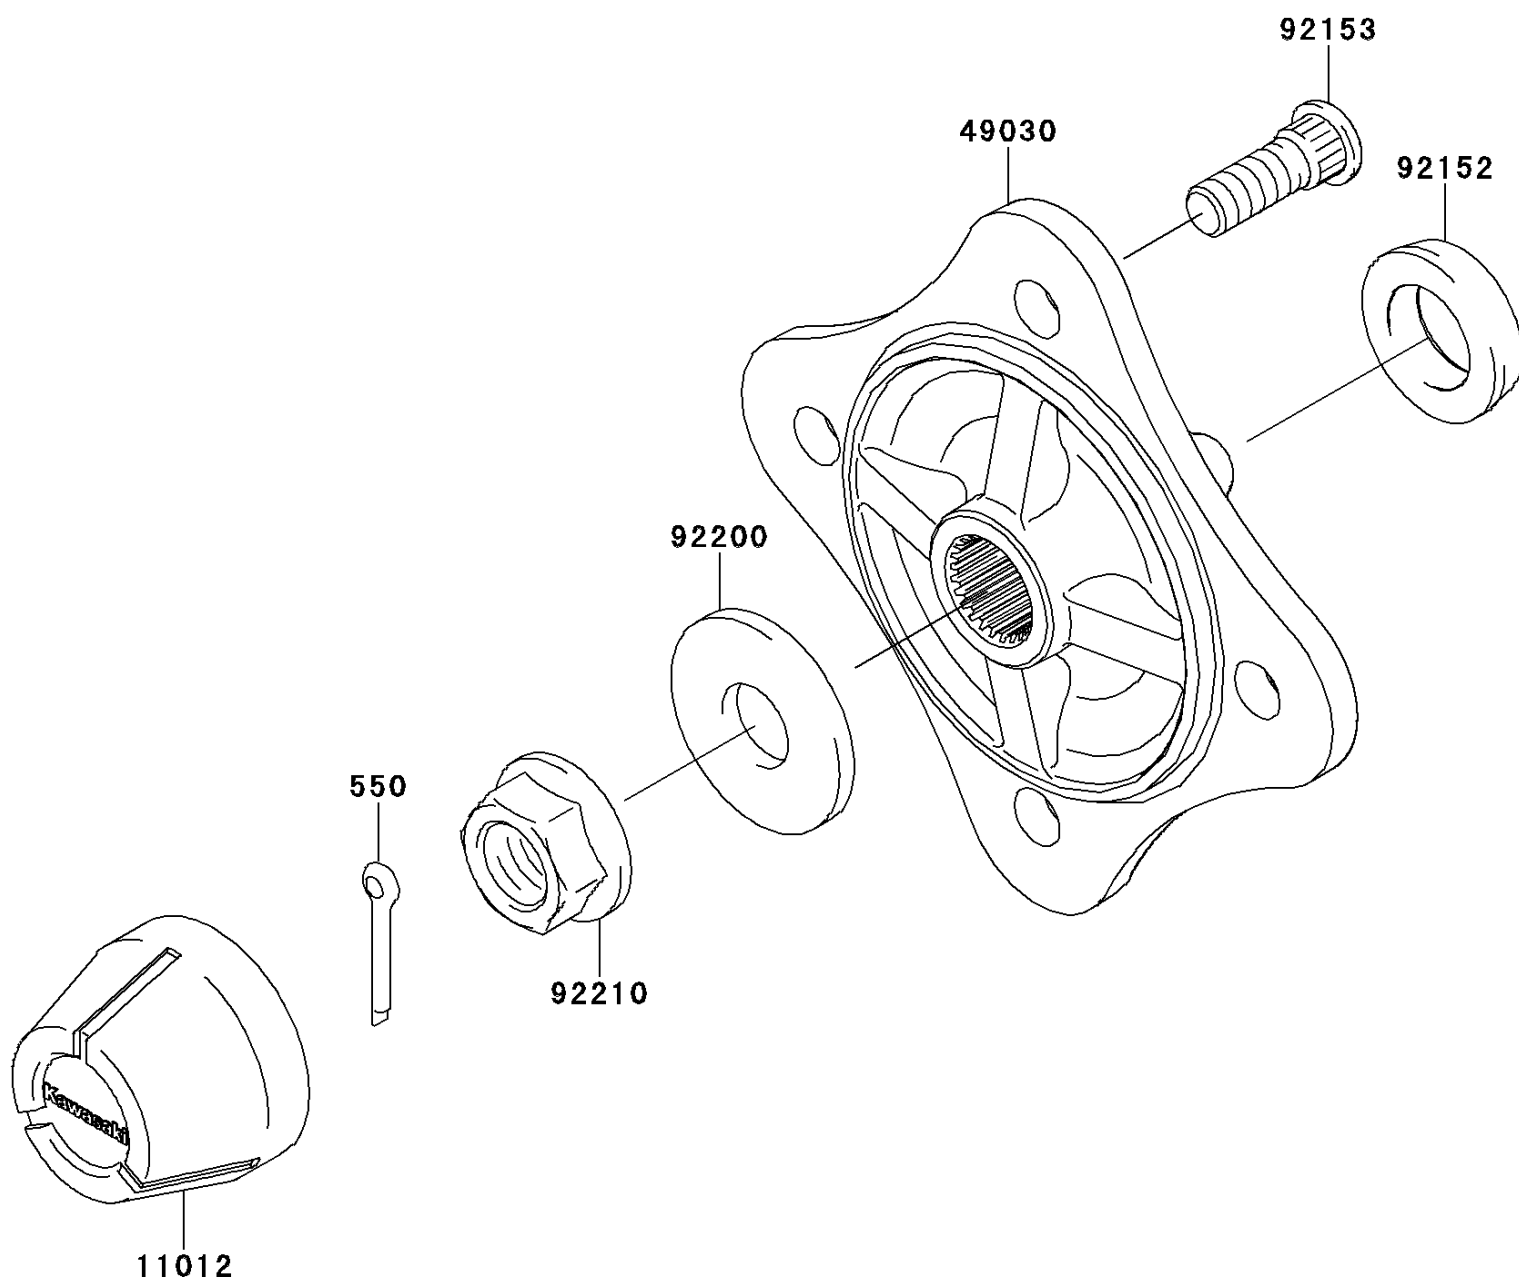

2013 Teryx® 750 FI 4x4 LE PARTS DIAGRAM

Rear Hubs/Brakes

F2240

2013 Teryx® 750 FI 4x4 LE PARTS LIST

Rear Hubs/Brakes

ITEM NAME	PART NUMBER	QUANTITY
PIN-COTTER,4.0X30 (Ref # 550)	550AA4030	1
CAP,WHEEL (Ref # 11012)	11012-1969	1
HUB,RR (Ref # 49030)	49030-0042	1
COLLAR (Ref # 92152)	92152-0631	1
BOLT,12MM (Ref # 92153)	92153-1915	1
WASHER,20.3X52X4.5 (Ref # 92200)	92200-0130	1
NUT,FLANGED,20MM (Ref # 92210)	92210-2093	1