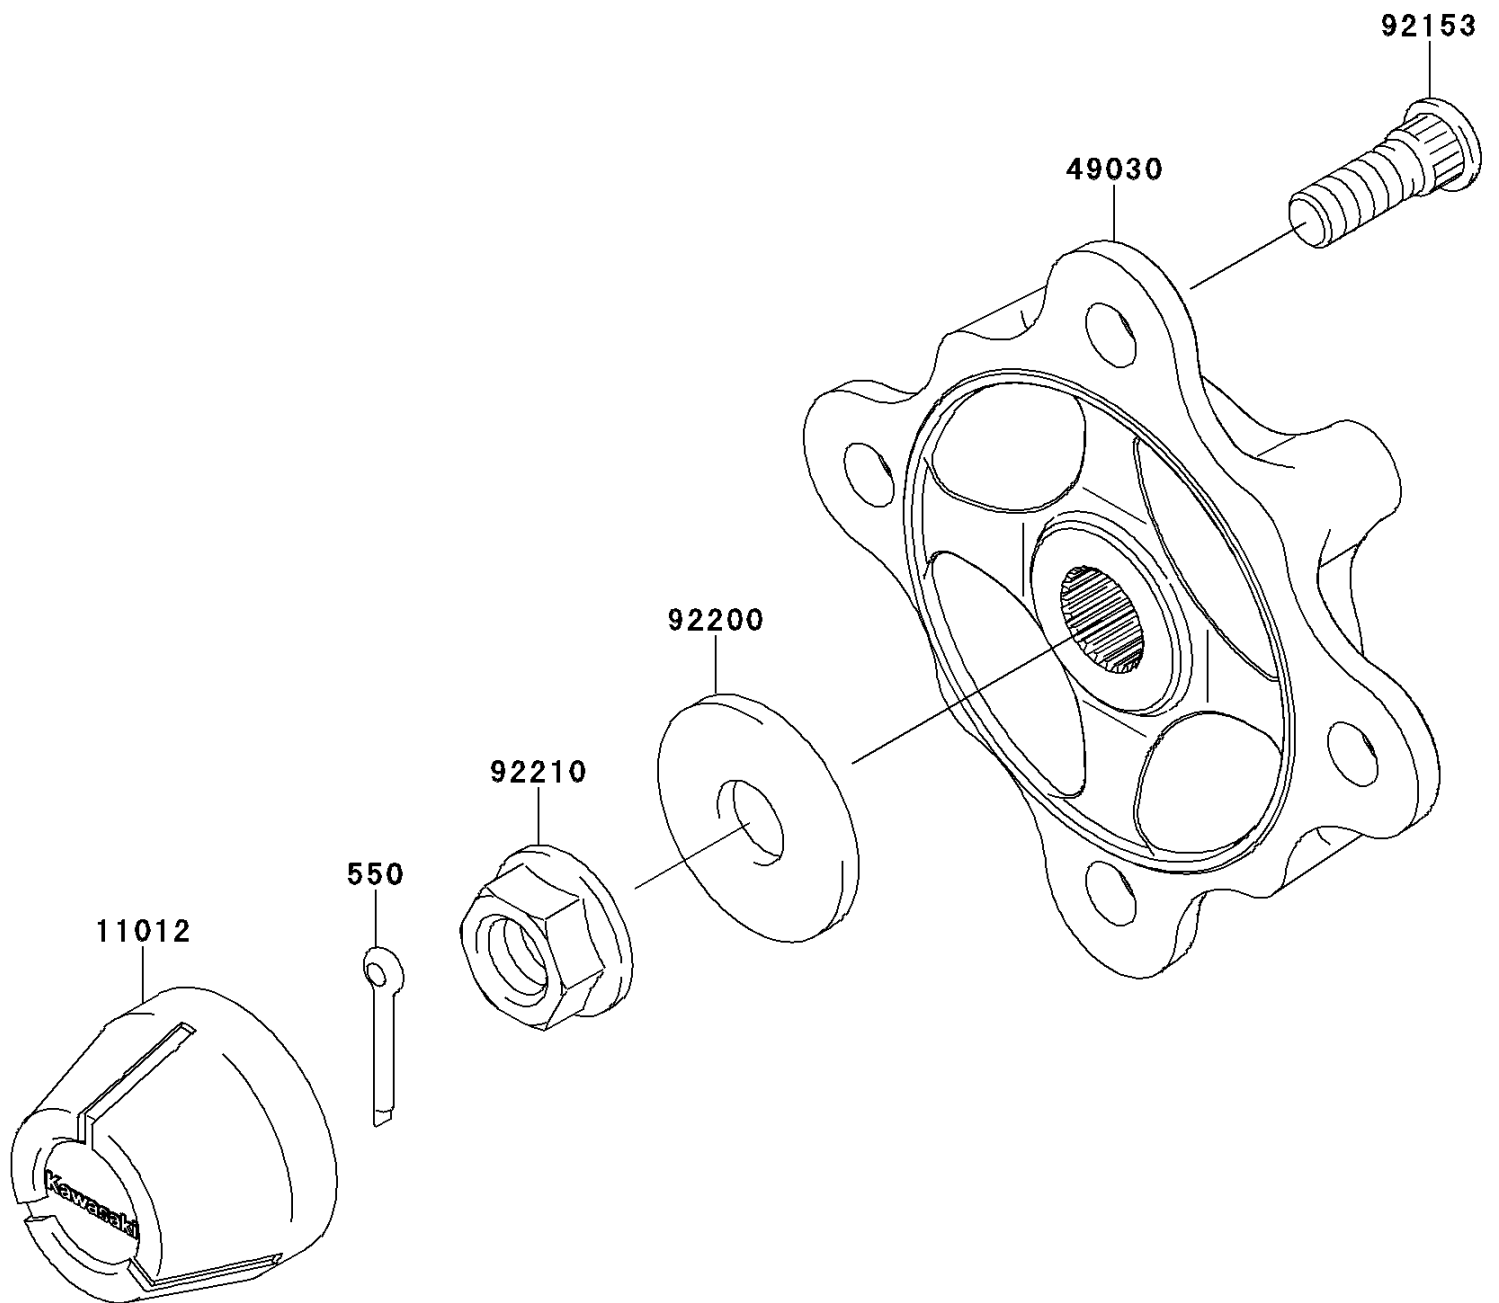

2013 Teryx® 750 FI 4x4 LE PARTS DIAGRAM

Front Hubs/Brakes

F2230

2013 Teryx® 750 FI 4x4 LE PARTS LIST

Front Hubs/Brakes

ITEM NAME	PART NUMBER	QUANTITY
PIN-COTTER,4.0X30 (Ref # 550)	550AA4030	1
CAP,WHEEL (Ref # 11012)	11012-1969	1
HUB,FR (Ref # 49030)	49030-0041	1
BOLT,12MM (Ref # 92153)	92153-1915	1
WASHER,18.5X52X4.5 (Ref # 92200)	92200-0425	1
NUT,FLANGED,18MM (Ref # 92210)	92210-0132	1