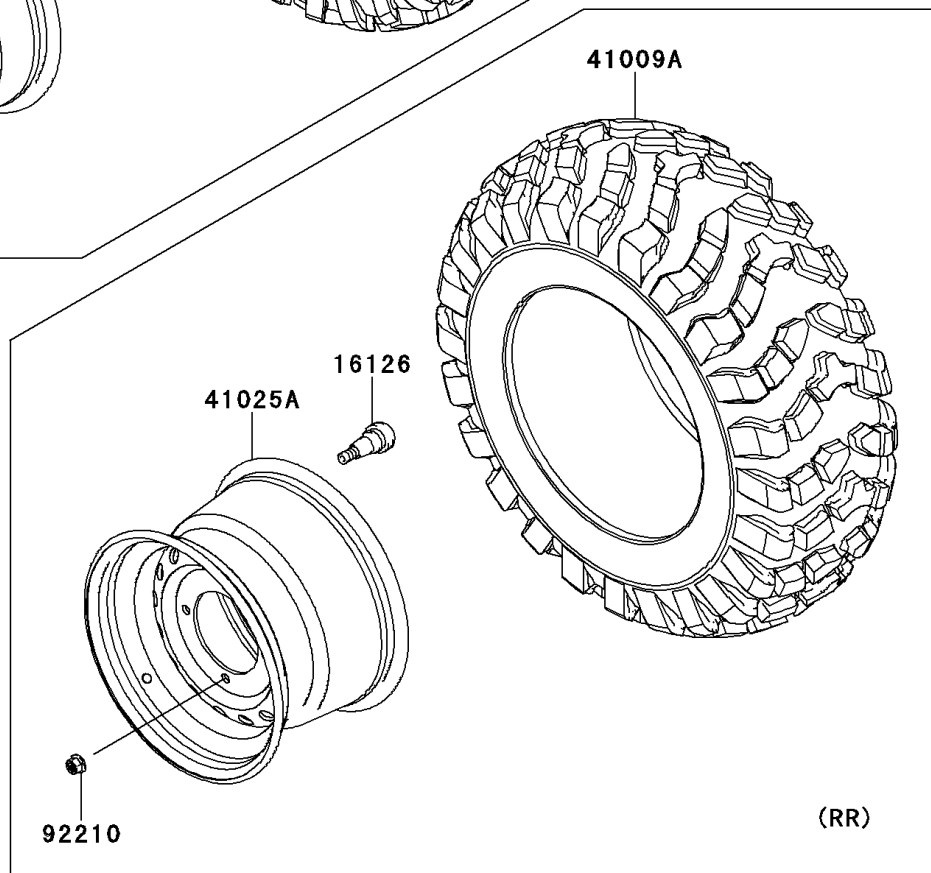

2013 Teryx® 750 FI 4x4 LE PARTS DIAGRAM

Wheels/Tires

F2210

2013 Teryx® 750 FI 4x4 LE PARTS LIST

Wheels/Tires

ITEM NAME	PART NUMBER	QUANTITY
VALVE (Ref # 16126)	16126-4001	1
TIRE,FR,26X8.00-12,M989 (Ref # 41009)	41009-0143	1
TIRE,RR,26X10.00-12,M990 (Ref # 41009A)	41009-0144	1
RIM,FR,12X6.0AT,CAMOUFLAGE (Ref # 41025)	41025-0310-16N	1
RIM,RR,12X8.0AT,CAMOUFLAGE (Ref # 41025A)	41025-0311-16N	1
NUT,12MM (Ref # 92210)	92210-0603	1