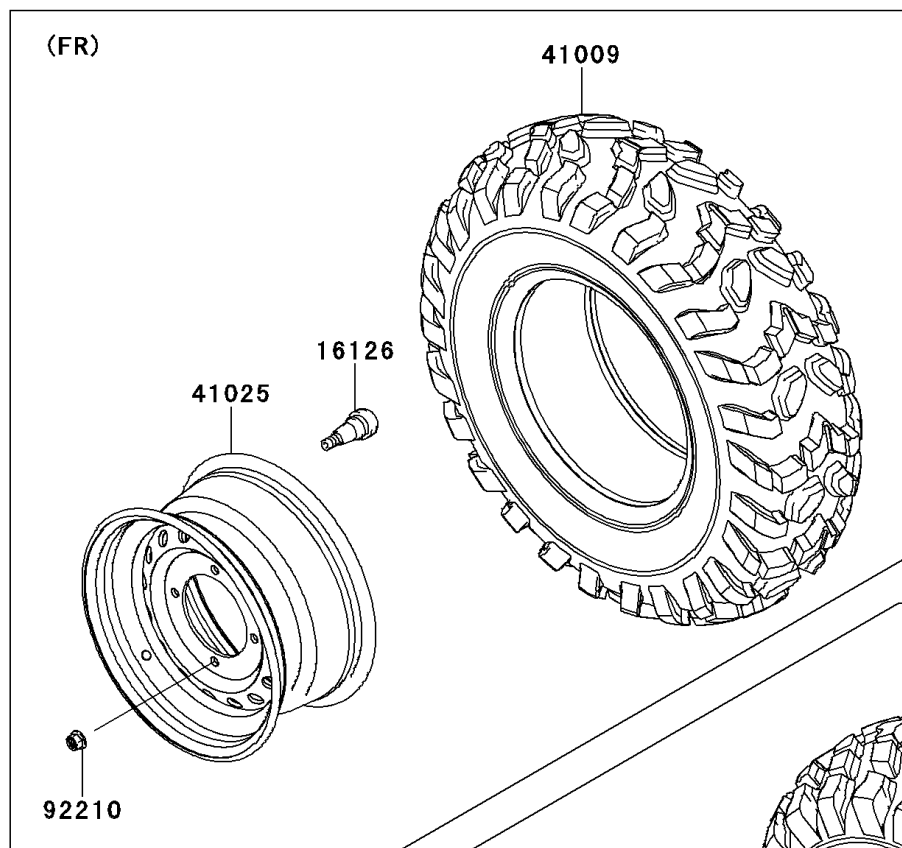

2013 Teryx® 750 FI 4x4 LE PARTS DIAGRAM

Wheels/Tires

F2210

2013 Teryx® 750 FI 4x4 LE PARTS LIST

Wheels/Tires

ITEM NAME	PART NUMBER	QUANTITY
VALVE (Ref # 16126)	16126-4001	1
TIRE,FR,26X8.00-12,M989 (Ref # 41009)	41009-0143	1
TIRE,RR,26X10.00-12,M990 (Ref # 41009A)	41009-0144	1
RIM,FR,12X6.0AT,CAMOUFLAGE (Ref # 41025)	41025-0310-16N	1
RIM,RR,12X8.0AT,CAMOUFLAGE (Ref # 41025A)	41025-0311-16N	1
NUT,12MM (Ref # 92210)	92210-0603	1