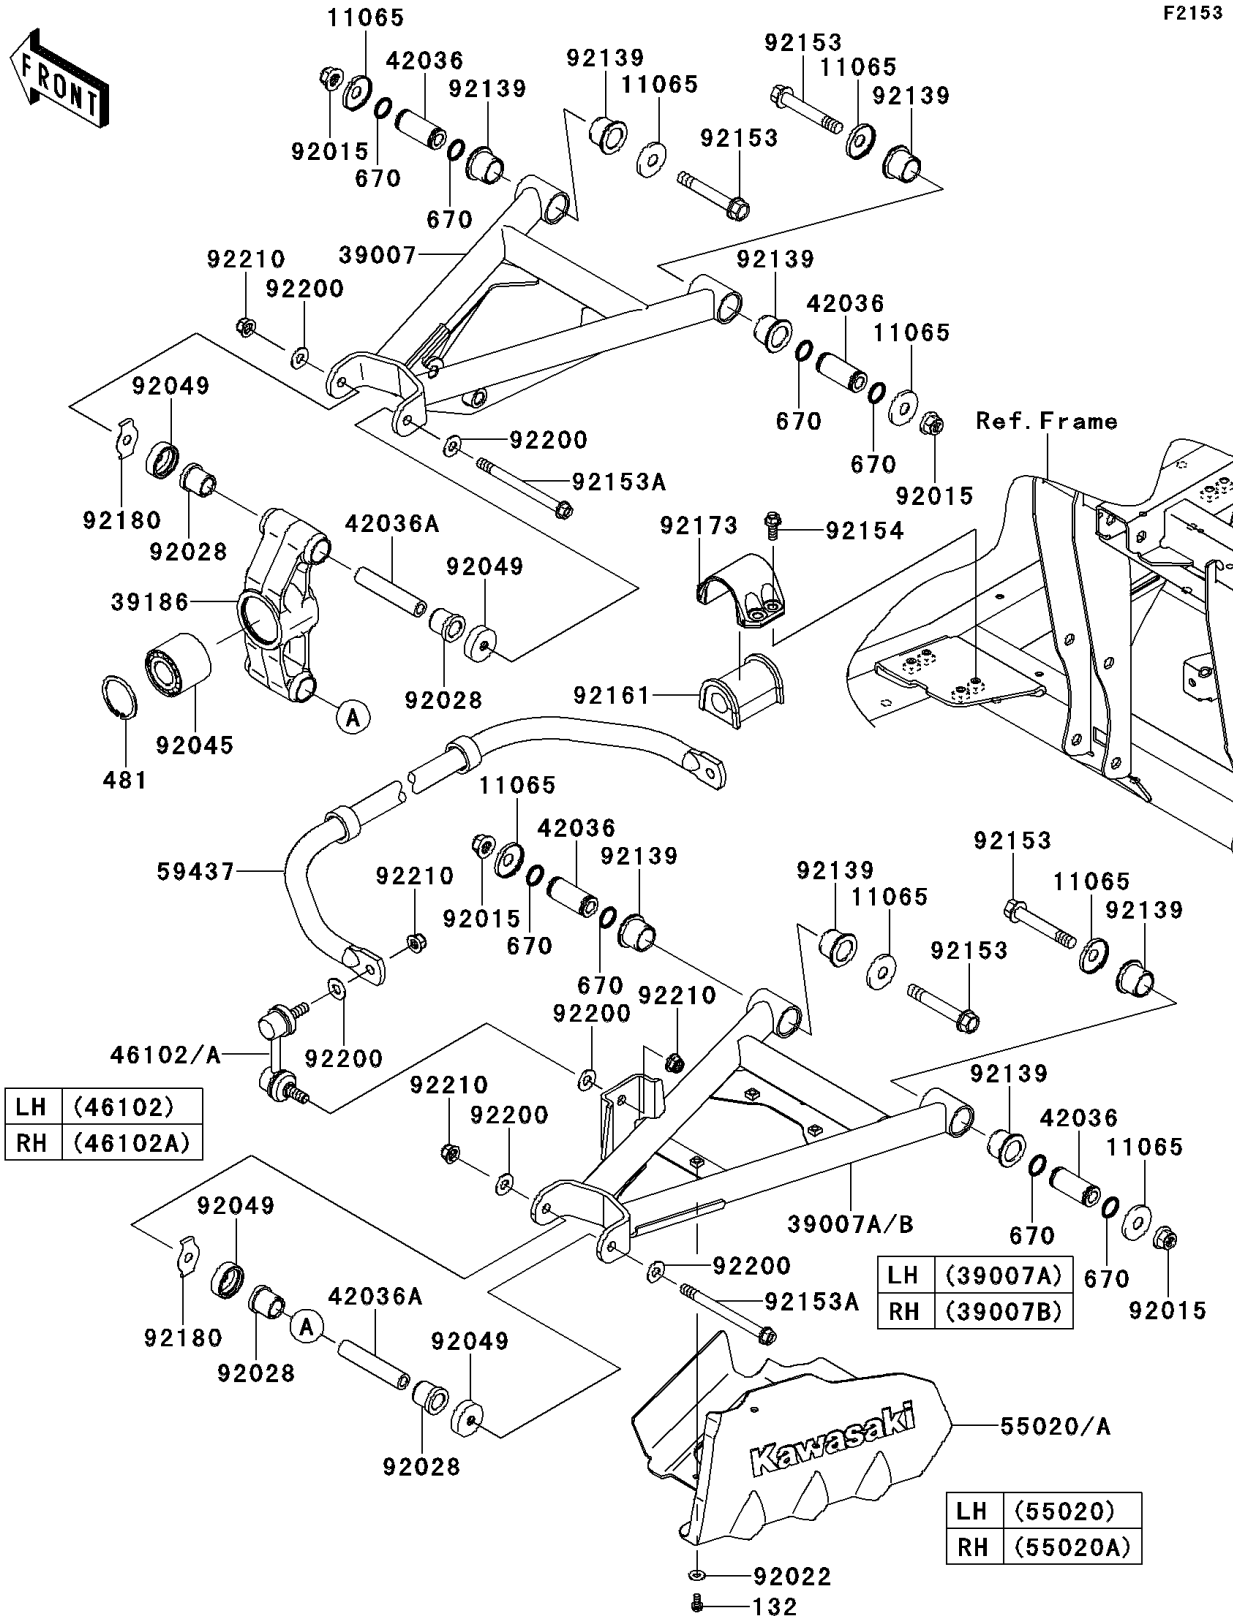

2013 Teryx® 750 FI 4x4 LE PARTS DIAGRAM

Rear Suspension

F2153

| | |
|----|----------|
| LH | (46102) |
| RH | (46102A) |

| | |
|----|----------|
| LH | (39007A) |
| RH | (39007B) |

| | |
|----|----------|
| LH | (55020) |
| RH | (55020A) |

2013 Teryx® 750 FI 4x4 LE PARTS LIST

Rear Suspension

| ITEM NAME | PART NUMBER | QUANTITY |
|---|-------------|----------|
| BOLT-FLANGED-SMALL,6X12 (Ref # 132) | 132BA0612 | 1 |
| CIRCLIP (Ref # 481) | 481J5200 | 1 |
| O RING,18MM (Ref # 670) | 670B2018 | 1 |
| CAP (Ref # 11065) | 11065-0253 | 1 |
| ARM-SUSP,RR,UPP,LH&RH (Ref # 39007) | 39007-0152 | 1 |
| ARM-SUSP,RR,LWR,LH (Ref # 39007A) | 39007-0165 | 1 |
| ARM-SUSP,RR,LWR,RH (Ref # 39007B) | 39007-0166 | 1 |
| KNUCKLE,RR,LH&RH (Ref # 39186) | 39186-0098 | 1 |
| SLEEVE (Ref # 42036) | 42036-0062 | 1 |
| SLEEVE,10X17X85.6 (Ref # 42036A) | 42036-1190 | 1 |
| ROD,STABILIZER,LH (Ref # 46102) | 46102-0100 | 1 |
| ROD,STABILIZER,RH (Ref # 46102A) | 46102-0101 | 1 |
| GUARD,RR,LH (Ref # 55020) | 55020-0523 | 1 |
| GUARD,RR,RH (Ref # 55020A) | 55020-0524 | 1 |
| STABILIZER (Ref # 59437) | 59437-0008 | 1 |
| NUT,LOCK,FLANGED,12MM (Ref # 92015) | 92015-1433 | 1 |
| WASHER,7X16X1.2 (Ref # 92022) | 92022-1344 | 1 |
| BUSHING (Ref # 92028) | 92028-1466 | 1 |
| BEARING-BALL,DAC2552W-7CS31 (Ref # 92045) | 92045-0102 | 1 |
| SEAL-OIL,KNUCKLE (Ref # 92049) | 92049-1198 | 1 |
| BUSHING (Ref # 92139) | 92139-0231 | 1 |
| BOLT,FLANGED,12X76.5 (Ref # 92153) | 92153-1733 | 1 |
| BOLT,FLANGED,10X117 (Ref # 92153A) | 92153-1966 | 1 |
| BOLT,FLANGED,8X20 (Ref # 92154) | 92154-0100 | 1 |
| DAMPER (Ref # 92161) | 92161-0854 | 1 |
| CLAMP (Ref # 92173) | 92173-0161 | 1 |
| SHIM (Ref # 92180) | 92180-0292 | 1 |
| WASHER,10.3X23X1.6 (Ref # 92200) | 92200-2009 | 1 |
| NUT,LOCK,FLANGED,10MM (Ref # 92210) | 92210-1080 | 1 |