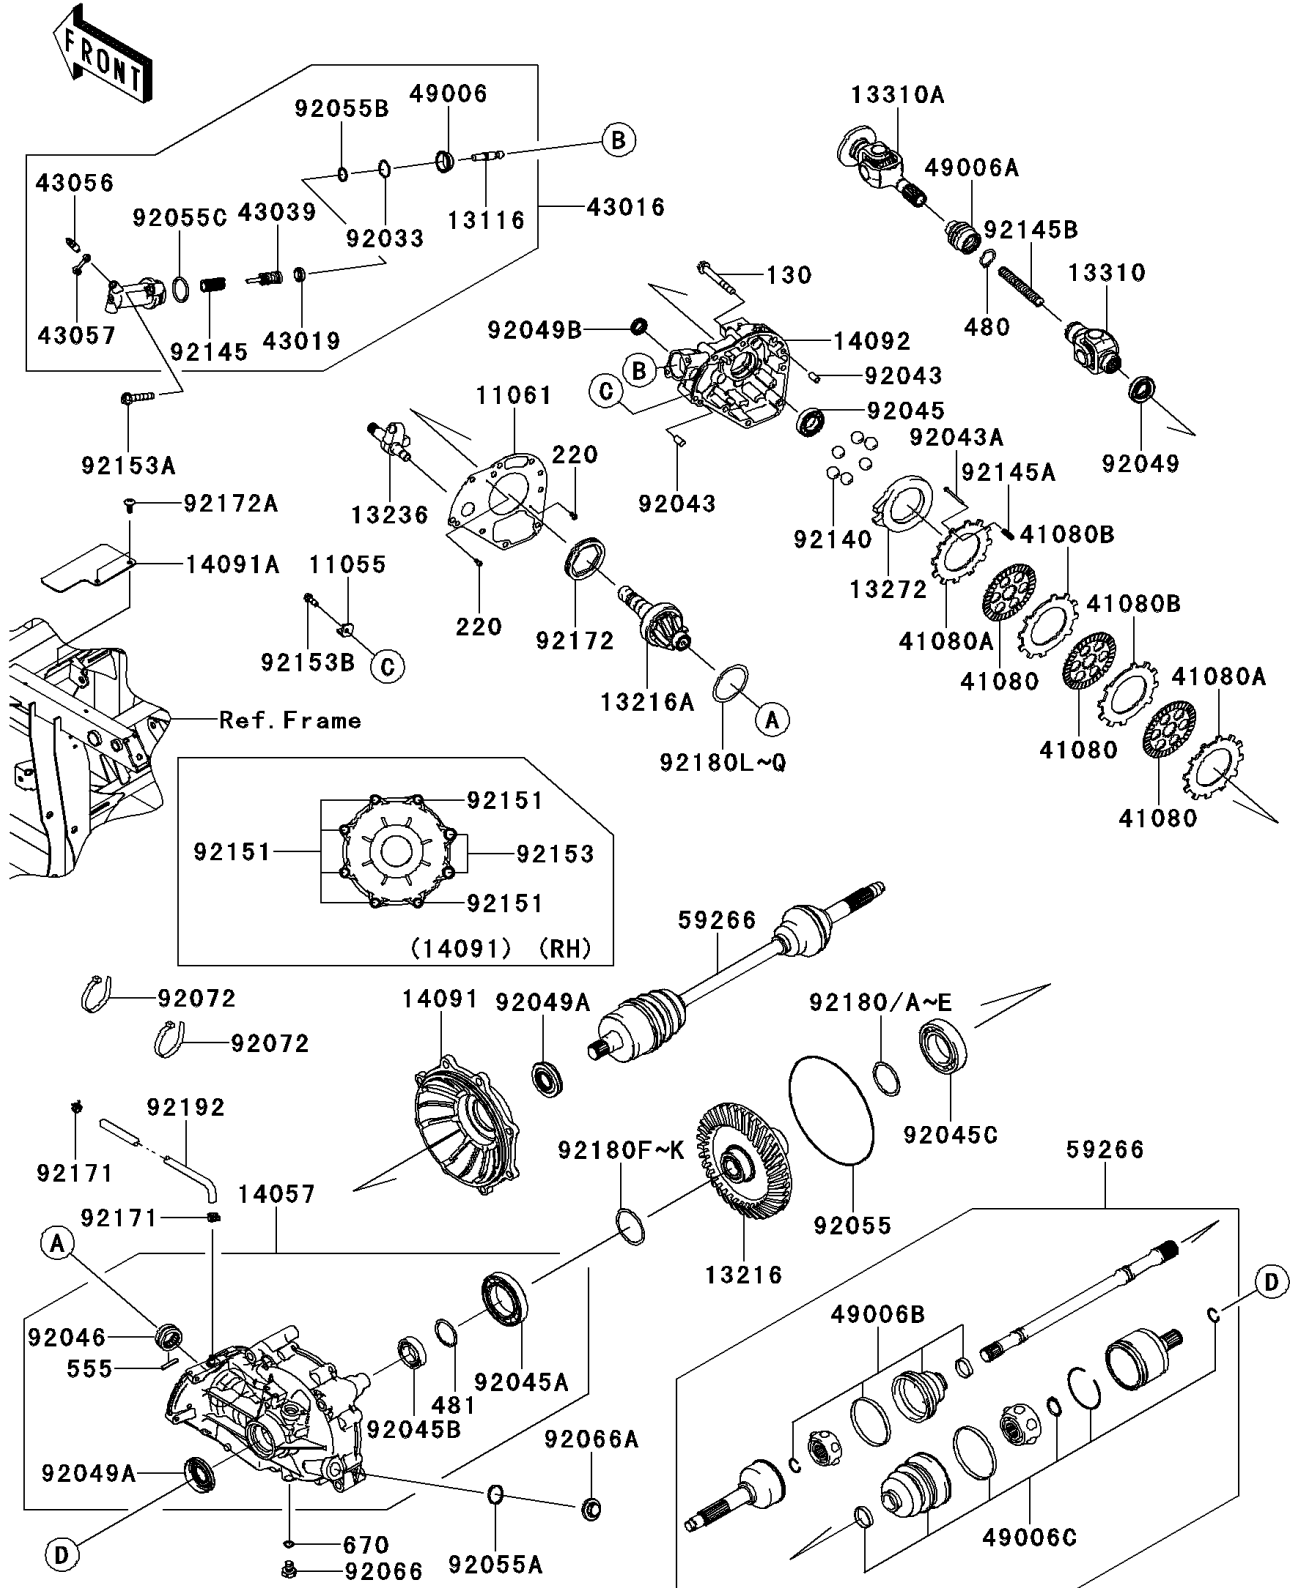

2013 Teryx® 750 FI 4x4 LE PARTS DIAGRAM

Drive Shaft-Rear

E3137