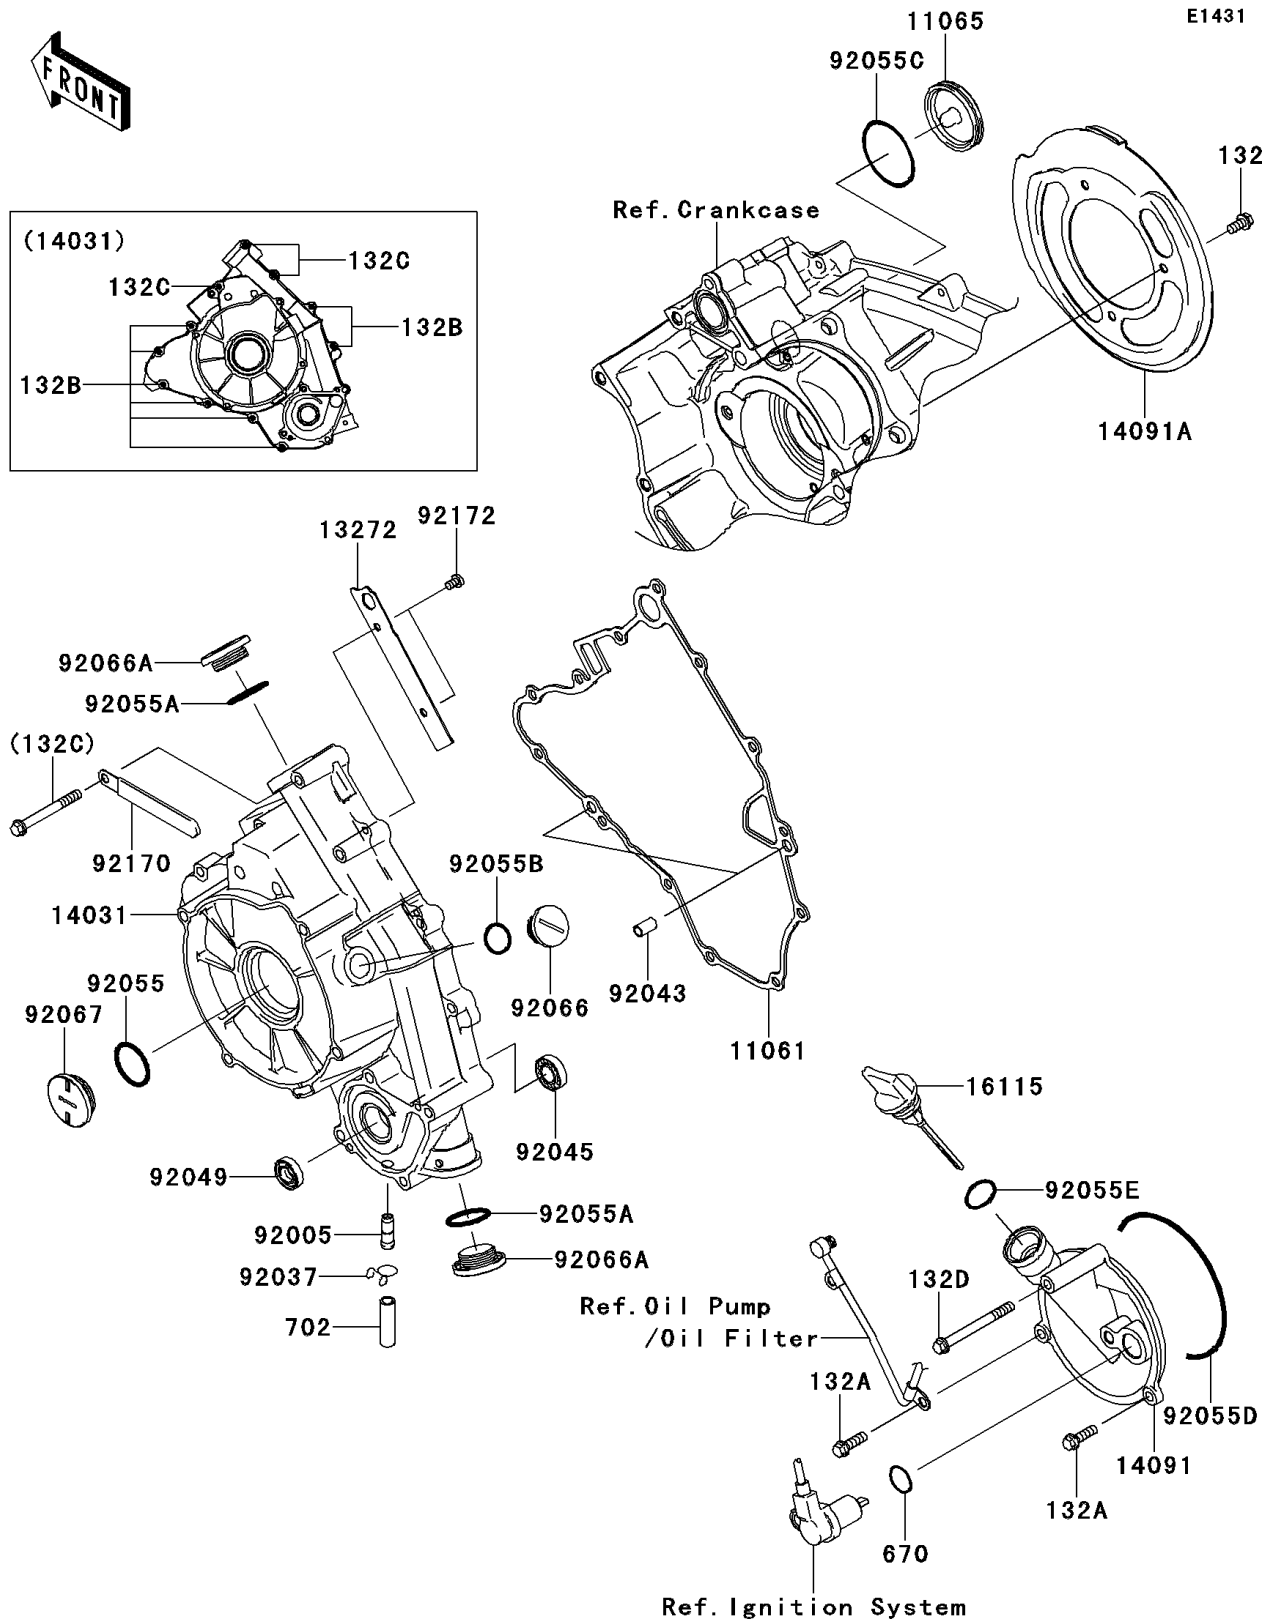

2013 Teryx® 750 FI 4x4 LE PARTS DIAGRAM

Engine Cover(s)

2013 Teryx® 750 FI 4x4 LE PARTS LIST

Engine Cover(s)

ITEM NAME	PART NUMBER	QUANTITY
BOLT-FLANGED-SMALL,6X12 (Ref # 132)	132BD0612	1
BOLT-FLANGED-SMALL,6X20 (Ref # 132A)	132BD0620	1
BOLT-FLANGED-SMALL,6X30 (Ref # 132B)	132BD0630	1
BOLT-FLANGED-SMALL,6X55 (Ref # 132C)	132BD0655	1
BOLT-FLANGED-SMALL,6X65 (Ref # 132D)	132BD0665	1
O RING (Ref # 670)	670D2018	1
TUBE-RUBBER,7X10X35 (Ref # 702)	702A07035	1
GASKET (Ref # 11061)	11061-1119	1
CAP (Ref # 11065)	11065-1151	1
PLATE (Ref # 13272)	13272-1090	1
COVER-GENERATOR (Ref # 14031)	14031-0565	1
COVER (Ref # 14091)	14091-1365	1
COVER,BELT CONVERTER (Ref # 14091A)	14091-1571	1
CAP-OIL FILLER (Ref # 16115)	16115-0023	1
FITTING (Ref # 92005)	92005-1369	1
CLAMP,TUBE (Ref # 92037)	92037-147	1
PIN,6.2X8X14 (Ref # 92043)	92043-1263	1
BEARING-BALL,6901 (Ref # 92045)	92045-0084	1
SEAL-OIL,SC 12X22X5 (Ref # 92049)	92049-1228	1
RING-O,27.7X2.4 (Ref # 92055)	92055-091	1
RING-O,25.7X2.4 (Ref # 92055A)	92055-1136	1
RING-O,20X2 (Ref # 92055B)	92055-1146	1
RING-O,44.7X2.4 (Ref # 92055C)	92055-1279	1
RING-O,99.5X2.0 (Ref # 92055D)	92055-1632	1
RING-O,20X3 (Ref # 92055E)	92055-2185	1
PLUG,COVER (Ref # 92066)	92066-0011	1
PLUG,25X8 (Ref # 92066A)	92066-0012	1
PLUG,30X8 (Ref # 92067)	92067-024	1
CLAMP (Ref # 92170)	92170-1925	1

2013 Teryx® 750 FI 4x4 LE PARTS LIST

Engine Cover(s)

ITEM NAME	PART NUMBER	QUANTITY
SCREW,5X8 (Ref # 92172)	92172-0119	1