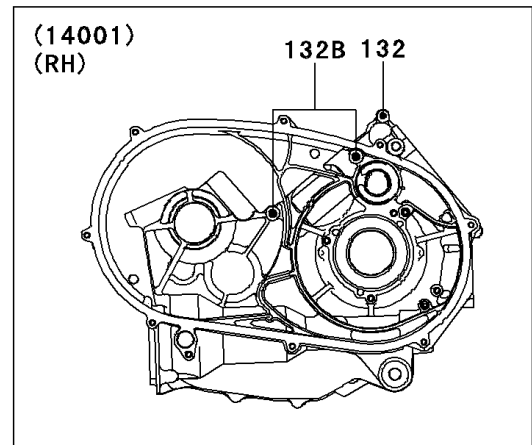

## 2013 Teryx® 750 FI 4x4 LE PARTS DIAGRAM

Crankcase

## 2013 Teryx® 750 FI 4x4 LE PARTS LIST

Crankcase

ITEM NAME	PART NUMBER	QUANTITY
BOLT-FLANGED-SMALL,6X40 (Ref # 132)	132BD0640	1
BOLT-FLANGED-SMALL,6X65 (Ref # 132A)	132BD0665	1
BOLT-FLANGED-SMALL,8X110 (Ref # 132B)	132BD08110	1
BOLT-FLANGED-SMALL,8X75 (Ref # 132C)	132BD0875	1
SCREW-CSK-CROS,6X16 (Ref # 221)	221AA0616	1
CIRCLIP-TYPE-C,37MM (Ref # 481)	481J3700	1
BEARING-BALL (Ref # 601)	601A6000	1
BEARING-BALL,#6004 (Ref # 601A)	601A6004	1
BEARING-BALL,#6304 (Ref # 601B)	601A6304	1
SET-CRANKCASE (Ref # 14001)	14001-0562	1
PLATE-POSITION (Ref # 14014)	14014-0006	1
FITTING,BREATHER (Ref # 14067)	14067-006	1
PIN,10X14 (Ref # 92043)	92043-1506	1
BEARING-BALL,5208X2-A-ECG45 (Ref # 92045)	92045-0012	1
BEARING-BALL,6303LUA (Ref # 92045A)	92045-0091	1
BEARING-BALL,6306SH2 (Ref # 92045B)	92045-1190	1
BEARING-NEEDLE (Ref # 92046)	92046-0022	1
BEARING-NEEDLE (Ref # 92046A)	92046-0039	1
BEARING-NEEDLE,TA202715ZE (Ref # 92046B)	92046-1118	1
SEAL-OIL,TC 35X50X8 (Ref # 92049)	92049-1452	1
SEAL-OIL,TCY 28X42X8 (Ref # 92049A)	92049-1570	1
SEAL-OIL,HTC 30X45X8 (Ref # 92049B)	92049-1575	1
RING-O,25.7X2.4 (Ref # 92055)	92055-1136	1
GASKET,12X22X2 (Ref # 92065)	92065-097	1
PLUG,OIL LINE,7.2X8 (Ref # 92066)	92066-1012	1
PLUG,OIL DRAIN,12X15 (Ref # 92066A)	92066-1174	1
BOLT,8X110 (Ref # 92151)	92151-1689	1
CLAMP (Ref # 92171)	92171-0329	1
TUBE,OIL RETURN (Ref # 92192)	92192-0970	1

## 2013 Teryx® 750 FI 4x4 LE PARTS LIST

Crankcase

ITEM NAME	PART NUMBER	QUANTITY
TUBE,BREATHER (Ref # 92192A)	92192-1003	1