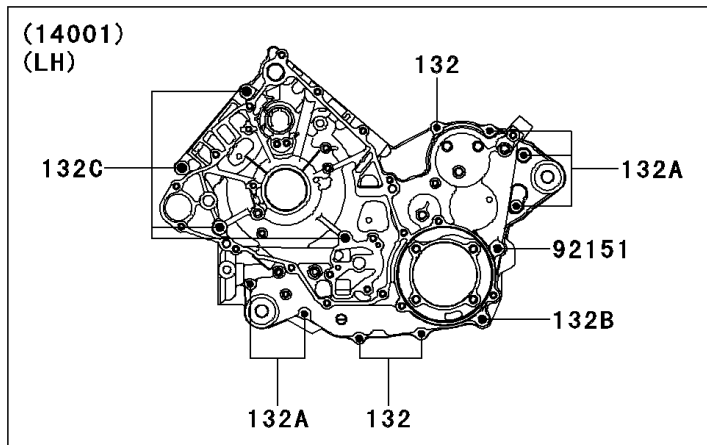

## 2013 Teryx® 750 FI 4x4 LE PARTS DIAGRAM

Crankcase

## 2013 Teryx® 750 FI 4x4 LE PARTS LIST

Crankcase

ITEM NAME	PART NUMBER	QUANTITY
BOLT-FLANGED-SMALL,6X40 (Ref # 132)	132BD0640	1
BOLT-FLANGED-SMALL,6X65 (Ref # 132A)	132BD0665	1
BOLT-FLANGED-SMALL,8X110 (Ref # 132B)	132BD08110	1
BOLT-FLANGED-SMALL,8X75 (Ref # 132C)	132BD0875	1
SCREW-CSK-CROS,6X16 (Ref # 221)	221AA0616	1
CIRCLIP-TYPE-C,37MM (Ref # 481)	481J3700	1
BEARING-BALL (Ref # 601)	601A6000	1
BEARING-BALL,#6004 (Ref # 601A)	601A6004	1
BEARING-BALL,#6304 (Ref # 601B)	601A6304	1
SET-CRANKCASE (Ref # 14001)	14001-0562	1
PLATE-POSITION (Ref # 14014)	14014-0006	1
FITTING,BREATHER (Ref # 14067)	14067-006	1
PIN,10X14 (Ref # 92043)	92043-1506	1
BEARING-BALL,5208X2-A-ECG45 (Ref # 92045)	92045-0012	1
BEARING-BALL,6303LUA (Ref # 92045A)	92045-0091	1
BEARING-BALL,6306SH2 (Ref # 92045B)	92045-1190	1
BEARING-NEEDLE (Ref # 92046)	92046-0022	1
BEARING-NEEDLE (Ref # 92046A)	92046-0039	1
BEARING-NEEDLE,TA202715ZE (Ref # 92046B)	92046-1118	1
SEAL-OIL,TC 35X50X8 (Ref # 92049)	92049-1452	1
SEAL-OIL,TCY 28X42X8 (Ref # 92049A)	92049-1570	1
SEAL-OIL,HTC 30X45X8 (Ref # 92049B)	92049-1575	1
RING-O,25.7X2.4 (Ref # 92055)	92055-1136	1
GASKET,12X22X2 (Ref # 92065)	92065-097	1
PLUG,OIL LINE,7.2X8 (Ref # 92066)	92066-1012	1
PLUG,OIL DRAIN,12X15 (Ref # 92066A)	92066-1174	1
BOLT,8X110 (Ref # 92151)	92151-1689	1
CLAMP (Ref # 92171)	92171-0329	1
TUBE,OIL RETURN (Ref # 92192)	92192-0970	1

## 2013 Teryx® 750 FI 4x4 LE PARTS LIST

Crankcase

ITEM NAME	PART NUMBER	QUANTITY
TUBE,BREATHER (Ref # 92192A)	92192-1003	1