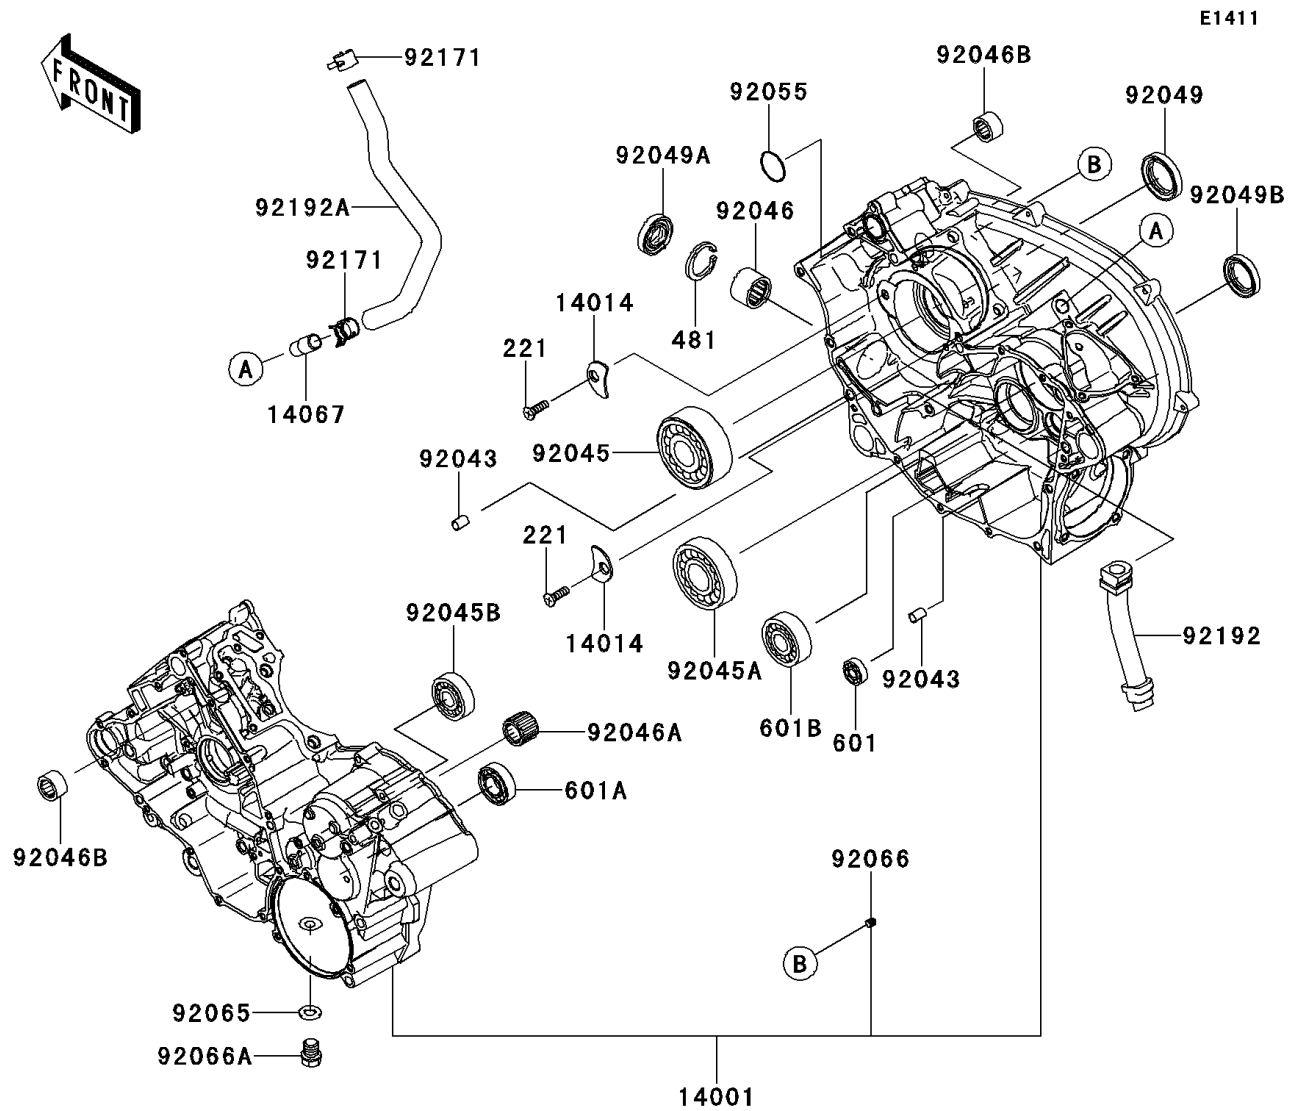

## 2013 Teryx® 750 FI 4x4 LE PARTS DIAGRAM

Crankcase

## 2013 Teryx® 750 FI 4x4 LE PARTS LIST

Crankcase

ITEM NAME	PART NUMBER	QUANTITY
BOLT-FLANGED-SMALL,6X40 (Ref # 132)	132BD0640	1
BOLT-FLANGED-SMALL,6X65 (Ref # 132A)	132BD0665	1
BOLT-FLANGED-SMALL,8X110 (Ref # 132B)	132BD08110	1
BOLT-FLANGED-SMALL,8X75 (Ref # 132C)	132BD0875	1
SCREW-CSK-CROS,6X16 (Ref # 221)	221AA0616	1
CIRCLIP-TYPE-C,37MM (Ref # 481)	481J3700	1
BEARING-BALL (Ref # 601)	601A6000	1
BEARING-BALL,#6004 (Ref # 601A)	601A6004	1
BEARING-BALL,#6304 (Ref # 601B)	601A6304	1
SET-CRANKCASE (Ref # 14001)	14001-0562	1
PLATE-POSITION (Ref # 14014)	14014-0006	1
FITTING,BREATHER (Ref # 14067)	14067-006	1
PIN,10X14 (Ref # 92043)	92043-1506	1
BEARING-BALL,5208X2-A-ECG45 (Ref # 92045)	92045-0012	1
BEARING-BALL,6303LUA (Ref # 92045A)	92045-0091	1
BEARING-BALL,6306SH2 (Ref # 92045B)	92045-1190	1
BEARING-NEEDLE (Ref # 92046)	92046-0022	1
BEARING-NEEDLE (Ref # 92046A)	92046-0039	1
BEARING-NEEDLE,TA202715ZE (Ref # 92046B)	92046-1118	1
SEAL-OIL,TC 35X50X8 (Ref # 92049)	92049-1452	1
SEAL-OIL,TCY 28X42X8 (Ref # 92049A)	92049-1570	1
SEAL-OIL,HTC 30X45X8 (Ref # 92049B)	92049-1575	1
RING-O,25.7X2.4 (Ref # 92055)	92055-1136	1
GASKET,12X22X2 (Ref # 92065)	92065-097	1
PLUG,OIL LINE,7.2X8 (Ref # 92066)	92066-1012	1
PLUG,OIL DRAIN,12X15 (Ref # 92066A)	92066-1174	1
BOLT,8X110 (Ref # 92151)	92151-1689	1
CLAMP (Ref # 92171)	92171-0329	1
TUBE,OIL RETURN (Ref # 92192)	92192-0970	1

## 2013 Teryx® 750 FI 4x4 LE PARTS LIST

Crankcase

ITEM NAME	PART NUMBER	QUANTITY
TUBE,BREATHER (Ref # 92192A)	92192-1003	1