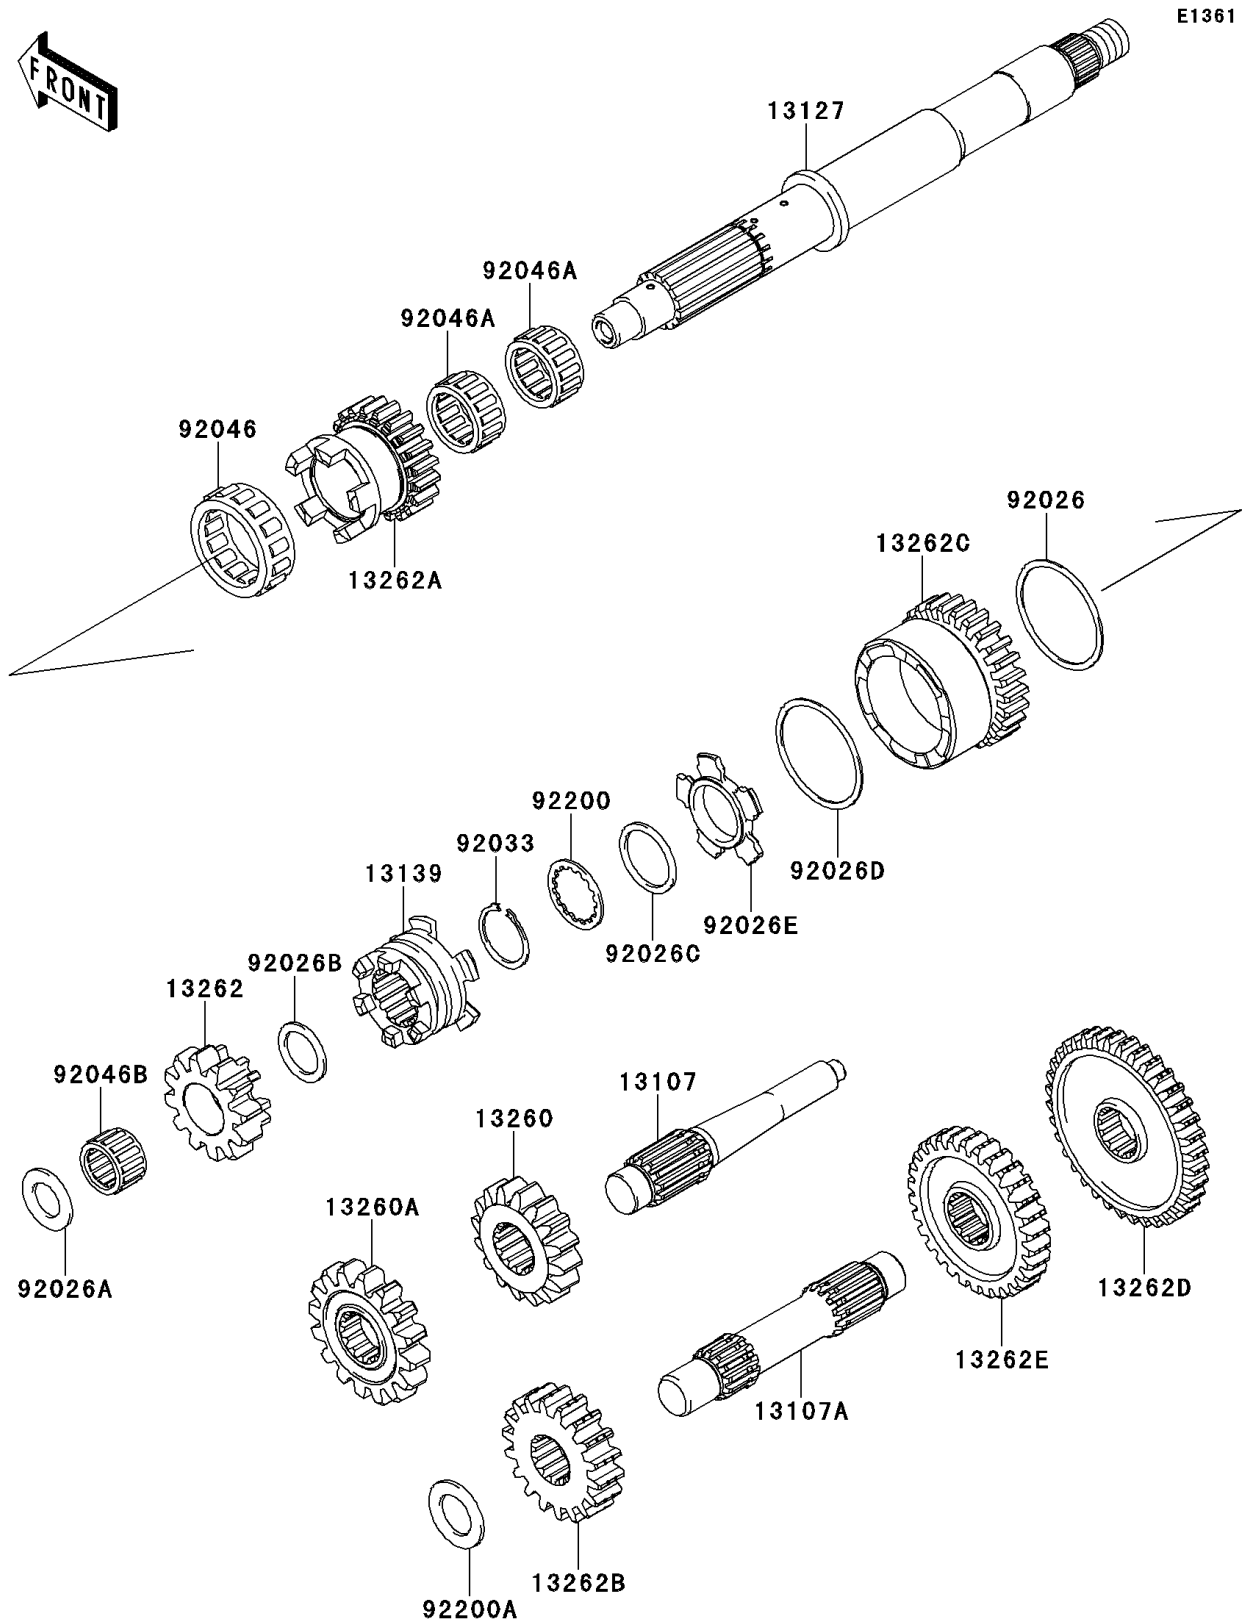

2013 Teryx® 750 FI 4x4 LE PARTS DIAGRAM

Transmission

2013 Teryx® 750 FI 4x4 LE PARTS LIST

Transmission

ITEM NAME	PART NUMBER	QUANTITY
SHAFT,REVERSE,IDLE (Ref # 13107)	13107-0754	1
SHAFT,COUNTER (Ref # 13107A)	13107-0755	1
SHAFT-TRANSMISSION INPUT (Ref # 13127)	13127-0049	1
SHIFTER (Ref # 13139)	13139-0626	1
GEAR,OUTPUT REVERSE,16T (Ref # 13260)	13260-1872	1
GEAR,DRIVEN REVERSE,16T (Ref # 13260A)	13260-1873	1
GEAR,INPUT REVERSE,12T (Ref # 13262)	13262-0235	1
GEAR,INPUT LOW,20T (Ref # 13262A)	13262-0545	1
GEAR,OUTPUT DRIVE,18T (Ref # 13262B)	13262-0547	1
GEAR,INPUT HI,26T (Ref # 13262C)	13262-0573	1
GEAR,OUTPUT LOW,36T (Ref # 13262D)	13262-0781	1
GEAR,OUTPUT HI,30T (Ref # 13262E)	13262-0782	1
SPACER,48.2X56X1.0 (Ref # 92026)	92026-0163	1
SPACER,17.3X30X2.0 (Ref # 92026A)	92026-1415	1
SPACER,21.2X29X1.6 (Ref # 92026B)	92026-1568	1
SPACER,28.2X34.5X1.6 (Ref # 92026C)	92026-1587	1
SPACER,48.2X54.3X1.0 (Ref # 92026D)	92026-1599	1
SPACER,HI&LOW (Ref # 92026E)	92026-1600	1
RING-SNAP,25.9X30.6X1.2 (Ref # 92033)	92033-1037	1
BEARING-NEEDLE,HIGH GEAR (Ref # 92046)	92046-1276	1
BEARING-NEEDLE,FWF-283317 (Ref # 92046A)	92046-1278	1
BEARING-NEEDLE,REVERSE GEAR (Ref # 92046B)	92046-1279	1
WASHER,28.5X34.0X1.5 (Ref # 92200)	92200-1240	1
WASHER,20.3X33X2.0 (Ref # 92200A)	92200-1351	1