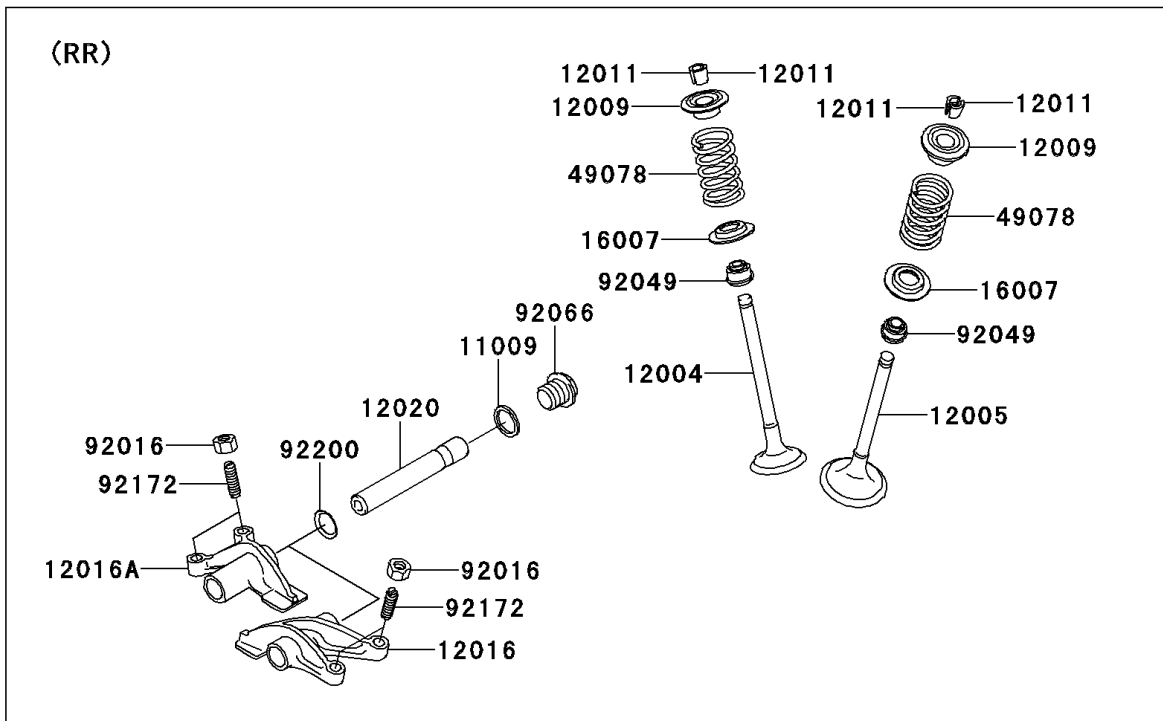

## 2013 Teryx® 750 FI 4x4 LE PARTS DIAGRAM

Valve(s)

E1210

## 2013 Teryx® 750 FI 4x4 LE PARTS LIST

Valve(s)

ITEM NAME	PART NUMBER	QUANTITY
GASKET,14X18X1.5 (Ref # 11009)	11009-1430	1
VALVE-INTAKE (Ref # 12004)	12004-0717	1
VALVE-EXHAUST (Ref # 12005)	12005-0047	1
RETAINER-VALVE SPRING (Ref # 12009)	12009-1056	1
COLLET (Ref # 12011)	12011-1051	1
ARM-ROCKER,EXHAUST (Ref # 12016)	12016-1128	1
ARM-ROCKER,INTAKE (Ref # 12016A)	12016-1129	1
SHAFT-ROCKER (Ref # 12020)	12020-0004	1
SEAT-SPRING (Ref # 16007)	16007-0703	1
SPRING-ENGINE VALVE (Ref # 49078)	49078-0014	1
NUT,6MM (Ref # 92016)	92016-061	1
SEAL-OIL,VSB58.558 (Ref # 92049)	92049-1218	1
PLUG,DRAIN (Ref # 92066)	92066-2196	1
SCREW,6MM (Ref # 92172)	92172-0737	1
WASHER,13X17X0.3 (Ref # 92200)	92200-0808	1