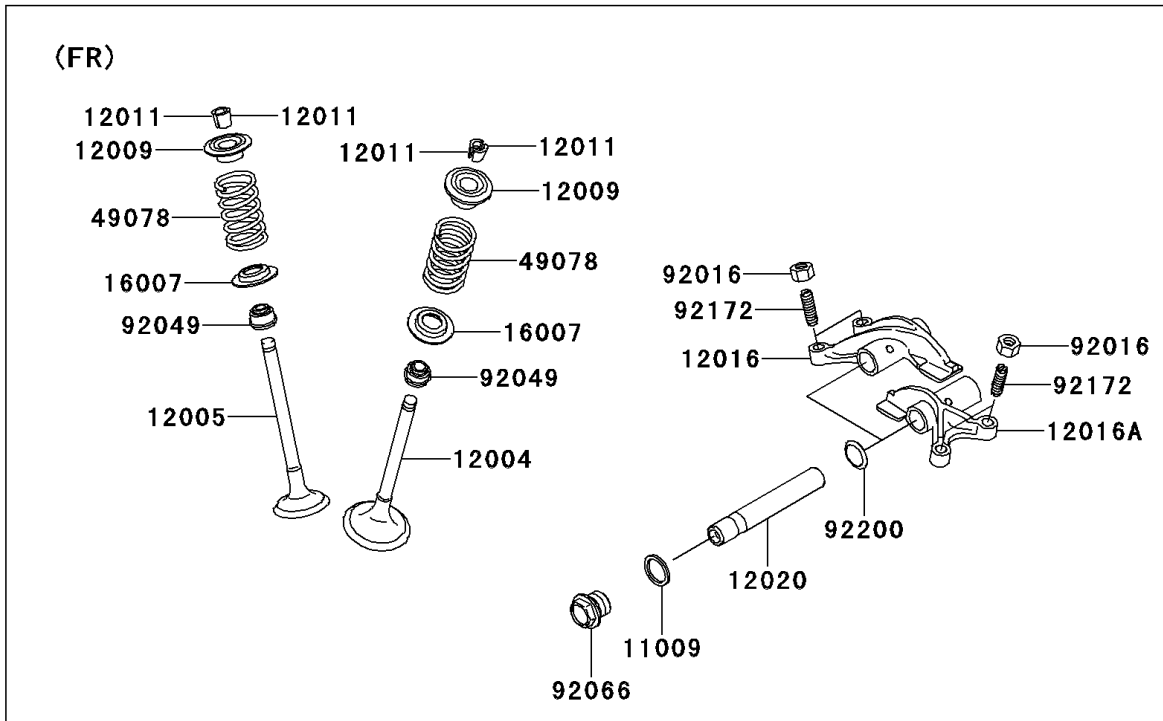

## 2013 Teryx® 750 FI 4x4 LE PARTS DIAGRAM

Valve(s)

E1210

## 2013 Teryx® 750 FI 4x4 LE PARTS LIST

Valve(s)

ITEM NAME	PART NUMBER	QUANTITY
GASKET,14X18X1.5 (Ref # 11009)	11009-1430	1
VALVE-INTAKE (Ref # 12004)	12004-0717	1
VALVE-EXHAUST (Ref # 12005)	12005-0047	1
RETAINER-VALVE SPRING (Ref # 12009)	12009-1056	1
COLLET (Ref # 12011)	12011-1051	1
ARM-ROCKER,EXHAUST (Ref # 12016)	12016-1128	1
ARM-ROCKER,INTAKE (Ref # 12016A)	12016-1129	1
SHAFT-ROCKER (Ref # 12020)	12020-0004	1
SEAT-SPRING (Ref # 16007)	16007-0703	1
SPRING-ENGINE VALVE (Ref # 49078)	49078-0014	1
NUT,6MM (Ref # 92016)	92016-061	1
SEAL-OIL,VSB58.558 (Ref # 92049)	92049-1218	1
PLUG,DRAIN (Ref # 92066)	92066-2196	1
SCREW,6MM (Ref # 92172)	92172-0737	1
WASHER,13X17X0.3 (Ref # 92200)	92200-0808	1