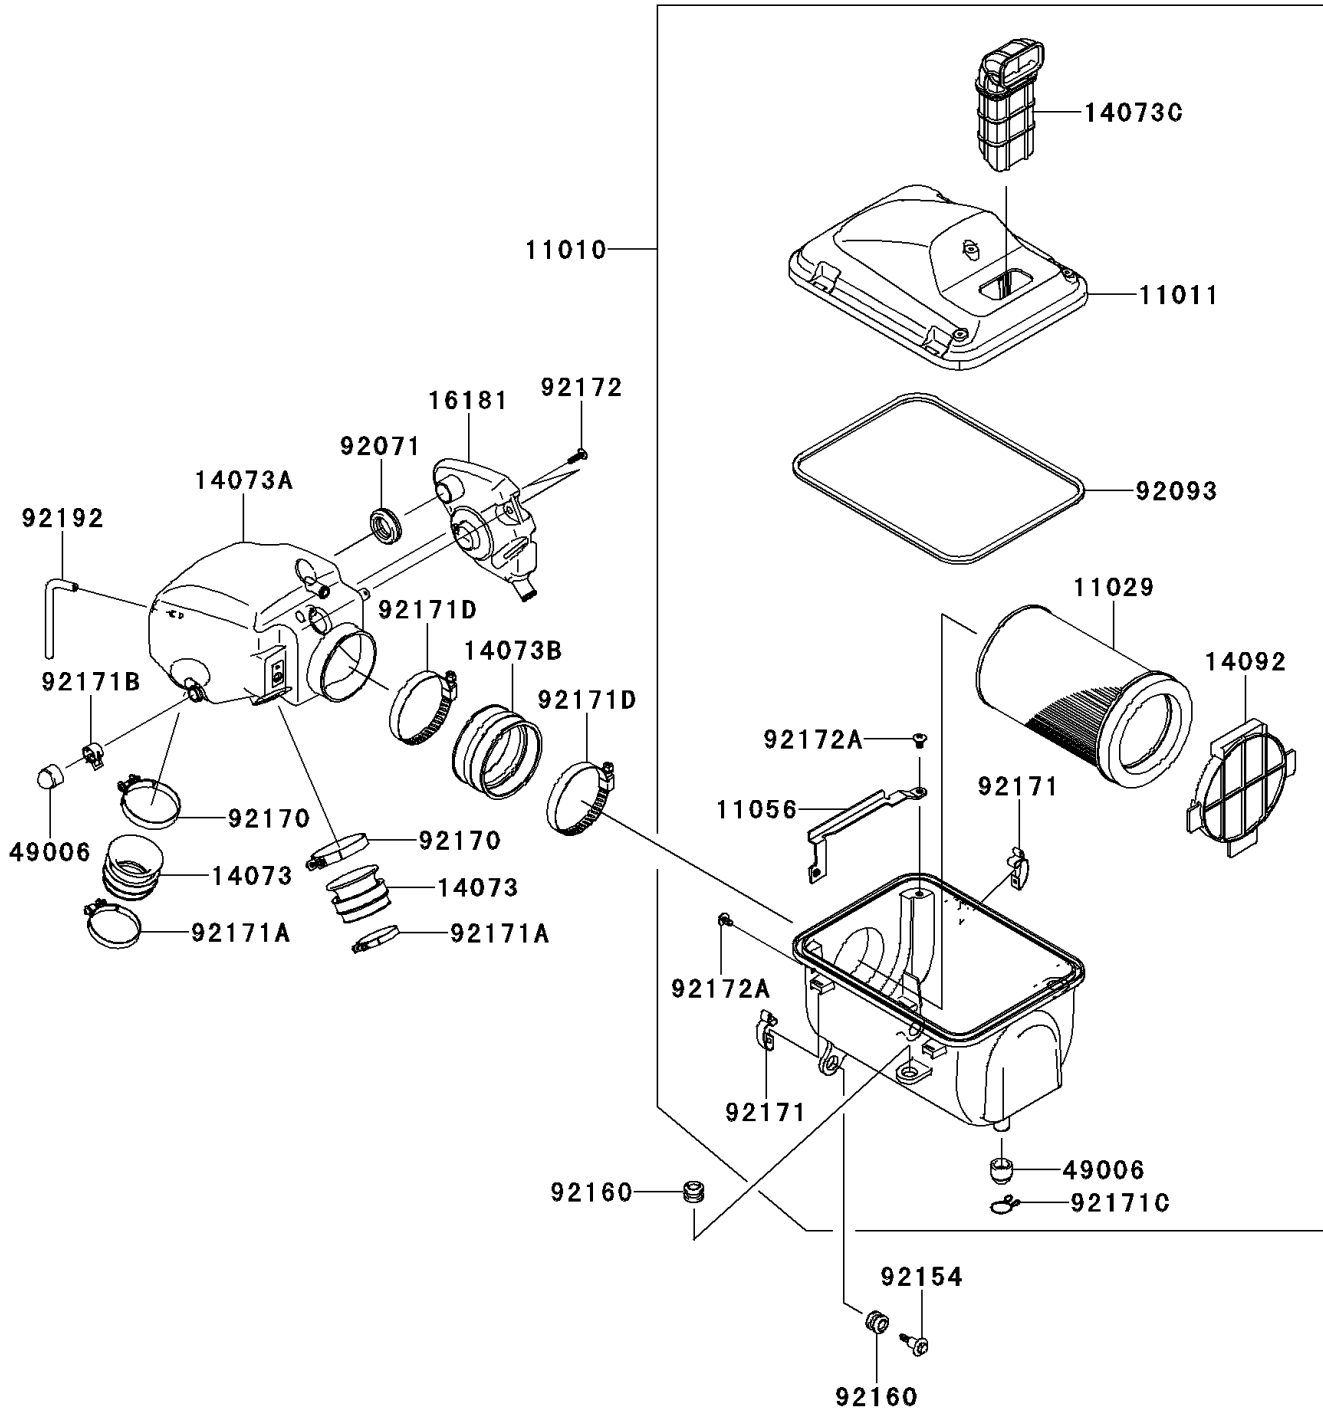

2013 Teryx® 750 FI 4x4 LE PARTS DIAGRAM

Air Cleaner

E1130

2013 Teryx® 750 FI 4x4 LE PARTS LIST

Air Cleaner

ITEM NAME	PART NUMBER	QUANTITY
FILTER-ASSY-AIR (Ref # 11010)	11010-0739	1
CASE-AIR FILTER,UPP (Ref # 11011)	11011-0140	1
ELEMENT-ASSY-AIR FILTER (Ref # 11029)	11029-0726	1
BRACKET (Ref # 11056)	11056-1891	1
DUCT (Ref # 14073)	14073-0160	1
DUCT,A/C-THROBO (Ref # 14073A)	14073-0257	1
DUCT,JOINT,A/C SIDE (Ref # 14073B)	14073-0258	1
DUCT,AIR INLET (Ref # 14073C)	14073-0261	1
COVER (Ref # 14092)	14092-0997	1
TANK-RESONATOR (Ref # 16181)	16181-0015	1
BOOT,DRAIN (Ref # 49006)	49006-3718	1
GROMMET,AIR FILTER (Ref # 92071)	92071-1013	1
SEAL (Ref # 92093)	92093-0083	1
BOLT,FLANGED,6X27.5 (Ref # 92154)	92154-0029	1
DAMPER (Ref # 92160)	92160-1594	1
CLAMP (Ref # 92170)	92170-1448	1
CLAMP (Ref # 92171)	92171-0225	1
CLAMP (Ref # 92171A)	92171-0722	1
CLAMP (Ref # 92171B)	92171-1277	1
CLAMP,BOOT (Ref # 92171C)	92171-3711	1
CLAMP (Ref # 92171D)	92171-3716	1
SCREW,TAPPING,5X20 (Ref # 92172)	92172-0444	1
SCREW,6X10 (Ref # 92172A)	92172-0809	1
TUBE,4X8X127 (Ref # 92192)	92192-0763	1