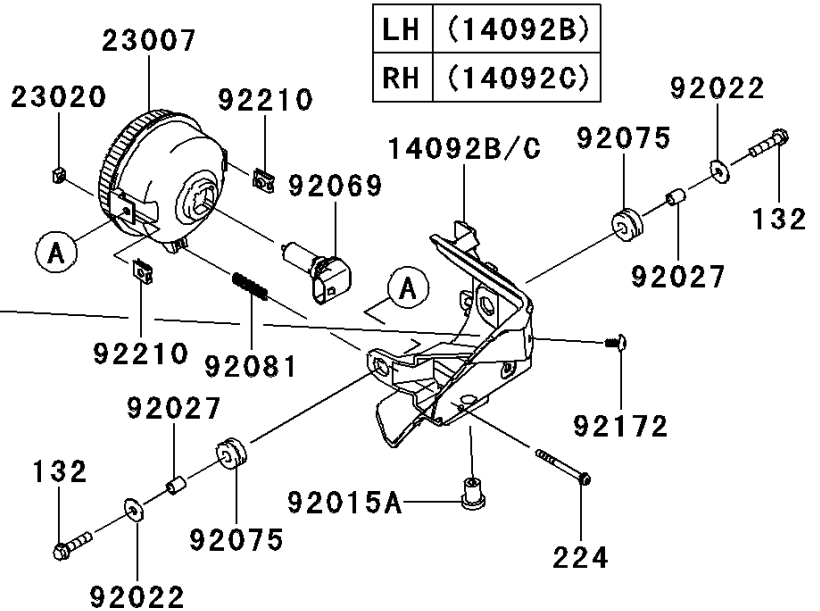

## 2013 Teryx® 750 FI 4x4 LE PARTS DIAGRAM

Headlight(s)

F2710

LH	(14092)
RH	(14092A)

## 2013 Teryx® 750 FI 4x4 LE PARTS LIST

Headlight(s)

ITEM NAME	PART NUMBER	QUANTITY
BOLT-FLANGED-SMALL,6X25 (Ref # 132)	132BA0625	1
SCREW-PAN-WP-CROS,4X45 (Ref # 224)	224AA0445	1
COVER,HEAD LAMP,FR,LH (Ref # 14092)	14092-0054	1
COVER,HEAD LAMP,FR,RH (Ref # 14092A)	14092-0055	1
COVER,HEAD LAMP,RR,LH (Ref # 14092B)	14092-0056	1
COVER,HEAD LAMP,RR,RH (Ref # 14092C)	14092-0057	1
LENS-COMP,HEAD LAMP (Ref # 23007)	23007-0096	1
NUT,4MM,FOCUS ADJUST (Ref # 23020)	23020-018	1
NUT,5MM (Ref # 92015)	92015-1627	1
NUT,RUBBER,6MM (Ref # 92015A)	92015-1692	1
WASHER,6.5X20X1.6 (Ref # 92022)	92022-125	1
COLLAR,6.8X10X12 (Ref # 92027)	92027-162	1
BULB,12V 35/35W (Ref # 92069)	92069-0019	1
DAMPER (Ref # 92075)	92075-1690	1
SPRING,FOCUS ADJUST (Ref # 92081)	92081-1896	1
COLLAR (Ref # 92143)	92143-1087	1
SCREW,TAPPING,5X10 (Ref # 92172)	92172-0262	1
SCREW,5X16 (Ref # 92172A)	92172-0322	1
CLAMP (Ref # 92173)	92173-0104	1
NUT (Ref # 92210)	92210-1125	1