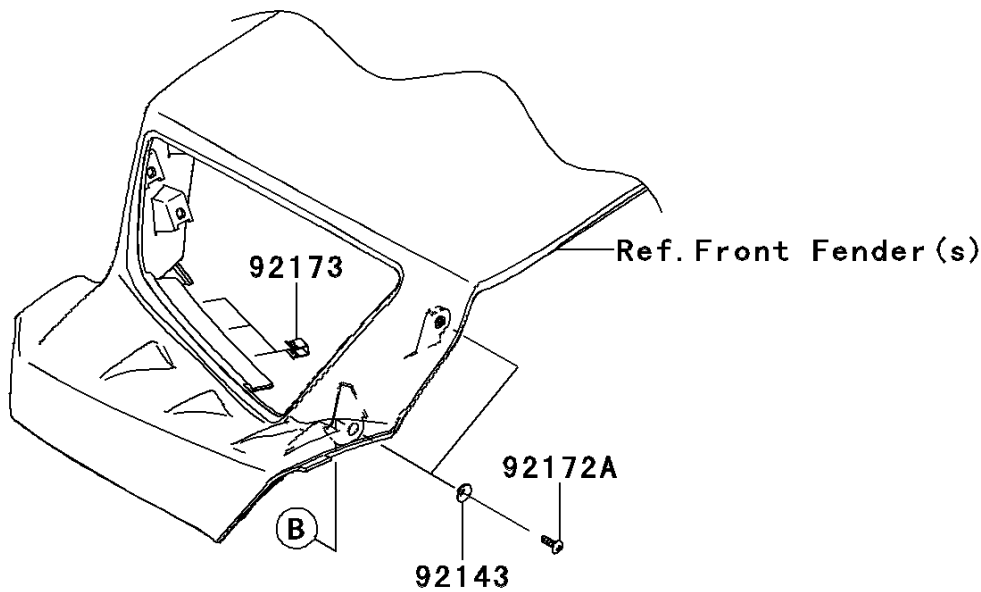

## 2013 Teryx® 750 FI 4x4 LE PARTS DIAGRAM

Headlight(s)

F2710

LH	(14092)
RH	(14092A)

## 2013 Teryx® 750 FI 4x4 LE PARTS LIST

Headlight(s)

ITEM NAME	PART NUMBER	QUANTITY
BOLT-FLANGED-SMALL,6X25 (Ref # 132)	132BA0625	1
SCREW-PAN-WP-CROS,4X45 (Ref # 224)	224AA0445	1
COVER,HEAD LAMP,FR,LH (Ref # 14092)	14092-0054	1
COVER,HEAD LAMP,FR,RH (Ref # 14092A)	14092-0055	1
COVER,HEAD LAMP,RR,LH (Ref # 14092B)	14092-0056	1
COVER,HEAD LAMP,RR,RH (Ref # 14092C)	14092-0057	1
LENS-COMP,HEAD LAMP (Ref # 23007)	23007-0096	1
NUT,4MM,FOCUS ADJUST (Ref # 23020)	23020-018	1
NUT,5MM (Ref # 92015)	92015-1627	1
NUT,RUBBER,6MM (Ref # 92015A)	92015-1692	1
WASHER,6.5X20X1.6 (Ref # 92022)	92022-125	1
COLLAR,6.8X10X12 (Ref # 92027)	92027-162	1
BULB,12V 35/35W (Ref # 92069)	92069-0019	1
DAMPER (Ref # 92075)	92075-1690	1
SPRING,FOCUS ADJUST (Ref # 92081)	92081-1896	1
COLLAR (Ref # 92143)	92143-1087	1
SCREW,TAPPING,5X10 (Ref # 92172)	92172-0262	1
SCREW,5X16 (Ref # 92172A)	92172-0322	1
CLAMP (Ref # 92173)	92173-0104	1
NUT (Ref # 92210)	92210-1125	1