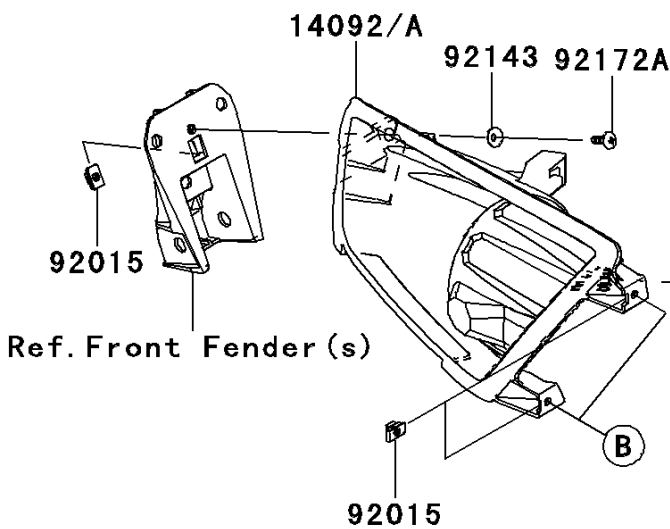

## 2013 Teryx® 750 FI 4x4 LE PARTS DIAGRAM

Headlight(s)

F2710

LH	(14092)
RH	(14092A)

## 2013 Teryx® 750 FI 4x4 LE PARTS LIST

Headlight(s)

ITEM NAME	PART NUMBER	QUANTITY
BOLT-FLANGED-SMALL,6X25 (Ref # 132)	132BA0625	1
SCREW-PAN-WP-CROS,4X45 (Ref # 224)	224AA0445	1
COVER,HEAD LAMP,FR,LH (Ref # 14092)	14092-0054	1
COVER,HEAD LAMP,FR,RH (Ref # 14092A)	14092-0055	1
COVER,HEAD LAMP,RR,LH (Ref # 14092B)	14092-0056	1
COVER,HEAD LAMP,RR,RH (Ref # 14092C)	14092-0057	1
LENS-COMP,HEAD LAMP (Ref # 23007)	23007-0096	1
NUT,4MM,FOCUS ADJUST (Ref # 23020)	23020-018	1
NUT,5MM (Ref # 92015)	92015-1627	1
NUT,RUBBER,6MM (Ref # 92015A)	92015-1692	1
WASHER,6.5X20X1.6 (Ref # 92022)	92022-125	1
COLLAR,6.8X10X12 (Ref # 92027)	92027-162	1
BULB,12V 35/35W (Ref # 92069)	92069-0019	1
DAMPER (Ref # 92075)	92075-1690	1
SPRING,FOCUS ADJUST (Ref # 92081)	92081-1896	1
COLLAR (Ref # 92143)	92143-1087	1
SCREW,TAPPING,5X10 (Ref # 92172)	92172-0262	1
SCREW,5X16 (Ref # 92172A)	92172-0322	1
CLAMP (Ref # 92173)	92173-0104	1
NUT (Ref # 92210)	92210-1125	1