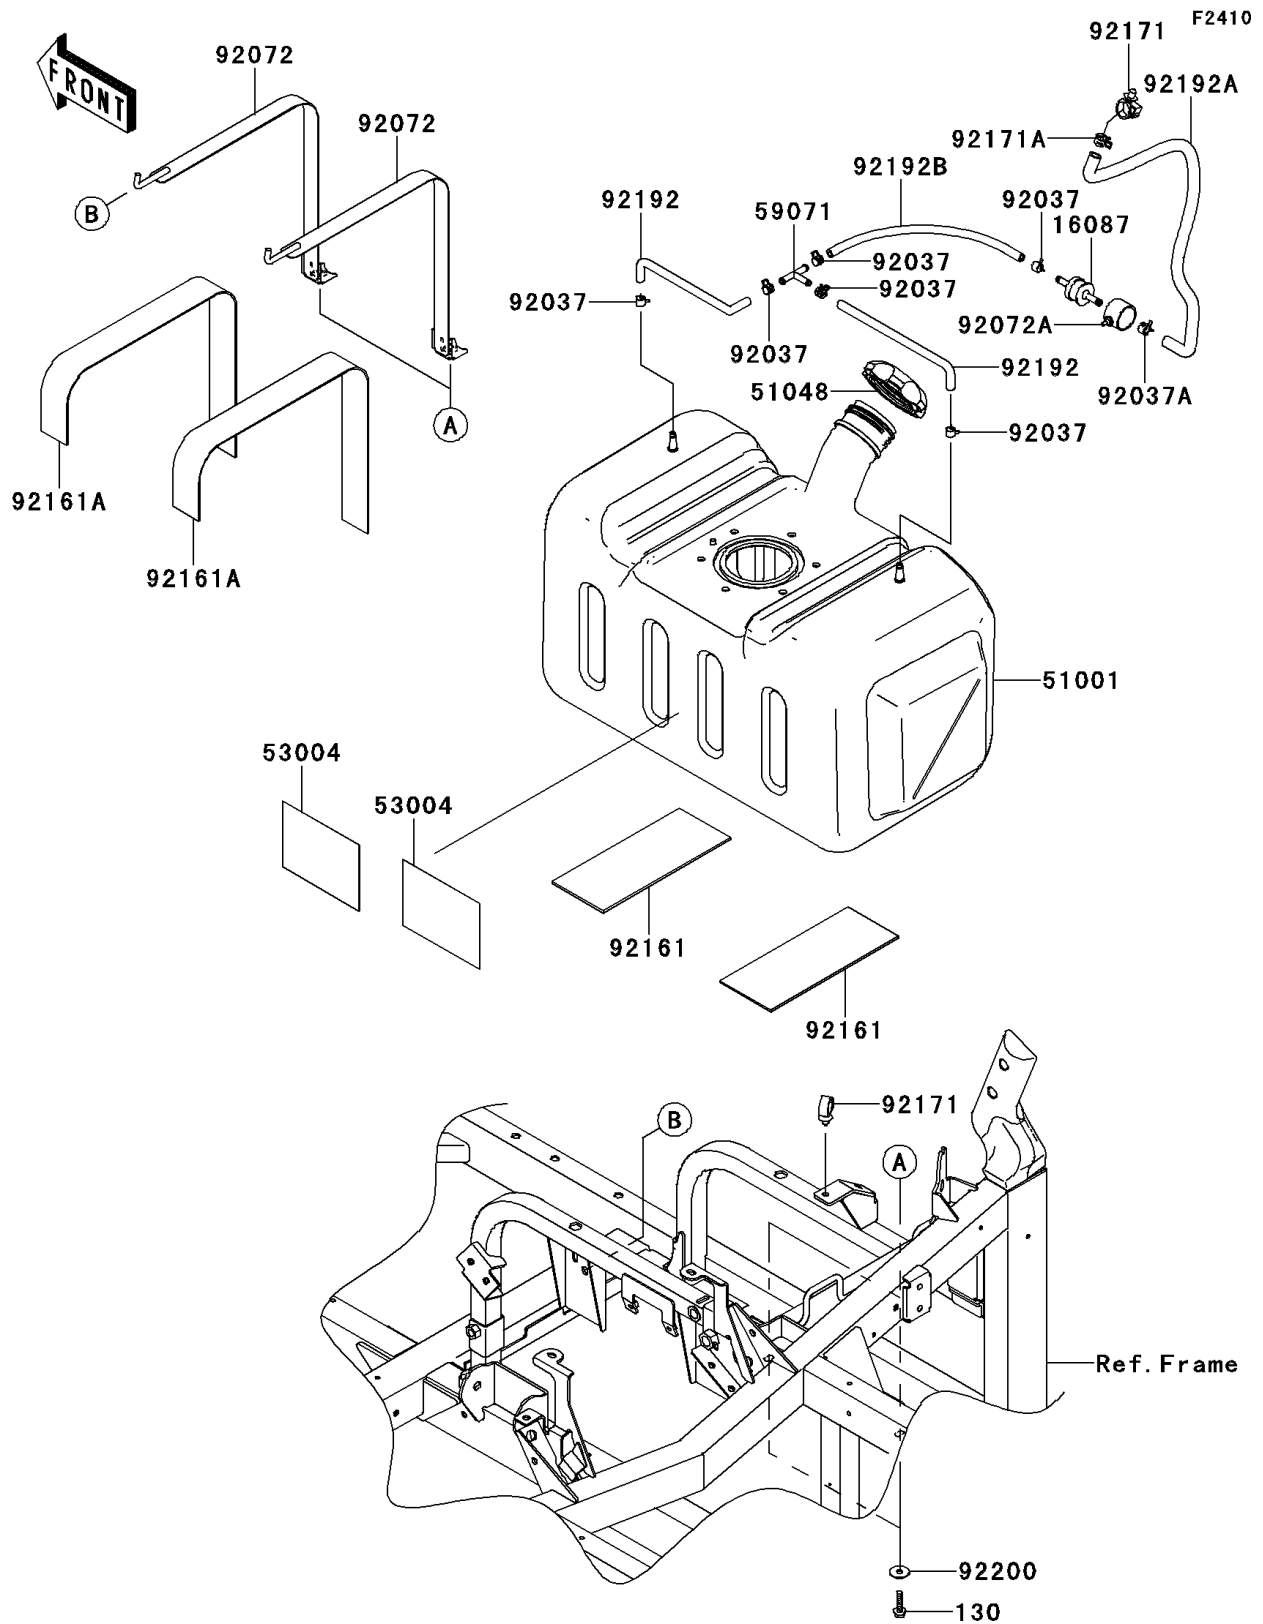

2013 Teryx® 750 FI 4x4 LE PARTS DIAGRAM

Fuel Tank

2013 Teryx® 750 FI 4x4 LE PARTS LIST

Fuel Tank

ITEM NAME	PART NUMBER	QUANTITY
BOLT-FLANGED,6X25 (Ref # 130)	130BA0625	1
VALVE-CHECK (Ref # 16087)	16087-0703	1
TANK-COMP-FUEL (Ref # 51001)	51001-0291	1
CAP-ASSY-TANK,FUEL (Ref # 51048)	51048-0028	1
MAT,FUEL TANK (Ref # 53004)	53004-0050	1
JOINT (Ref # 59071)	59071-3705	1
CLAMP,TUBE (Ref # 92037)	92037-1461	1
CLAMP,TUBE (Ref # 92037A)	92037-1505	1
BAND,FUEL TANK (Ref # 92072)	92072-0132	1
BAND (Ref # 92072A)	92072-1438	1
DAMPER (Ref # 92161)	92161-0743	1
DAMPER,FUEL TANK (Ref # 92161A)	92161-0794	1
CLAMP (Ref # 92171)	92171-0453	1
CLAMP (Ref # 92171A)	92171-0515	1
TUBE,BREATHER (Ref # 92192)	92192-0773	1
TUBE,BREATHER,8X13X585/41 (Ref # 92192A)	92192-1172	1
TUBE,BREATHER,5X9X220 (Ref # 92192B)	92192-1199	1
WASHER,6.5X22X1.6 (Ref # 92200)	92200-1087	1