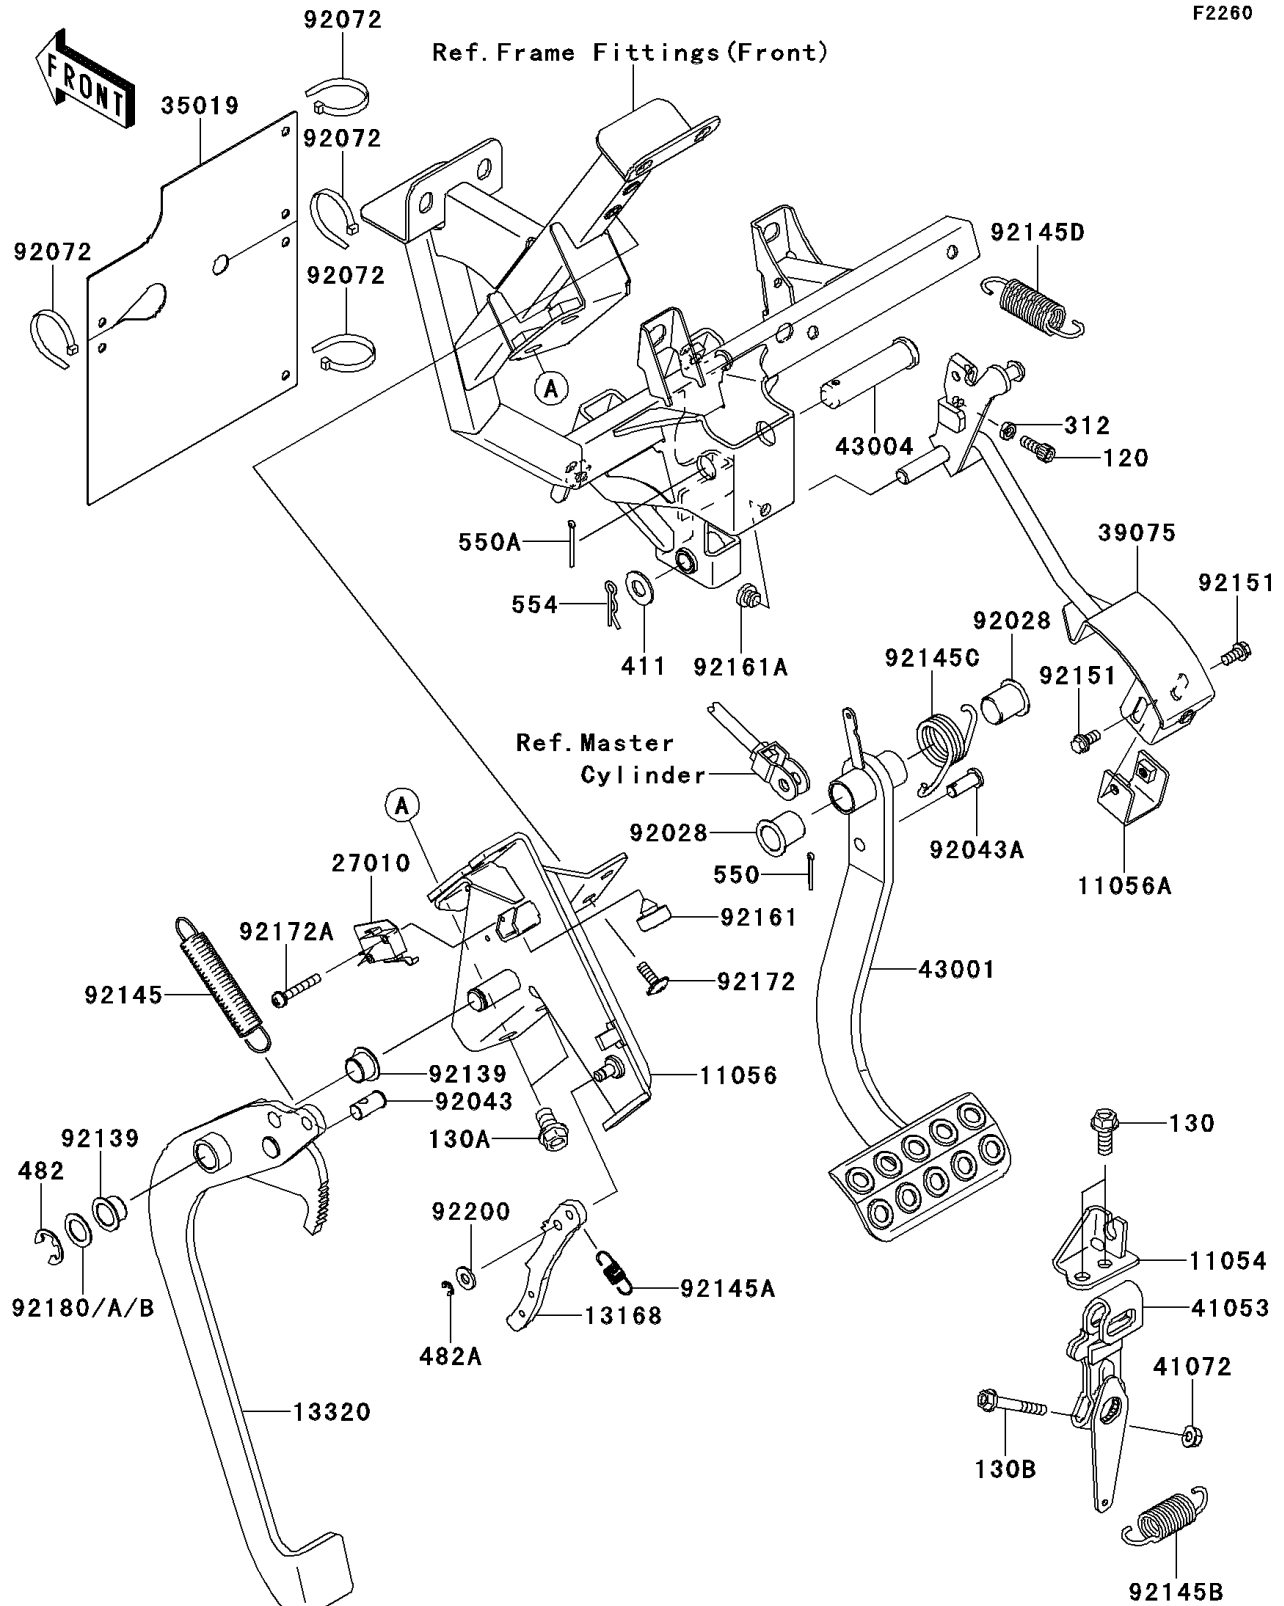

2013 Teryx® 750 FI 4x4 LE PARTS DIAGRAM

Brake Pedal/Throttle Lever

F2260

2013 Teryx® 750 FI 4x4 LE PARTS LIST

Brake Pedal/Throttle Lever

ITEM NAME	PART NUMBER	QUANTITY
BOLT-SOCKET,6X16 (Ref # 120)	120CA0616	1
BOLT-FLANGED,8X20 (Ref # 130)	130BA0820	1
BOLT-FLANGED,10X16 (Ref # 130A)	130BA1016	1
BOLT-FLANGED,6X40 (Ref # 130B)	130CA0640	1
NUT-HEX (Ref # 312)	312BA0600	1
WASHER-PLAIN,10MM (Ref # 411)	411AA1000	1
CIRCLIP-TYPE-E,10MM (Ref # 482)	482J0100	1
CIRCLIP-TYPE-E,4MM (Ref # 482A)	482J4000	1
PIN-COTTER,2.5X18 (Ref # 550)	550AA2518	1
BRACKET,BRAKE CABLE (Ref # 11054)	11054-0933	1
BRACKET,BRAKE LEVER (Ref # 11056)	11056-0007	1
BRACKET (Ref # 11056A)	11056-0054	1
LEVER (Ref # 13168)	13168-0174	1
LEVER-ASSY,BRAKE PEDAL (Ref # 13320)	13320-0025	1
SWITCH (Ref # 27010)	27010-0084	1
FLAP (Ref # 35019)	35019-0079	1
LEVER-THROTTLE (Ref # 39075)	39075-0015	1
LEVER-BRAKE CAM (Ref # 41053)	41053-0010	1
NUT,6MM (Ref # 41072)	41072-007	1
LEVER-BRAKE,PEDAL (Ref # 43001)	43001-0103	1
SHAFT-BRAKE (Ref # 43004)	43004-1128	1
BUSHING (Ref # 92028)	92028-1571	1
PIN (Ref # 92043)	92043-0124	1
PIN (Ref # 92043A)	92043-1039	1
BAND,L=188 (Ref # 92072)	92072-1239	1
BUSHING (Ref # 92139)	92139-0182	1
SPRING (Ref # 92145)	92145-0446	1
SPRING (Ref # 92145A)	92145-0447	1
SPRING (Ref # 92145B)	92145-0563	1

2013 Teryx® 750 FI 4x4 LE PARTS LIST

Brake Pedal/Throttle Lever

ITEM NAME	PART NUMBER	QUANTITY
SPRING,BRAKE PEDAL RETURN (Ref # 92145C)	92145-0575	1
SPRING (Ref # 92145D)	92145-0636	1
BOLT,6X12 (Ref # 92151)	92151-1997	1
DAMPER (Ref # 92161)	92161-0590	1
DAMPER (Ref # 92161A)	92161-1084	1
SCREW,6X16 (Ref # 92172)	92172-0236	1
SCREW,3X20 (Ref # 92172A)	92172-0419	1
SHIM,T=0.8 (Ref # 92180)	92180-0279	1
SHIM,T=1.0 (Ref # 92180A)	92180-0281	1
SHIM,T=1.2 (Ref # 92180B)	92180-0282	1
WASHER,6.5X14.5X1.5 (Ref # 92200)	92200-3775	1
PIN-COTTER,2.5X25 (Ref # 550A)	550AA2525	1
PIN-SNAP,10MM (Ref # 554)	554DA1000	1