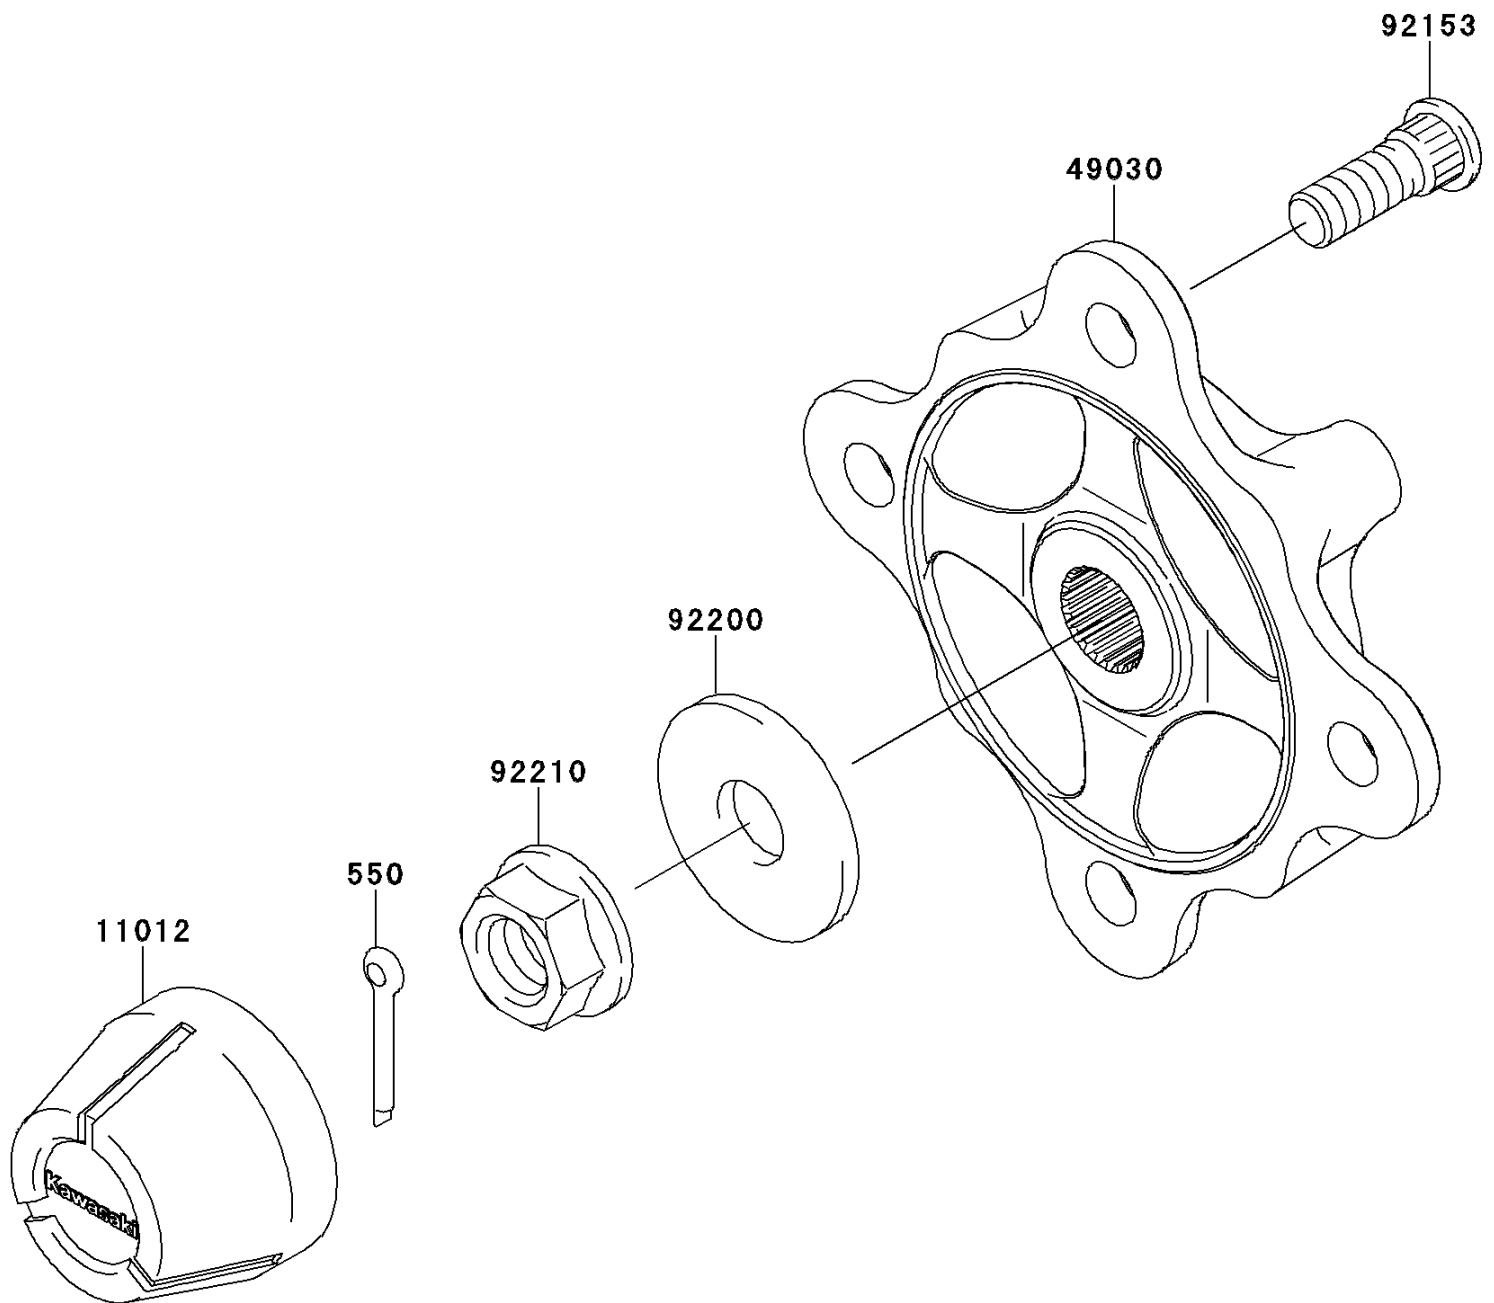

2013 Teryx® 750 FI 4x4 LE PARTS DIAGRAM

Front Hubs/Brakes

F2230

2013 Teryx® 750 FI 4x4 LE PARTS LIST

Front Hubs/Brakes

| ITEM NAME | PART NUMBER | QUANTITY |
|----------------------------------|-------------|----------|
| PIN-COTTER,4.0X30 (Ref # 550) | 550AA4030 | 1 |
| CAP,WHEEL (Ref # 11012) | 11012-1969 | 1 |
| HUB,FR (Ref # 49030) | 49030-0041 | 1 |
| BOLT,12MM (Ref # 92153) | 92153-1915 | 1 |
| WASHER,18.5X52X4.5 (Ref # 92200) | 92200-0425 | 1 |
| NUT,FLANGED,18MM (Ref # 92210) | 92210-0132 | 1 |