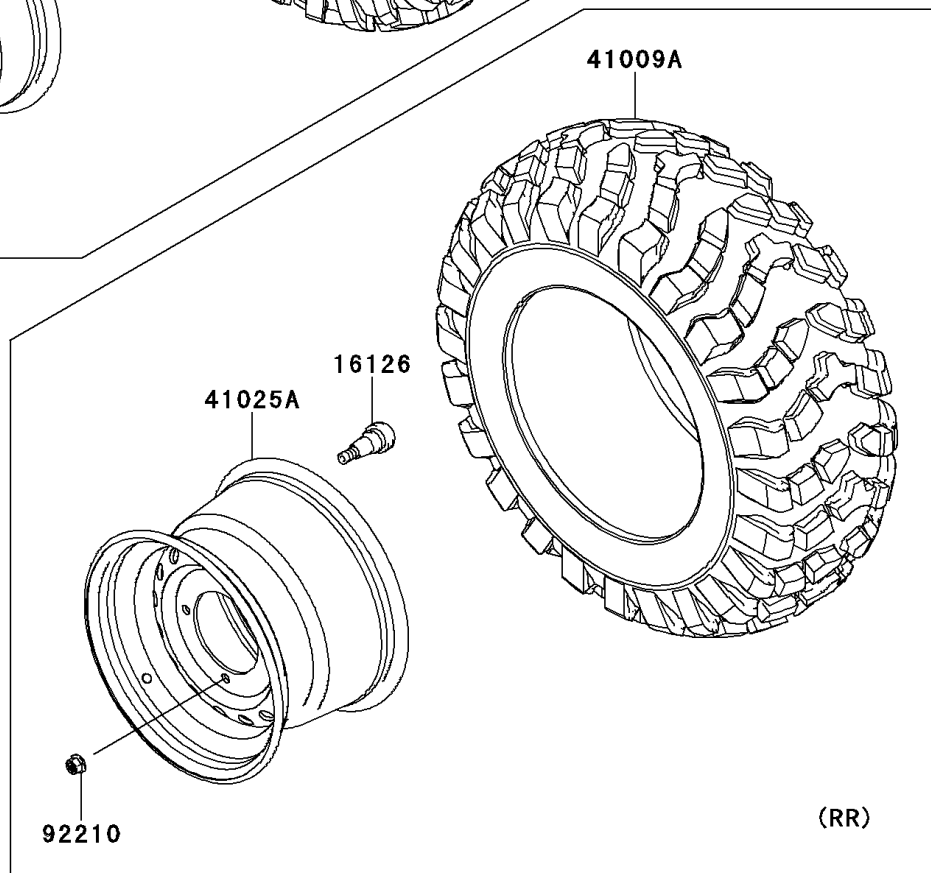

2013 Teryx® 750 FI 4x4 LE PARTS DIAGRAM

Wheels/Tires

F2210

2013 Teryx® 750 FI 4x4 LE PARTS LIST

Wheels/Tires

ITEM NAME	PART NUMBER	QUANTITY
VALVE (Ref # 16126)	16126-4001	1
TIRE,FR,26X8.00-12,M989 (Ref # 41009)	41009-0143	1
TIRE,RR,26X10.00-12,M990 (Ref # 41009A)	41009-0144	1
RIM,FR,12X6.0AT,SILVER (Ref # 41025)	41025-0310-16H	1
RIM,RR,12X8.0AT,SILVER (Ref # 41025A)	41025-0311-16H	1
NUT,12MM (Ref # 92210)	92210-0603	1