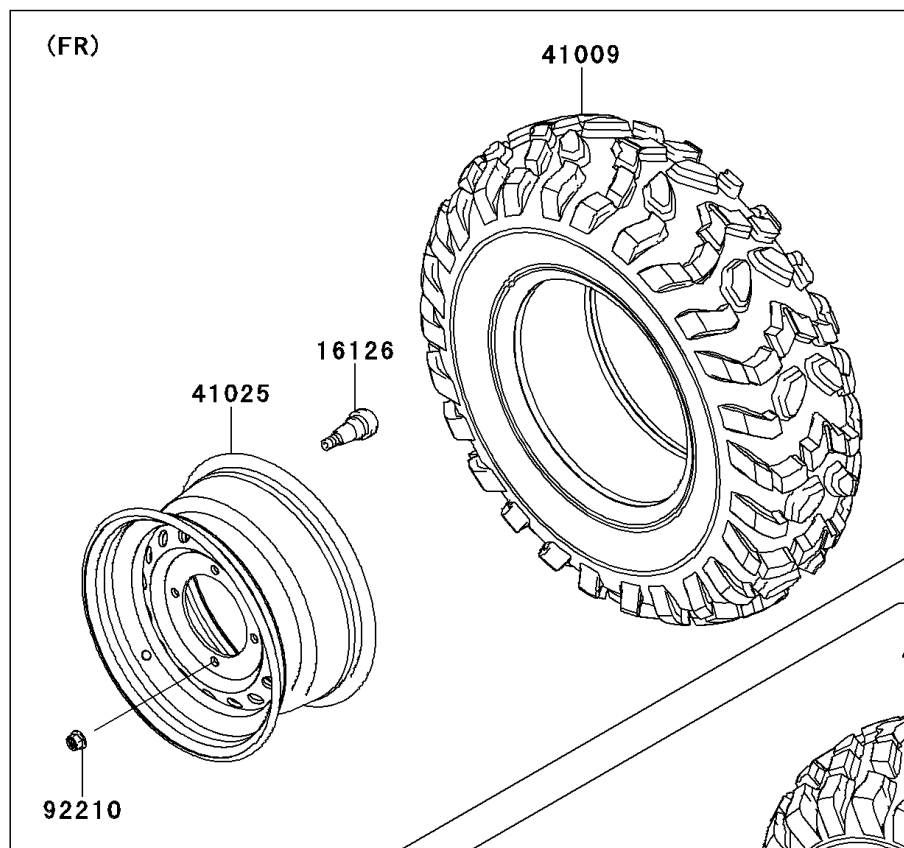

2013 Teryx® 750 FI 4x4 LE PARTS DIAGRAM

Wheels/Tires

F2210

2013 Teryx® 750 FI 4x4 LE PARTS LIST

Wheels/Tires

ITEM NAME	PART NUMBER	QUANTITY
VALVE (Ref # 16126)	16126-4001	1
TIRE,FR,26X8.00-12,M989 (Ref # 41009)	41009-0143	1
TIRE,RR,26X10.00-12,M990 (Ref # 41009A)	41009-0144	1
RIM,FR,12X6.0AT,SILVER (Ref # 41025)	41025-0310-16H	1
RIM,RR,12X8.0AT,SILVER (Ref # 41025A)	41025-0311-16H	1
NUT,12MM (Ref # 92210)	92210-0603	1