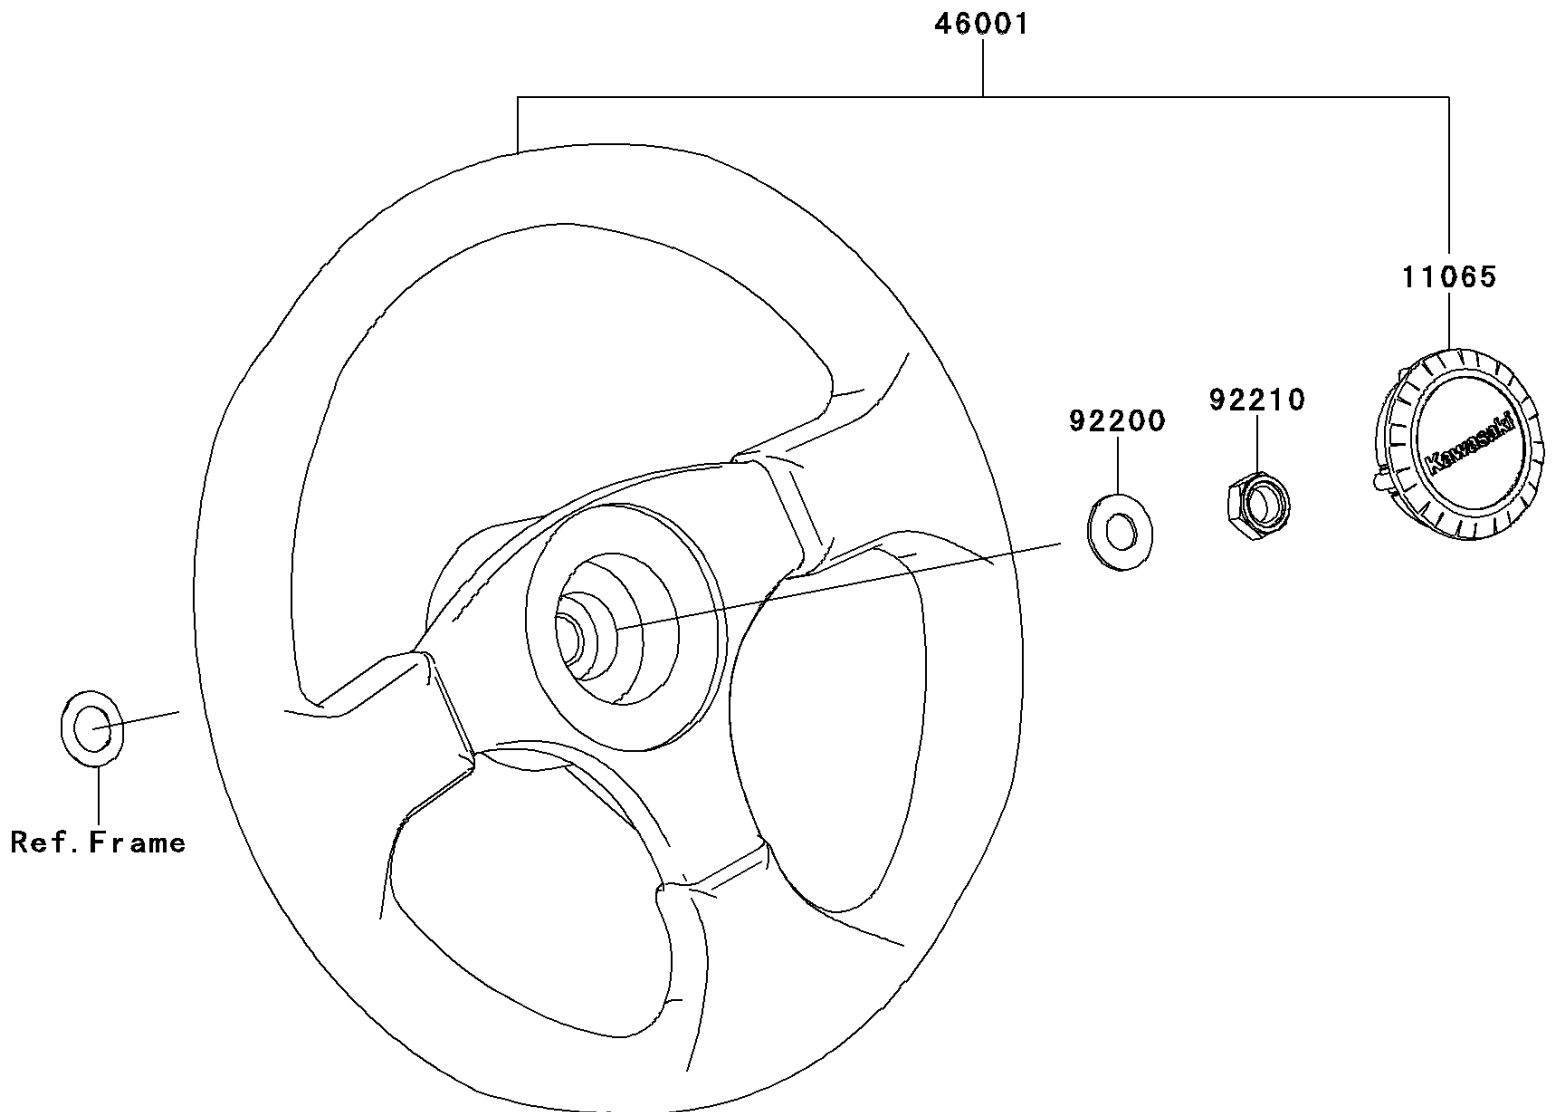

2013 Teryx® 750 FI 4x4 PARTS DIAGRAM

Steering Wheel

F2311

2013 Teryx® 750 FI 4x4 PARTS LIST

Steering Wheel

ITEM NAME	PART NUMBER	QUANTITY
CAP,HANDLE (Ref # 11065)	11065-0171	1
HANDLE-ASSY (Ref # 46001)	46001-0001	1
WASHER,12.1X25X1.6 (Ref # 92200)	92200-0455	1
NUT,LOCK,12MM (Ref # 92210)	92210-1249	1