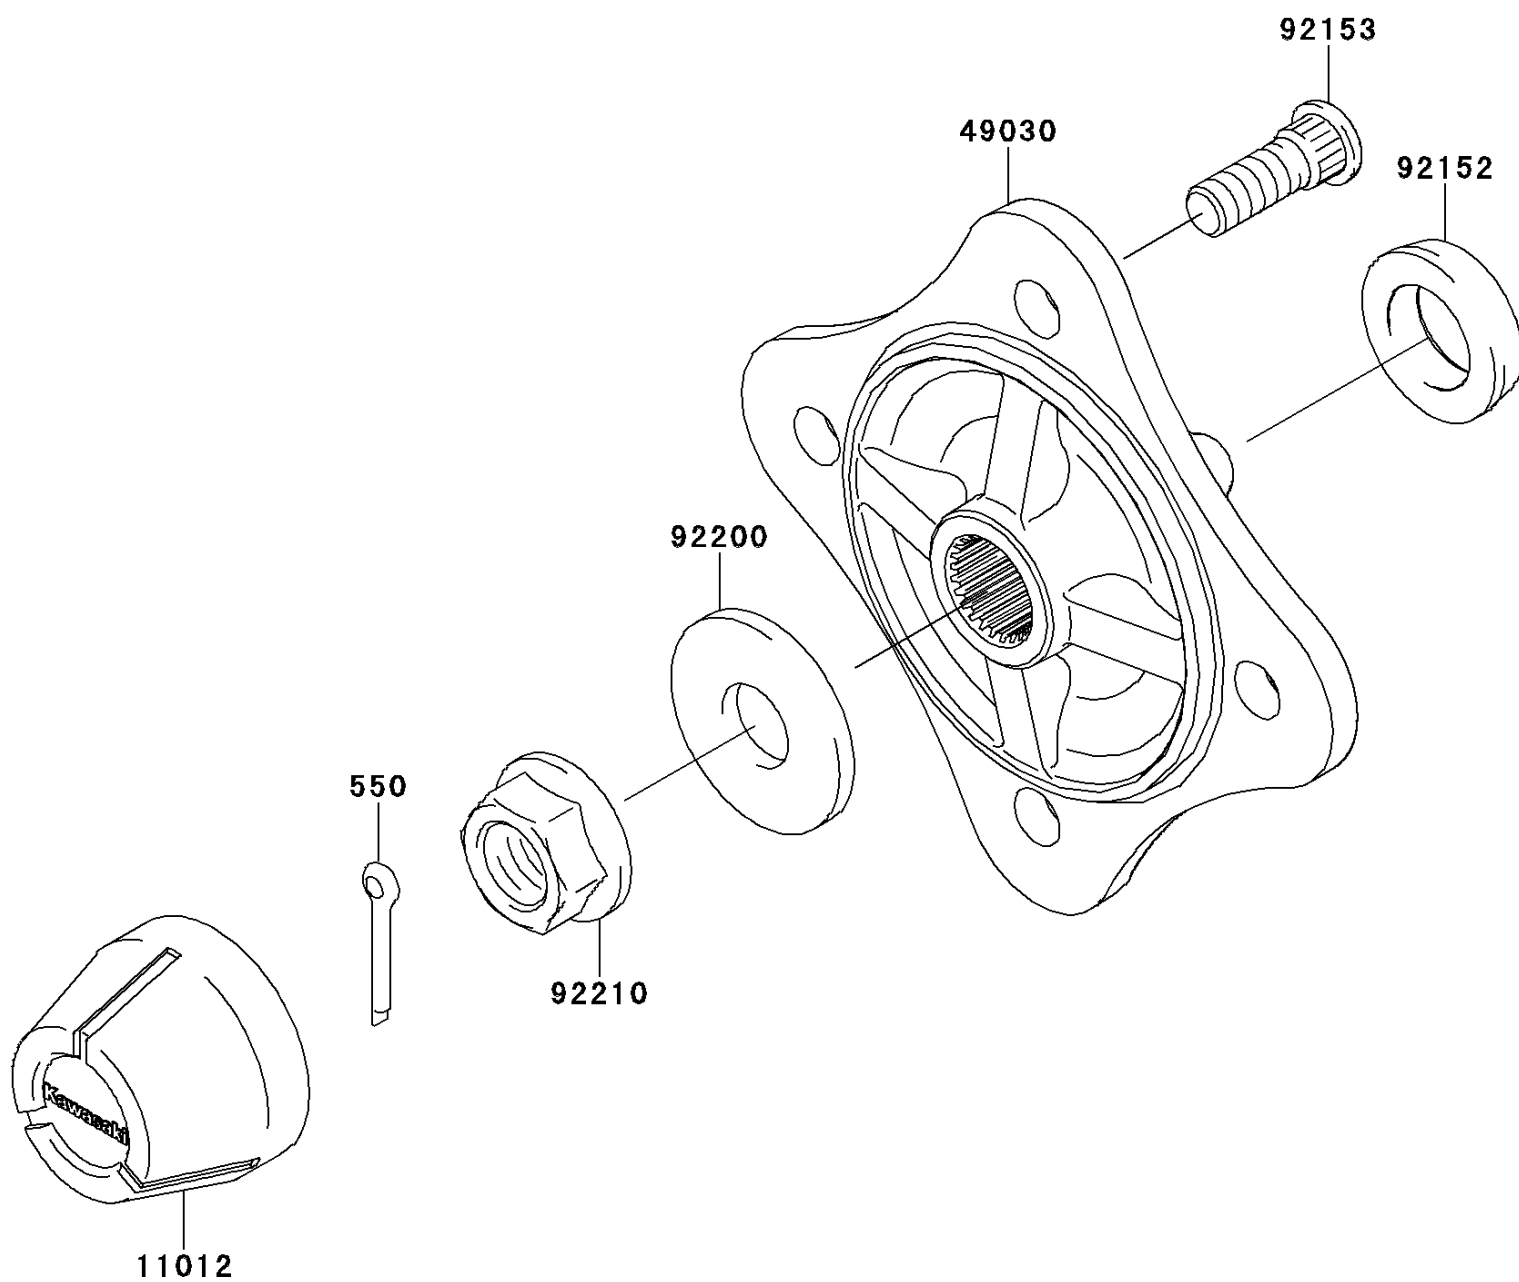

## 2013 Teryx® 750 FI 4x4 PARTS DIAGRAM

Rear Hubs/Brakes

F2240

## 2013 Teryx® 750 FI 4x4 PARTS LIST

Rear Hubs/Brakes

ITEM NAME	PART NUMBER	QUANTITY
PIN-COTTER,4.0X30 (Ref # 550)	550AA4030	1
CAP,WHEEL (Ref # 11012)	11012-1969	1
HUB,RR (Ref # 49030)	49030-0042	1
COLLAR (Ref # 92152)	92152-0631	1
BOLT,12MM (Ref # 92153)	92153-1915	1
WASHER,20.3X52X4.5 (Ref # 92200)	92200-0130	1
NUT,FLANGED,20MM (Ref # 92210)	92210-2093	1