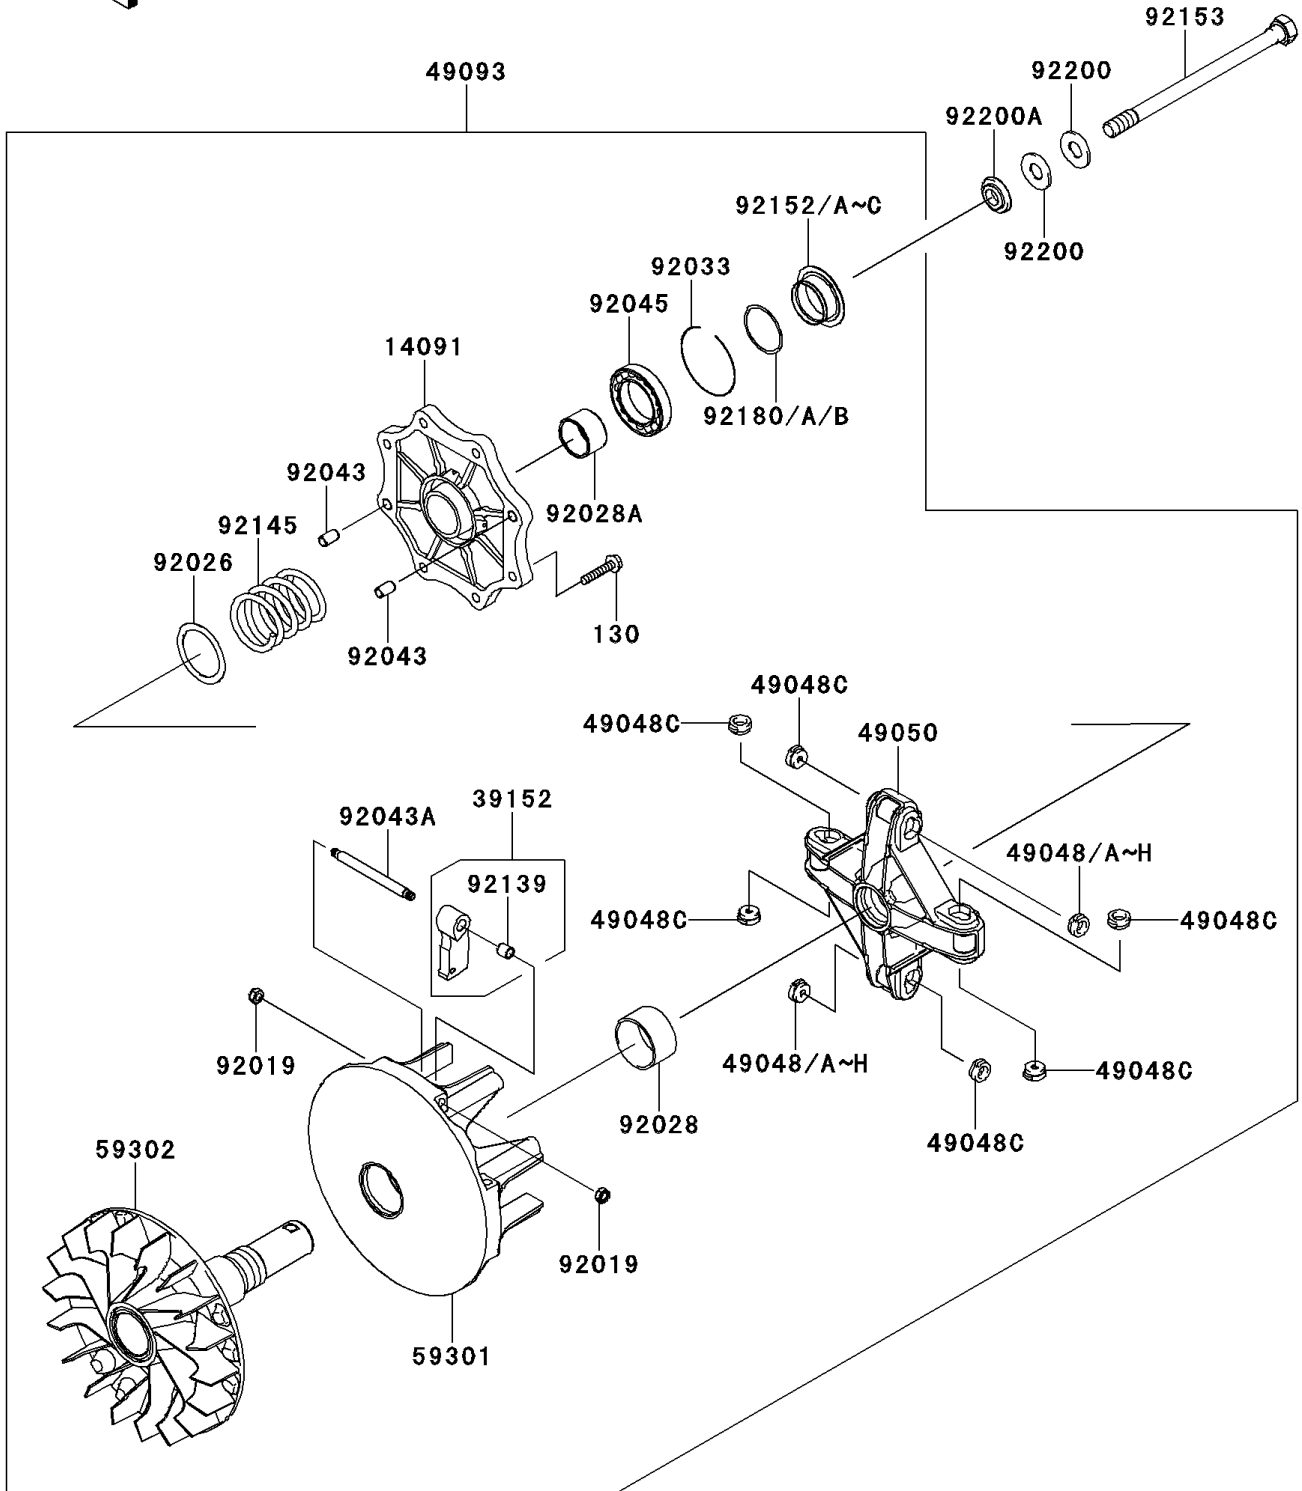

2013 Teryx® 750 FI 4x4 PARTS DIAGRAM

Drive Converter

E1391

2013 Teryx® 750 FI 4x4 PARTS LIST

Drive Converter

ITEM NAME	PART NUMBER	QUANTITY
BOLT-FLANGED,6X30 (Ref # 130)	130CA0630	1
COVER (Ref # 14091)	14091-1804	1
WEIGHT-RAMP (Ref # 39152)	39152-0026	1
SHOE,T=7.2 (Ref # 49048)	49048-1087	1
SHOE,T=7.3 (Ref # 49048A)	49048-1088	1
SHOE,T=7.4 (Ref # 49048B)	49048-1089	1
SHOE,T=7.5 (Ref # 49048C)	49048-1090	1
SHOE,T=7.6 (Ref # 49048D)	49048-1091	1
SHOE,T=7.7 (Ref # 49048E)	49048-1092	1
SHOE,T=7.8 (Ref # 49048F)	49048-1093	1
SHOE,T=7.9 (Ref # 49048G)	49048-1094	1
SHOE,T=8.0 (Ref # 49048H)	49048-1095	1
SPIDER (Ref # 49050)	49050-0016	1
CONVERTER-ASSY-DRIVE (Ref # 49093)	49093-0063	1
SHEAVE-MOVABLE (Ref # 59301)	59301-0007	1
SHEAVE-COMP,FIXED (Ref # 59302)	59302-0080	1
NUT,LOCK,6MM (Ref # 92019)	92019-008	1
SPACER,39X49.5X1.0 (Ref # 92026)	92026-1603	1
BUSHING (Ref # 92028)	92028-1975	1
BUSHING (Ref # 92028A)	92028-1980	1
RING-SNAP (Ref # 92033)	92033-0063	1
PIN,6.2X8X14 (Ref # 92043)	92043-1263	1
PIN (Ref # 92043A)	92043-1688	1
BEARING-BALL,6907DDG8C4 S6NS (Ref # 92045)	92045-1453	1
BUSHING (Ref # 92139)	92139-0215	1
SPRING (Ref # 92145)	92145-1465	1
COLLAR,T=1.6 (Ref # 92152)	92152-1436	1
COLLAR,T=3.0 (Ref # 92152A)	92152-1437	1
COLLAR,T=2.3 (Ref # 92152B)	92152-1438	1

2013 Teryx® 750 FI 4x4 PARTS LIST

Drive Converter

ITEM NAME	PART NUMBER	QUANTITY
COLLAR,T=3.7 (Ref # 92152C)	92152-1440	1
BOLT,12X180 (Ref # 92153)	92153-1726	1
SHIM,35X40X0.10 (Ref # 92180)	92180-1378	1
SHIM,35X40X0.20 (Ref # 92180A)	92180-1379	1
SHIM,35X40X0.30 (Ref # 92180B)	92180-1380	1
WASHER,SPRING (Ref # 92200)	92200-1504	1
WASHER (Ref # 92200A)	92200-1634	1