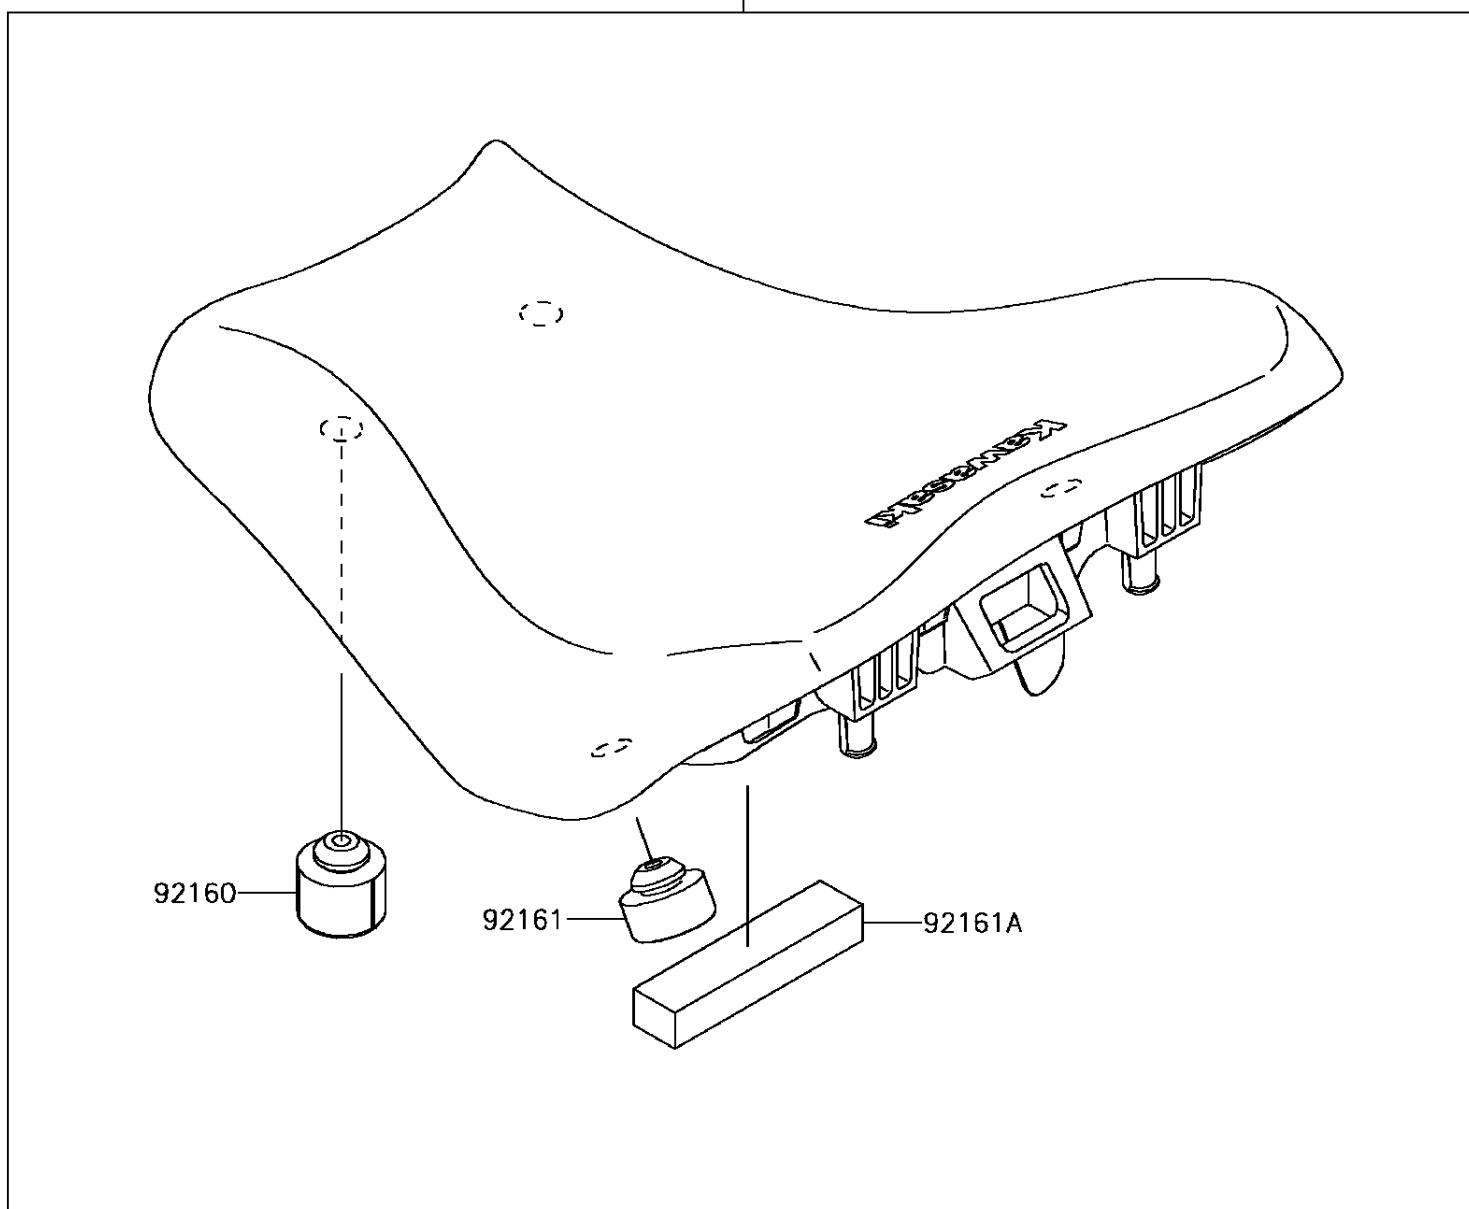

2017 PARTS DIAGRAM

Accessory(High Seat)

F2910E

99994

2017 PARTS LIST

Accessory(High Seat)

ITEM NAME	PART NUMBER	QUANTITY
DAMPER (Ref # 92160)	92160-1513	1
DAMPER,RR SEAT (Ref # 92161)	92161-0930	1
DAMPER,20X90X15 (Ref # 92161A)	92161-1867	1
KIT-ACCESSORY,HIGH SEAT (Ref # 99994)	99994-0931	1