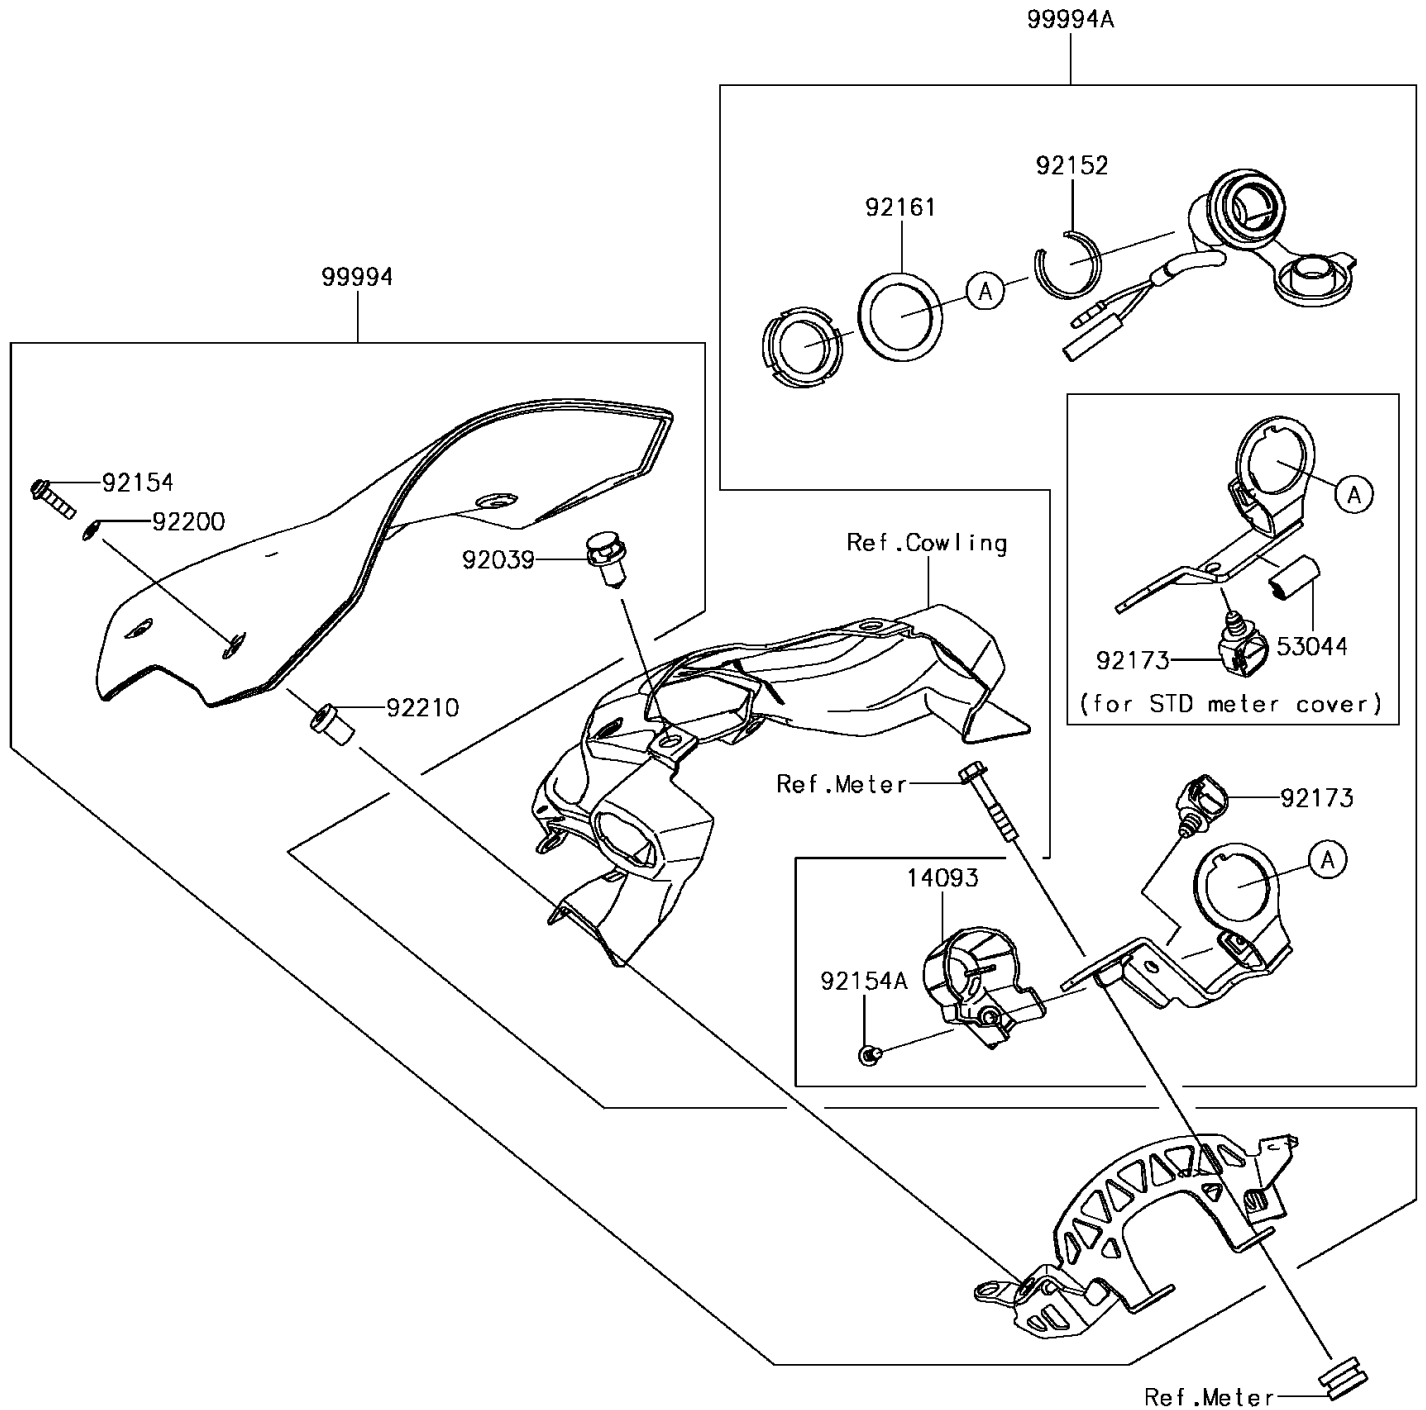

2017 PARTS DIAGRAM

Accessory(Large Meter Cover)

F2910D

2017 PARTS LIST

Accessory(Large Meter Cover)

ITEM NAME	PART NUMBER	QUANTITY
COVER,SOCKET (Ref # 14093)	14093-0212	1
TRIM,L=22 (Ref # 53044)	53044-0031	1
RIVET (Ref # 92039)	92039-0098	1
COLLAR (Ref # 92152)	92152-2135	1
BOLT,SOCKET,5X20 (Ref # 92154)	92154-0210	1
BOLT,SOCKET,5X12 (Ref # 92154A)	92154-0917	1
DAMPER (Ref # 92161)	92161-1789	1
CLAMP,12MM DIA. (Ref # 92173)	92173-0736	1
WASHER,NYLONE,5.3X11.5X0.5 (Ref # 92200)	92200-0006	1
NUT,5MM (Ref # 92210)	92210-0001	1
KIT-ACCESSORY,LARGE METER COV (Ref # 99994)	99994-0834	1
KIT-ACCESSORY,12V POWER SOCKET (Ref # 99994A)	99994-0838	1