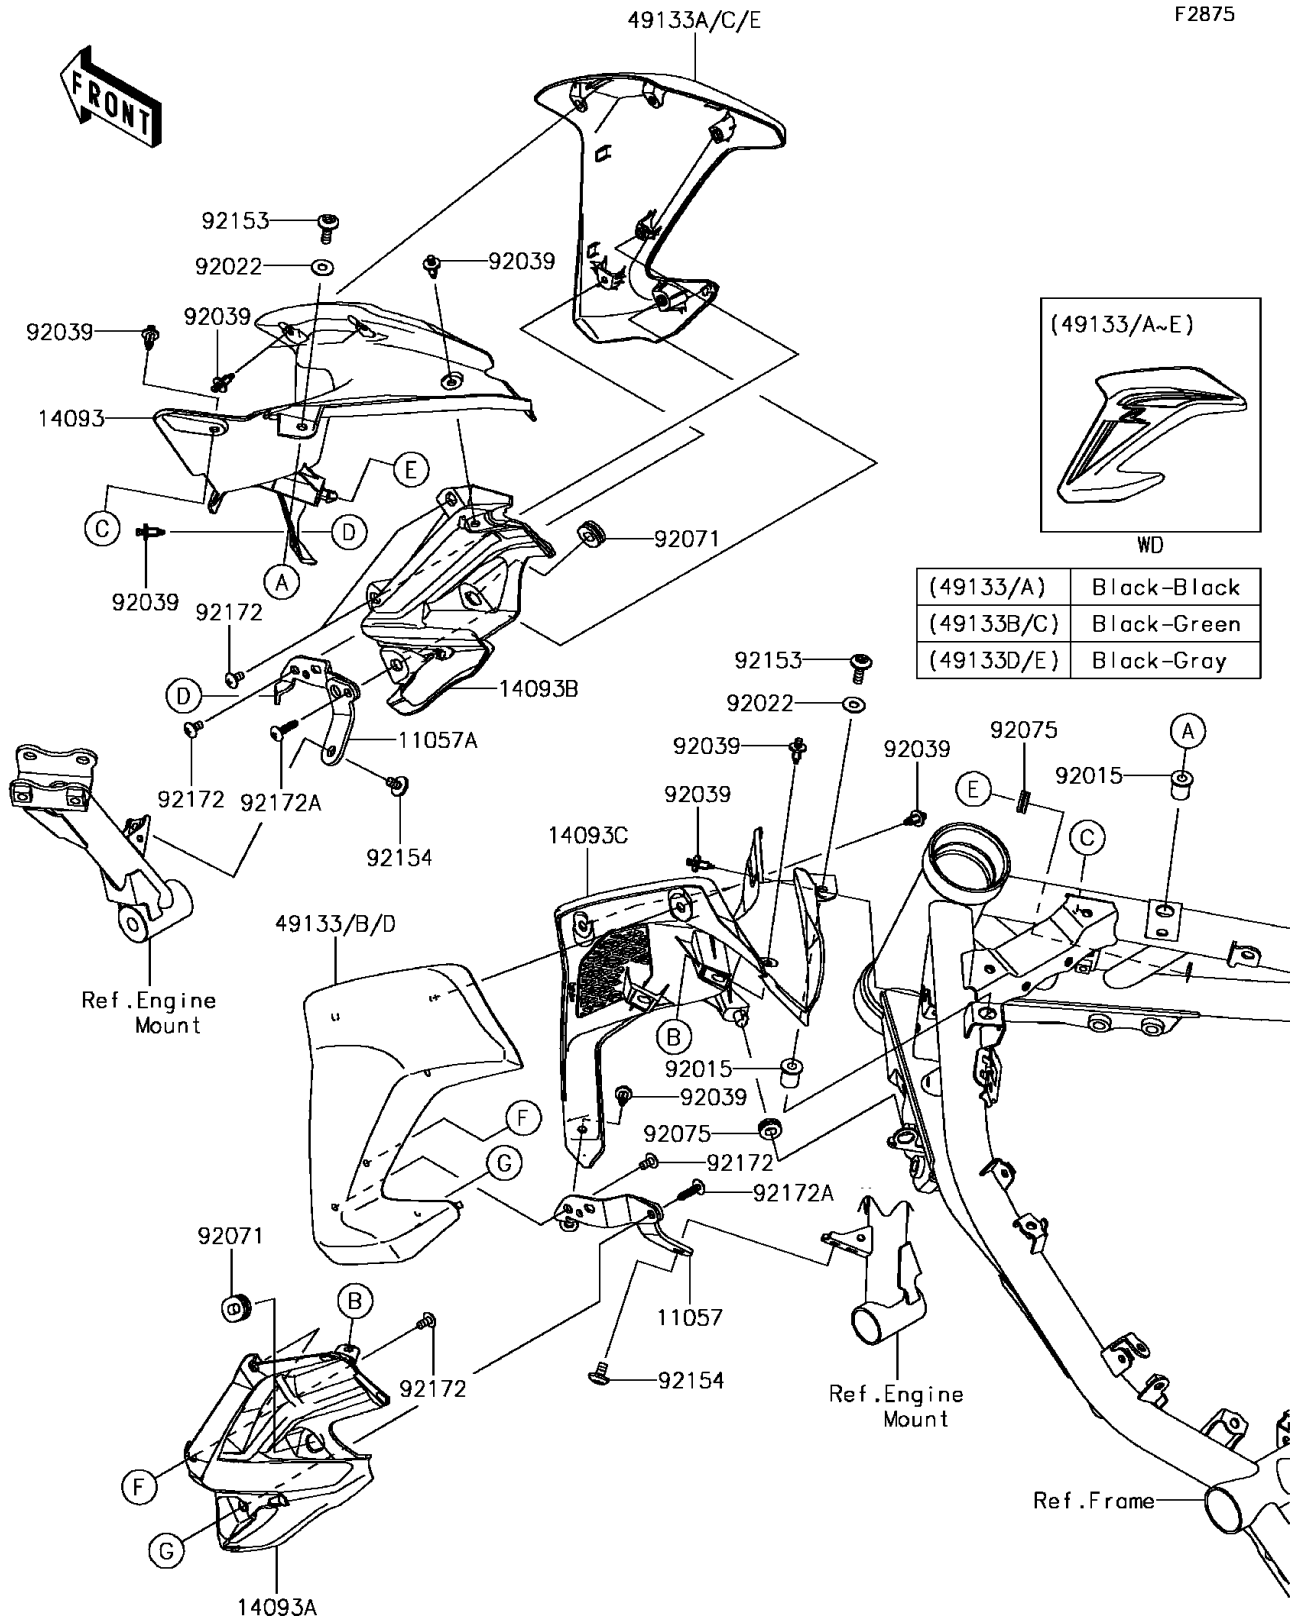

2017 PARTS DIAGRAM

Shroud

2017 PARTS LIST

Shroud

ITEM NAME	PART NUMBER	QUANTITY
BRACKET,SHROUD,LH (Ref # 11057)	11057-0254	1
BRACKET,SHROUD,RH (Ref # 11057A)	11057-0255	1
COVER,INNER,RH,FR (Ref # 14093)	14093-0506	1
COVER,INNER,LH,RR (Ref # 14093A)	14093-0507	1
COVER,INNER,RH,RR (Ref # 14093B)	14093-0508	1
COVER,INNER,LH,FR (Ref # 14093C)	14093-0638	1
SHROUD,LH,M.S.BLACK (Ref # 49133)	49133-5269-660	1
SHROUD,RH,M.S.BLACK (Ref # 49133A)	49133-5270-660	1
SHROUD,LH,M.S.BLACK (Ref # 49133D)	49133-5273-660	1
SHROUD,RH,M.S.BLACK (Ref # 49133E)	49133-5274-660	1
NUT (Ref # 92015)	92015-1700	1
WASHER,6.5X16X1.0 (Ref # 92022)	92022-1654	1
RIVET (Ref # 92039)	92039-0068	1
GROMMET,11X23X7 (Ref # 92071)	92071-0762	1
DAMPER (Ref # 92075)	92075-161	1
BOLT,6X18 (Ref # 92153)	92153-0816	1
BOLT,SOCKET,6X10 (Ref # 92154)	92154-2667	1
SCREW,5X10 (Ref # 92172)	92172-0864	1
SCREW,TAPPING,5X20 (Ref # 92172A)	92172-1159	1
SHROUD,LH,M.S.BLACK (Ref # 49133B)	49133-5271-660	1
SHROUD,RH,M.S.BLACK (Ref # 49133C)	49133-5272-660	1