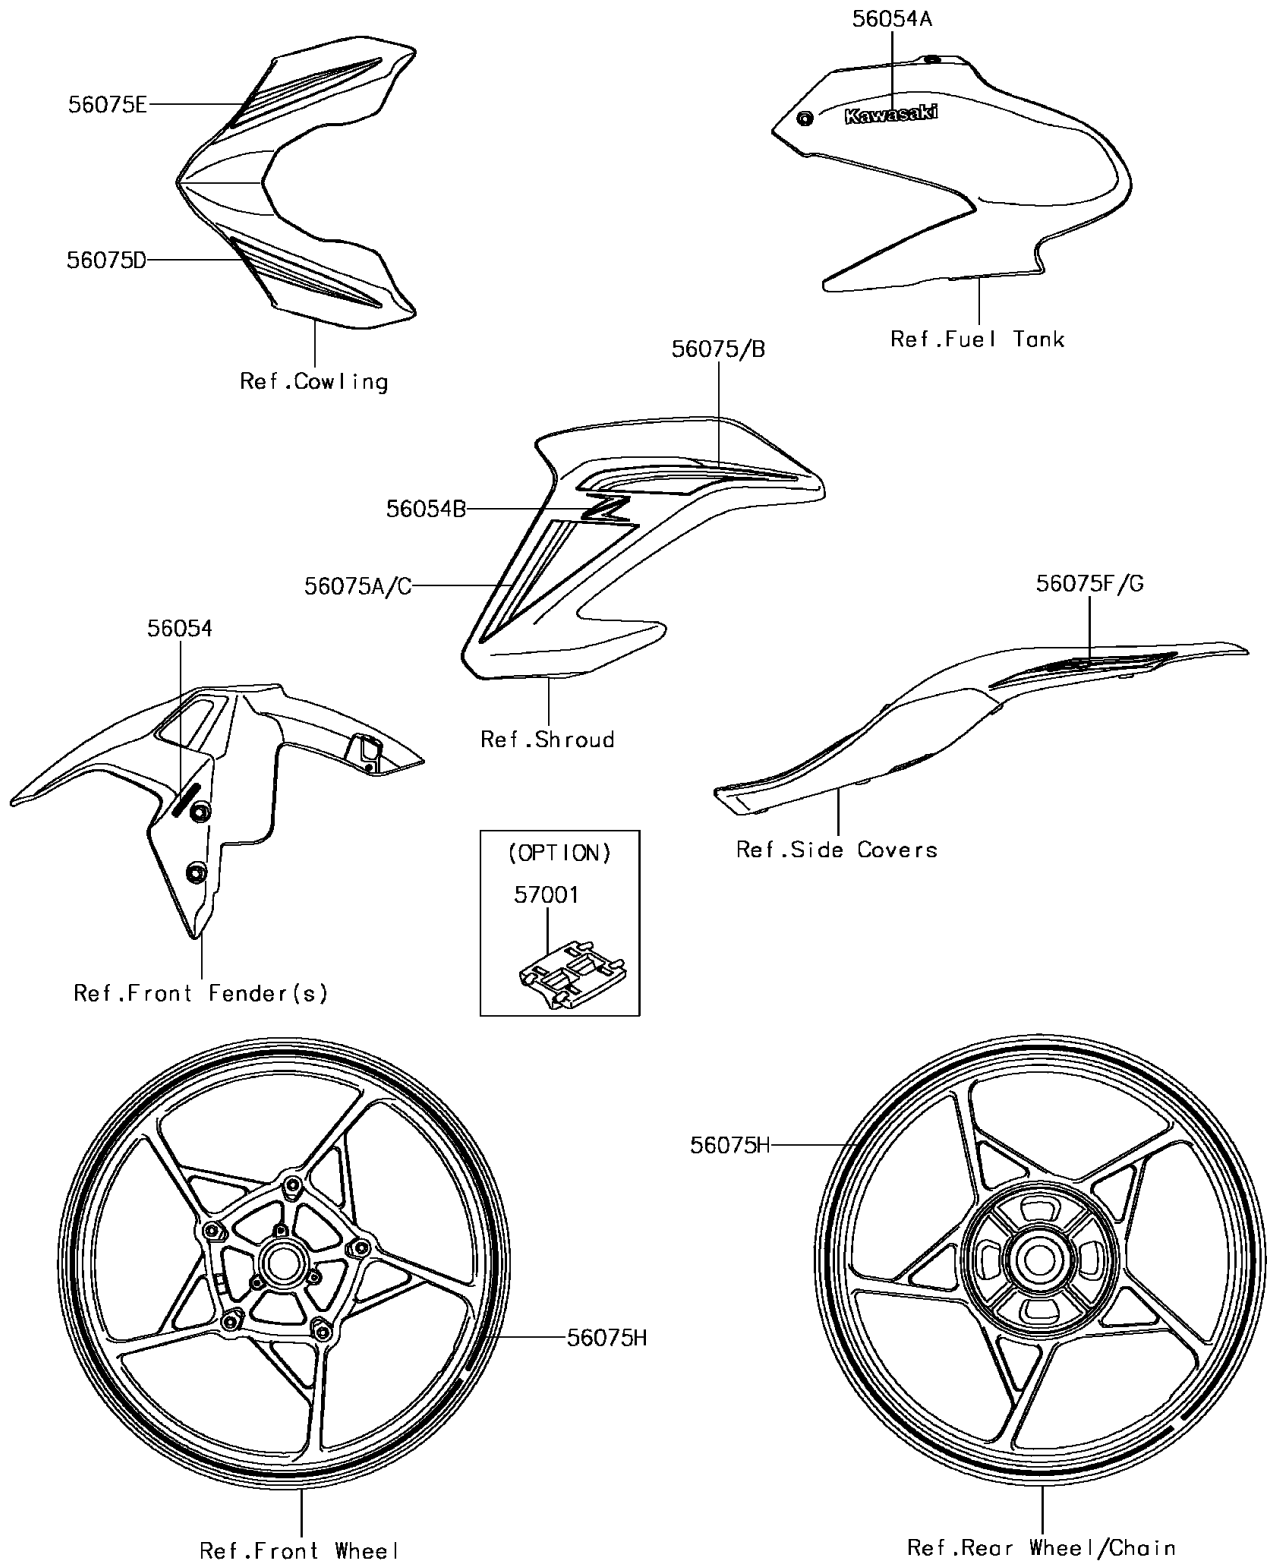

2017 PARTS DIAGRAM

Decals(Black)

F2861A

2017 PARTS LIST

Decals(Black)

ITEM NAME	PART NUMBER	QUANTITY
MARK,FR FENDER,ABS (Ref # 56054)	56054-1064	1
MARK,KAWASAKI (Ref # 56054A)	56054-1356	1
MARK,SHROUD,Z,3D (Ref # 56054B)	56054-2205	1
PATTERN,SHROUD,LH,UPP (Ref # 56075)	56075-2600	1
PATTERN,SHROUD,LH,LWR (Ref # 56075A)	56075-2601	1
PATTERN,SHROUD,RH,UPP (Ref # 56075B)	56075-2602	1
PATTERN,SHROUD,RH,LWR (Ref # 56075C)	56075-2603	1
PATTERN,UPP COWL.,LH (Ref # 56075D)	56075-2604	1
PATTERN,UPP COWL.,RH (Ref # 56075E)	56075-2605	1
PATTERN,TAIL COVER,LH (Ref # 56075F)	56075-2606	1
PATTERN,TAIL COVER,RH (Ref # 56075G)	56075-2607	1
PATTERN,WHEEL,SILVER,4X1353 (Ref # 56075H)	56075-2608	1
RIM STRIPE APPLICATOR (Ref # 57001)	57001-1752	1