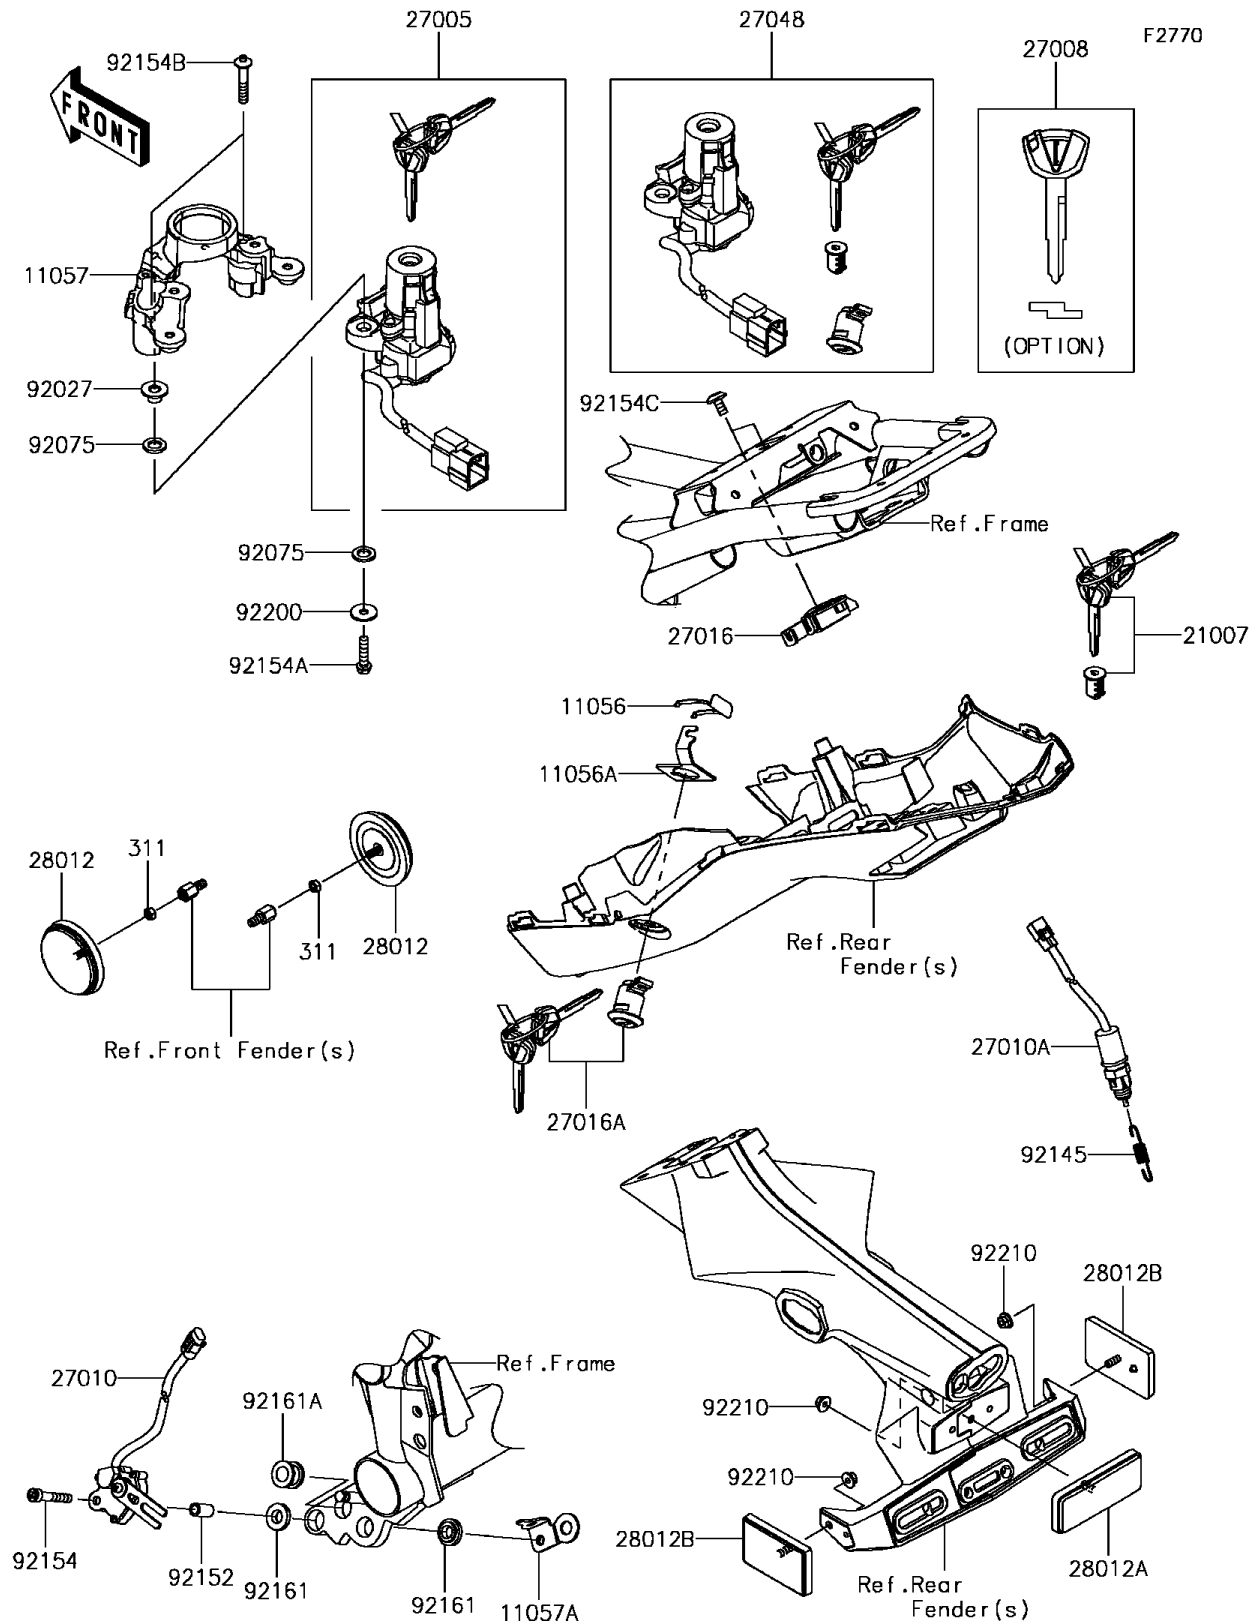

2017 PARTS DIAGRAM

Ignition Switch/Locks/Reflectors

2017 PARTS LIST

Ignition Switch/Locks/Reflectors

ITEM NAME	PART NUMBER	QUANTITY
NUT-HEX,5MM (Ref # 311)	311AB0500	1
BRACKET,CLASP (Ref # 11056)	11056-0238	1
BRACKET,SEAT LOCK (Ref # 11056A)	11056-2119	1
BRACKET,IG. SWITCH (Ref # 11057)	11057-0251	1
BRACKET (Ref # 11057A)	11057-0319	1
ROTOR,LOCK,TANK CAP (Ref # 21007)	21007-5077	1
SWITCH-ASSY-IGNITION (Ref # 27005)	27005-0613	1
KEY-LOCK,BLANK (Ref # 27008)	27008-0596	1
SWITCH,SIDE STAND (Ref # 27010)	27010-0722	1
SWITCH,REAR BRAKE (Ref # 27010A)	27010-0847	1
LOCK-ASSY,SEAT STRIKER (Ref # 27016)	27016-0008	1
LOCK-ASSY,SEAT (Ref # 27016A)	27016-5386	1
SWITCH-ASSY (Ref # 27048)	27048-5095	1
REFLECTOR-REFLEX,FR,SIDE (Ref # 28012)	28012-0001	1
REFLECTOR-REFLEX (Ref # 28012A)	28012-1077	1
REFLECTOR-REFLEX (Ref # 28012B)	28012-1088	1
COLLAR,L=9.6 (Ref # 92027)	92027-1045	1
DAMPER (Ref # 92075)	92075-1564	1
SPRING,REAR BRAKE (Ref # 92145)	92145-0946	1
COLLAR,6.5X9.5X17 (Ref # 92152)	92152-2274	1
BOLT,SOCKET,6X40 (Ref # 92154)	92154-0505	1
BOLT,FLANGED,6X25 (Ref # 92154A)	92154-2154	1
BOLT,E TYPE TORX,6X35 (Ref # 92154B)	92154-2207	1
BOLT,SOCKET,6X12 (Ref # 92154C)	92154-2355	1
DAMPER (Ref # 92161)	92161-0117	1
DAMPER (Ref # 92161A)	92161-0118	1
WASHER,6X20X1.6 (Ref # 92200)	92200-0780	1
NUT,FLANGED,5MM (Ref # 92210)	92210-0007	1