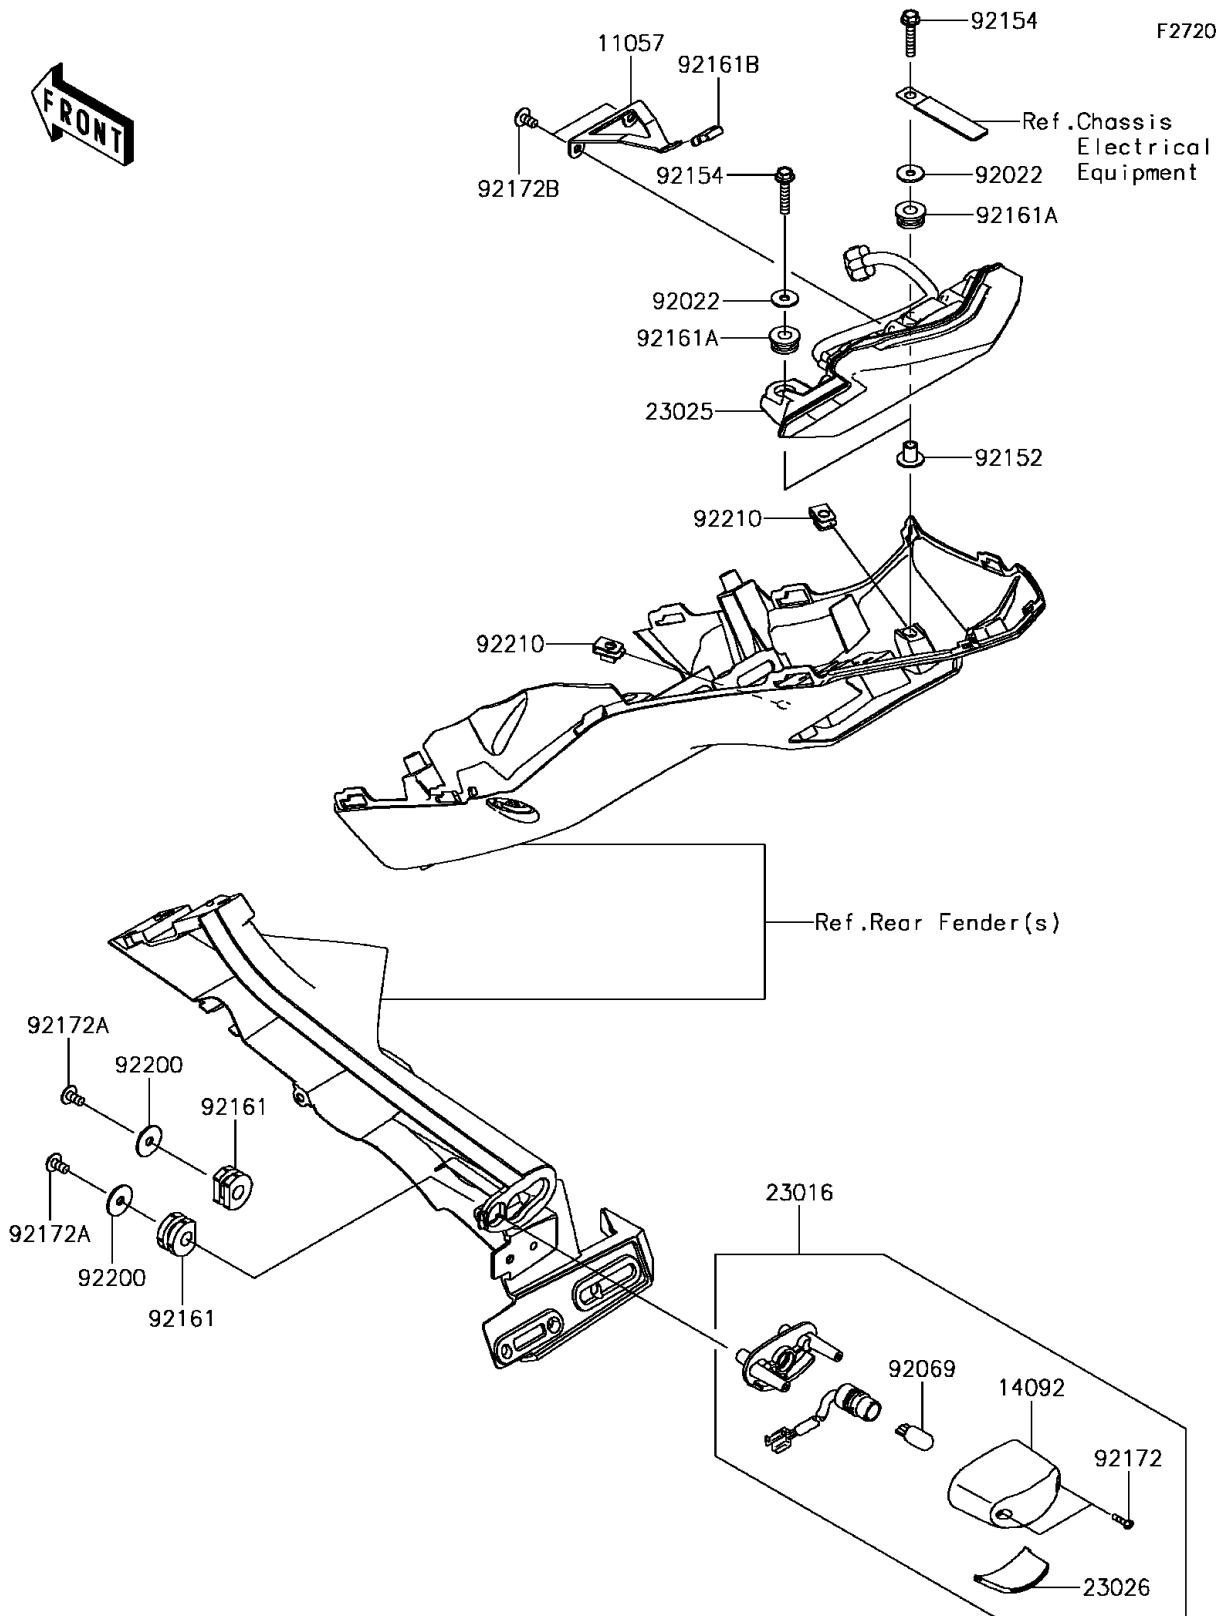

## 2017 PARTS DIAGRAM

Taillight(s)

## 2017 PARTS LIST

Taillight(s)

ITEM NAME	PART NUMBER	QUANTITY
BRACKET, TAIL LAMP (Ref # 11057)	11057-0247	1
COVER, LICENSE LAMP (Ref # 14092)	14092-0001	1
LAMP-ASSY, LICENSE (Ref # 23016)	23016-0561	1
LAMP-TAIL (Ref # 23025)	23025-0361	1
LENS, LICENCE LAMP (Ref # 23026)	23026-0023	1
WASHER, 5.2X16X1.2 (Ref # 92022)	92022-263	1
BULB, 12V 5W (Ref # 92069)	92069-1016	1
COLLAR, 5.6X8X11.2 (Ref # 92152)	92152-1562	1
BOLT, FLANGED, 5X25 (Ref # 92154)	92154-2682	1
DAMPER (Ref # 92161)	92161-0776	1
DAMPER, 8X18X8.1 (Ref # 92161A)	92161-1369	1
DAMPER (Ref # 92161B)	92161-1917	1
SCREW, TAPPING, 2.9X13 (Ref # 92172)	92172-0343	1
SCREW, TAPPING, 5X16 (Ref # 92172A)	92172-0427	1
SCREW, 5X10 (Ref # 92172B)	92172-0864	1
WASHER, 5.5X20X1.2 (Ref # 92200)	92200-0284	1
NUT, PLATE, 5MM (Ref # 92210)	92210-0935	1