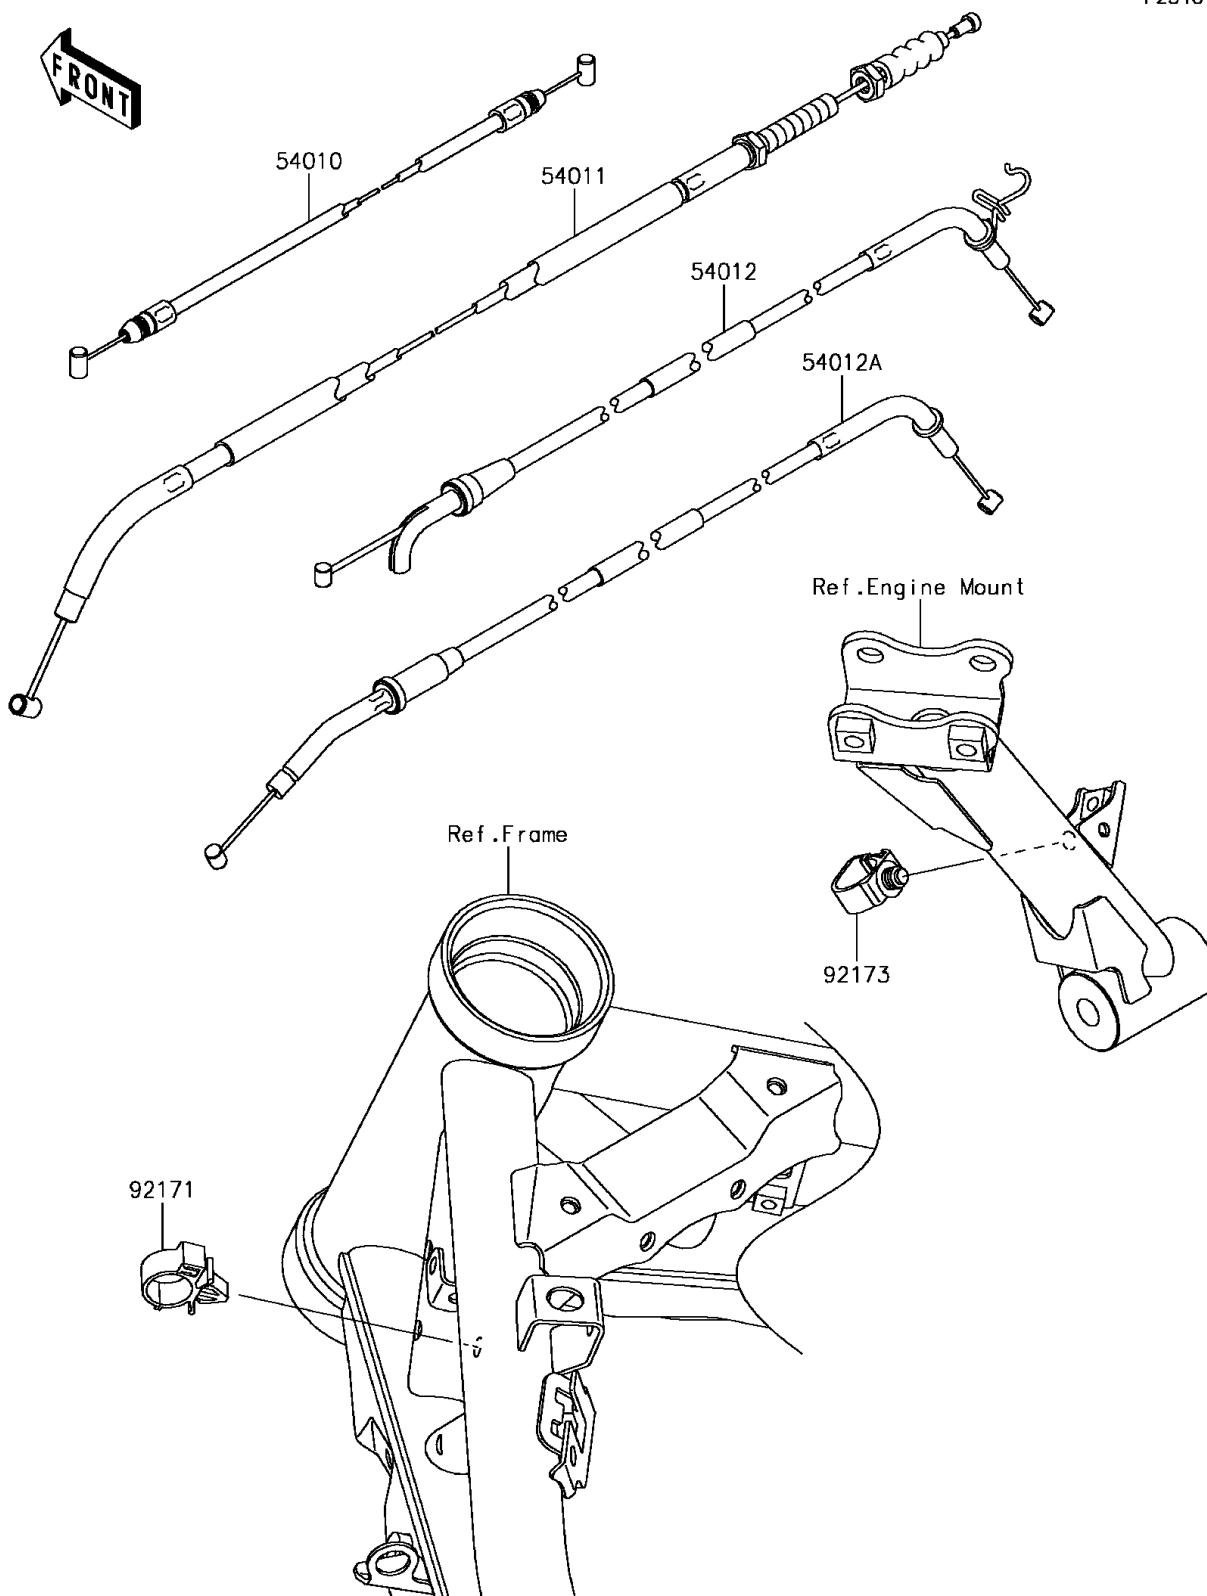

2017 PARTS DIAGRAM

Cables

F2540

2017 PARTS LIST

Cables

ITEM NAME	PART NUMBER	QUANTITY
CABLE,SEAT LOCK (Ref # 54010)	54010-0614	1
CABLE-CLUTCH (Ref # 54011)	54011-0618	1
CABLE-THROTTLE (Ref # 54012)	54012-0646	1
CABLE-THROTTLE (Ref # 54012A)	54012-0647	1
CLAMP (Ref # 92171)	92171-0782	1
CLAMP,HOLDER CLIP (Ref # 92173)	92173-0868	1